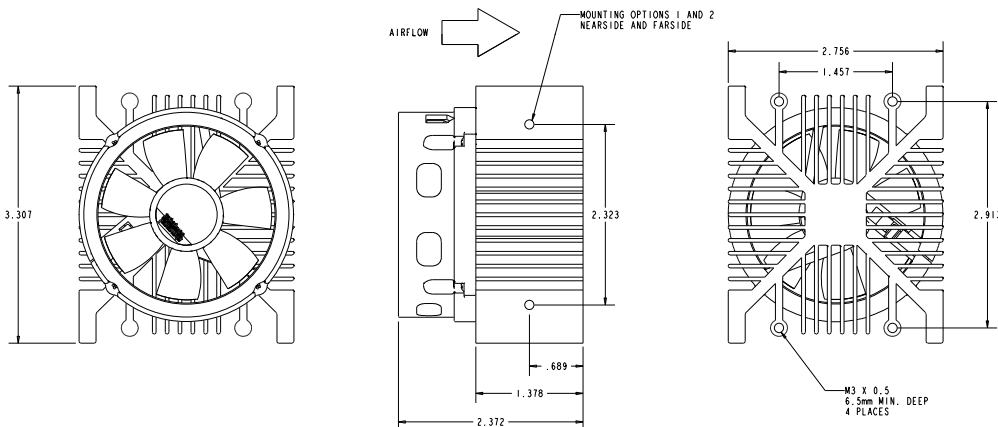

Nominal Data

Type	Nominal voltage VDC	Acoustic noise dB(A)	Thermal power dissipation capability* Watts	Fan speed RPM	Total mass G	Power input Watts	Lifetime (at 20°C) hours	Lifetime (at 20°C) years	Lifetime (at 40°C) hours	Lifetime (at 40°C) years
PG1W-12-60-L3BN	12	7	53	1800	277	0.18	197,500	22.5	87,500	10

Note: Voltages are based on the 612F base fan model. Other voltages available upon request. Life expectancy L_{10} per IPC 9591.
*Application dependant.

Technical Drawing

Dimensions shown in inches

MOUNTING OPTION	THREAD	THREAD DEPTH
NONE	NONE	NONE
1	M3 X 0.5	6.5mm MIN.
2	#6-32 UNC	0.25" MIN.
3	M3 X 0.5	6.5mm MIN.
4	#6-32 UNC	0.25" MIN.