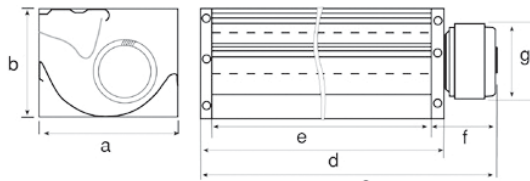

## Crossflow Blower

467...1100mm x Ø 92mm

- AC blower with single phase motor. 90° or 180° air flow. Ball bearings and terminals. Max ambient temperature of 40 C.
- Wide, even air flow distribution. "V" shaped guide vane suppresses noise.
- Fan propeller of aluminium and air duct housing of sheet steel.
- Rotational direction CW looking at rotor.
- UL, CSA, VDE approvals on some models. Please contact application engineering

Part Number	Curve	CFM @ 0	VAC	Hertz	Power (W)	dBA	Max Amb. Temp. C	Bearing Type	Features	Capacitor (µF)	Wgt. (lbs)
QK10A-2/111589	4	940	115	50/60	580	86	40	Ball	Leads	30	20.0
QK10A-4/110756	1	410	230	50/60	85	68	40	Ball	Leads	2	10.0
QK10A-2/210955	2	900	230	60	150	66	40	Ball	Leads	3	21.0
QK10A-4/120844	3	950	230	60	670	86	40	Ball	Leads	8	22.0

PART NUMBER	a	b	c	d	e	f	g
.../110756	7.87 (200)	6.89 (175)	19.21 (488)	16.51 (420)	14.88 (378)	3.39 (86)	3.62 (92)
.../120844	7.87 (200)	6.89 (175)	43.31 (1100)	40.16 (1020)	38.58 (980)	4.09 (104)	3.62 (92)
.../210955	7.87 (200)	6.89 (175)	25.39 (645)	20.47 (520)	18.89 (480)	5.71 (145)	5.39 (137)
.../111589	7.87 (200)	6.89 (175)	25.39 (645)	20.47 (520)	18.90 (480)	5.71 (145)	5.39 (137)