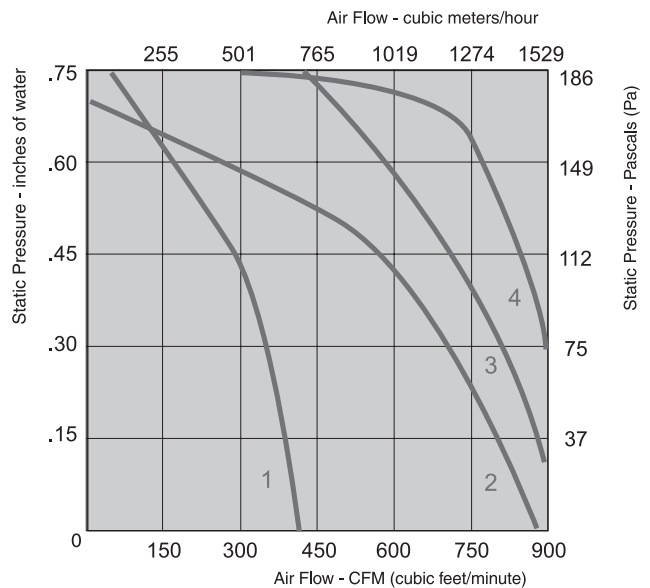

## Crossflow Blower

467...1100mm x Ø 92mm

- AC blower with single phase motor. 90° or 180° air flow. Ball bearings and terminals. Max ambient temperature of 40 C.
- Wide, even air flow distribution. "V" shaped guide vane suppresses noise.
- Fan propeller of aluminium and air duct housing of sheet steel.
- Rotational direction CW looking at rotor.
- UL, CSA, VDE approvals on some models. Please contact application engineering

Part Number	Curve	CFM @ 0	VAC	Hertz	Power (W)	dBA	Max Amb. Temp. C	Bearing Type	Features	Capacitor (µF)	Wgt. (lbs)
QK10A-2/111589	4	940	115	50/60	580	86	40	Ball	Leads	30	20.0
QK10A-4/110756	1	410	230	50/60	85	68	40	Ball	Leads	2	10.0
QK10A-2/210955	2	900	230	60	150	66	40	Ball	Leads	3	21.0
QK10A-4/120844	3	950	230	60	670	86	40	Ball	Leads	8	22.0

PART NUMBER	a	b	c	d	e	f	g
.../110756	7.87 (200)	6.89 (175)	19.21 (488)	16.51 (420)	14.88 (378)	3.39 (86)	3.62 (92)
.../120844	7.87 (200)	6.89 (175)	43.31 (1100)	40.16 (1020)	38.58 (980)	4.09 (104)	3.62 (92)
.../210955	7.87 (200)	6.89 (175)	25.39 (645)	20.47 (520)	18.89 (480)	5.71 (145)	5.39 (137)
.../111589	7.87 (200)	6.89 (175)	25.39 (645)	20.47 (520)	18.90 (480)	5.71 (145)	5.39 (137)