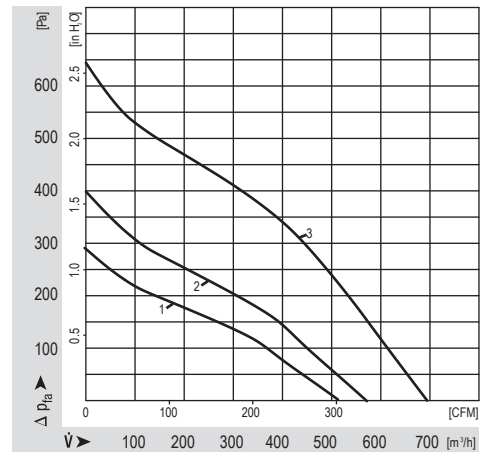

### Ø 175mm Backward Curved

- These centrifugal fans have backward curved blades offering an extremely good aerodynamic efficiency
- Impeller completely made of plastic PA 6.6, injection-molded round sheet-metal plate.
- Wiring connection:  
A. Red..., Blue..., White...  
B. Red..., Blue..., White..., Yellow...
- Integrated electronics with reverse polarity and locked-rotor protection. Rotation is CW. Tach Output. Cable exit: variable.
- UL, CSA, VDE approvals on most models, please contact application engineering.
- Recommended inlet ring: 09576-2-4013.

Part Number	Curve	CFM @ 0	VDC	Volt. Range	Power (W)	dBA	Max Amb. Temp C	Bearing Type	Impeller Material	Wiring	Wgt. (lbs)
R1G175-AB75-24	1	301	12	8 to 14	27	66	60	Ball	Plastic	A	1.54
R1G175-AB63-02	2	330	24	16 to 28	34	65	60	Ball	Plastic	B	1.63
R1G175-AB41-02	2	330	48	36 to 57	34	65	60	Ball	Plastic	B	1.75
R1G175-AF29-04	3	409	48	36 to 52	75	72	40	Ball	Plastic	B	2.20