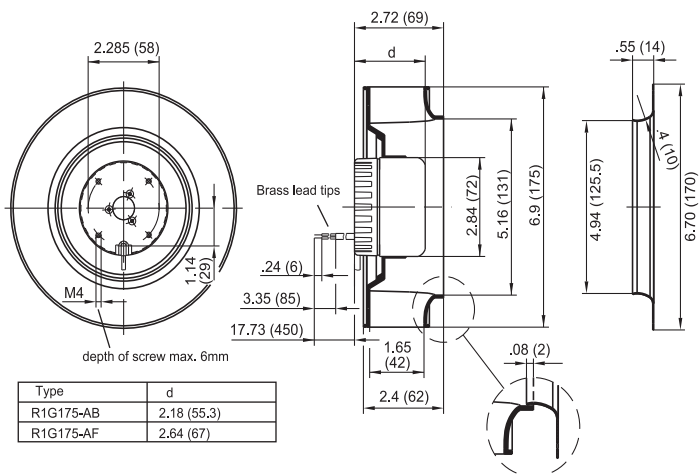

### Ø 175mm Backward Curved

- These centrifugal fans have backward curved blades offering an extremely good aerodynamic efficiency
- Impeller completely made of plastic PA 6.6, injection-molded round sheet-metal plate.
- Wiring connection:  
A. Red..., Blue..., White...  
B. Red..., Blue..., White..., Yellow...
- Integrated electronics with reverse polarity and locked-rotor protection. Rotation is CW. Tach Output. Cable exit: variable.
- UL, CSA, VDE approvals on most models, please contact application engineering.
- Recommended inlet ring: 09576-2-4013.

Part Number	Curve	CFM @ 0	VDC	Volt. Range	Power (W)	dBA	Max Amb. Temp C	Bearing Type	Impeller Material	Wiring	Wgt. (lbs)
R1G175-AB75-24	1	301	12	8 to 14	27	66	60	Ball	Plastic	A	1.54
R1G175-AB63-02	2	330	24	16 to 28	34	65	60	Ball	Plastic	B	1.63
R1G175-AB41-02	2	330	48	36 to 57	34	65	60	Ball	Plastic	B	1.75
R1G175-AF29-04	3	409	48	36 to 52	75	72	40	Ball	Plastic	B	2.20