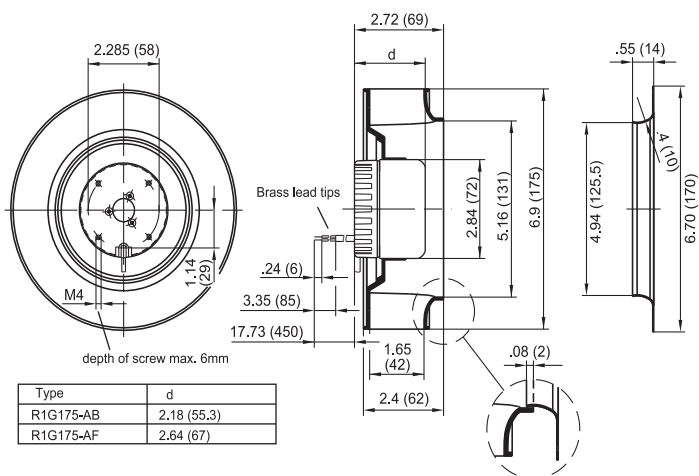

R1G175 Series

Motorized Impeller

Ø 175mm Backward Curved

- These centrifugal fans have backward curved blades offering an extremely good aerodynamic efficiency
- Impeller completely made of plastic PA 6.6, injection-molded round sheet-metal plate.
- Wiring connection:
A. Red..., Blue..., White...
B. Red..., Blue..., White..., Yellow...
- Integrated electronics with reverse polarity and locked-rotor protection. Rotation is CW. Tach Output. Cable exit: variable.
- UL, CSA, VDE approvals on most models, please contact application engineering.
- Recommended inlet ring: 09576-2-4013.

Part Number	Curve	CFM @ 0	VDC	Volt. Range	Power (W)	dBA	Max Amb. Temp C	Bearing Type	Impeller Material	Wiring	Wgt. (lbs)
R1G175-AB75-24	1	301	12	8 to 14	27	66	60	Ball	Plastic	A	1.54
R1G175-AB63-02	2	330	24	16 to 28	34	65	60	Ball	Plastic	B	1.63
R1G175-AB41-02	2	330	48	36 to 57	34	65	60	Ball	Plastic	B	1.75
R1G175-AF29-04	3	409	48	36 to 52	75	72	40	Ball	Plastic	B	2.20