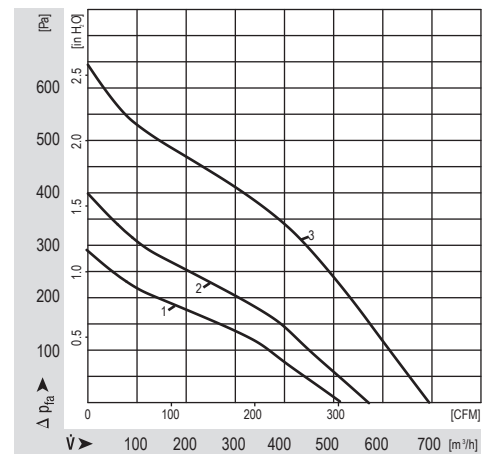

R1G175 Series

Motorized Impeller

Ø 175mm Backward Curved

- These centrifugal fans have backward curved blades offering an extremely good aerodynamic efficiency
- Impeller completely made of plastic PA 6.6, injection-molded round sheet-metal plate.
- Wiring connection:
A. Red..., Blue..., White...
B. Red..., Blue..., White..., Yellow...
- Integrated electronics with reverse polarity and locked-rotor protection. Rotation is CW. Tach Output. Cable exit: variable.
- UL, CSA, VDE approvals on most models, please contact application engineering.
- Recommended inlet ring: 09576-2-4013.

Part Number	Curve	CFM @ 0	VDC	Volt. Range	Power (W)	dBA	Max Amb. Temp C	Bearing Type	Impeller Material	Wiring	Wgt. (lbs)
R1G175-AB75-24	1	301	12	8 to 14	27	66	60	Ball	Plastic	A	1.54
R1G175-AB63-02	2	330	24	16 to 28	34	65	60	Ball	Plastic	B	1.63
R1G175-AB41-02	2	330	48	36 to 57	34	65	60	Ball	Plastic	B	1.75
R1G175-AF29-04	3	409	48	36 to 52	75	72	40	Ball	Plastic	B	2.20