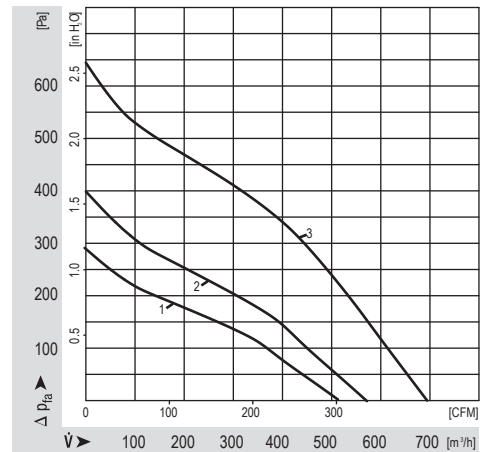

R1G175 Series

Motorized Impeller

Ø 175mm Backward Curved

- These centrifugal fans have backward curved blades offering an extremely good aerodynamic efficiency
- Impeller completely made of plastic PA 6.6, injection-molded round sheet-metal plate.
- Wiring connection:
A. Red..., Blue..., White...
B. Red..., Blue..., White..., Yellow...

- Integrated electronics with reverse polarity and locked-rotor protection. Rotation is CW. Tach Output. Cable exit: variable.
- UL, CSA, VDE approvals on most models, please contact application engineering.
- Recommended inlet ring: 09576-2-4013.

Part Number	Curve	CFM @ 0	VDC	Volt. Range	Power (W)	dBA	Max Amb. Temp C	Bearing Type	Impeller Material	Wiring	Wgt. (lbs)
R1G175-AB75-24	1	301	12	8 to 14	27	66	60	Ball	Plastic	A	1.54
R1G175-AB63-02	2	330	24	16 to 28	34	65	60	Ball	Plastic	B	1.63
R1G175-AB41-02	2	330	48	36 to 57	34	65	60	Ball	Plastic	B	1.75
R1G175-AF29-04	3	409	48	36 to 52	75	72	40	Ball	Plastic	B	2.20