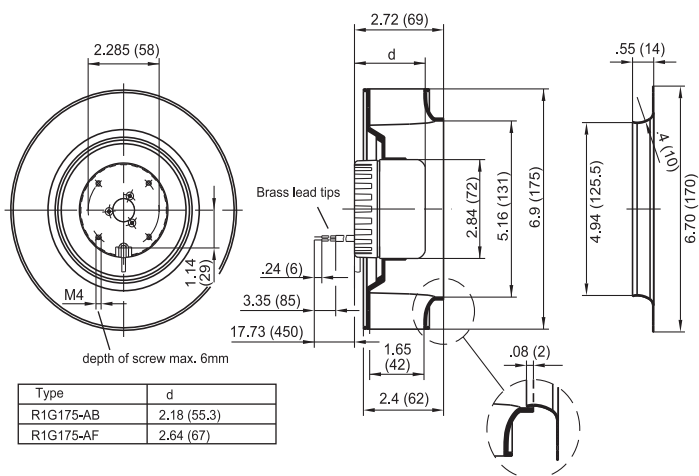

R1G175 Series

Motorized Impeller

Ø 175mm Backward Curved

- These centrifugal fans have backward curved blades offering an extremely good aerodynamic efficiency
- Impeller completely made of plastic PA 6.6, injection-molded round sheet-metal plate.
- Wiring connection:
A. Red..., Blue..., White...
B. Red..., Blue..., White..., Yellow...

- Integrated electronics with reverse polarity and locked-rotor protection. Rotation is CW. Tach Output. Cable exit: variable.
- UL, CSA, VDE approvals on most models, please contact application engineering.
- Recommended inlet ring: 09576-2-4013.

Part Number	Curve	CFM @ 0	VDC	Volt. Range	Power (W)	dBA	Max Amb. Temp C	Bearing Type	Impeller Material	Wiring	Wgt. (lbs)
R1G175-AB75-24	1	301	12	8 to 14	27	66	60	Ball	Plastic	A	1.54
R1G175-AB63-02	2	330	24	16 to 28	34	65	60	Ball	Plastic	B	1.63
R1G175-AB41-02	2	330	48	36 to 57	34	65	60	Ball	Plastic	B	1.75
R1G175-AF29-04	3	409	48	36 to 52	75	72	40	Ball	Plastic	B	2.20