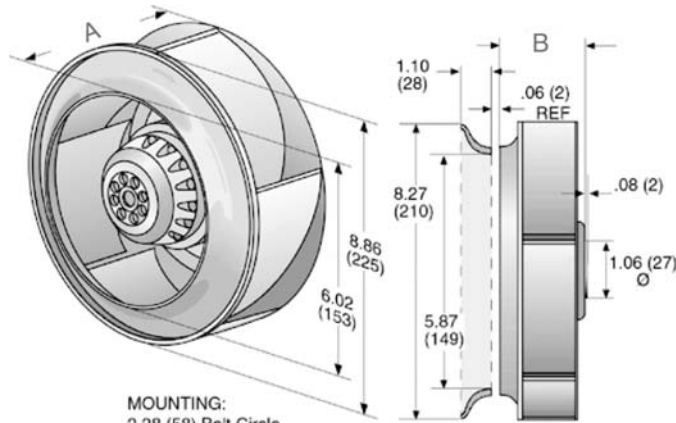

R4E225 Series Motorized Impeller

Ø 225mm Backward Curved

- Backward curved centrifugal fans feature extremely long blades. These impellers are highly resistant to dirt and dust. Their hydraulic efficiency is very high.
- Impeller completely made of plastic PA 6.
- Maintenance-free ball bearings.
- Insulation class "B". Cable exit: variable. Direction of rotation is CW as seen from intake side.
- UL, CSA, VDE approvals on most models, please contact application engineering.
- Recommended inlet ring:
R4E225-AC/AI = 9607-2-4013
R4E225-AT = 96358-2-4013

Part Number	Curve	CFM @ 0	VAC	Hertz	Power (W)	dBA	Max Amb. Temp. C	Bearing Type	Features	Capacitor (µF)	Wgt. (lbs)
R4E225-AC15-18	2	410	115	60	63	54	75	Ball	Leads	6	4.00
R4E225-AT15-10	3	450	115	60	50	58	70	Ball	Leads	5	4.19
R4E225-AI01-10	1	310	230	50/60	45	62	75	Ball	Leads	-	3.50
R4E225-AT01-05	3	450	230	50/60	41	59	80	Ball	Leads	1.5	4.19

MOUNTING:
2.28 (58) Bolt Circle
4 x 90° M4 Holes

Type	A	B
R4E225-AC/AI	24.9 (63.3)	2.72 (69)
R4E225-AT	3.52(89.3)	3.90 (99)

X-ON Electronics

Largest Supplier of Electrical and Electronic Components

Click to view similar products for [AC Fans](#) category: