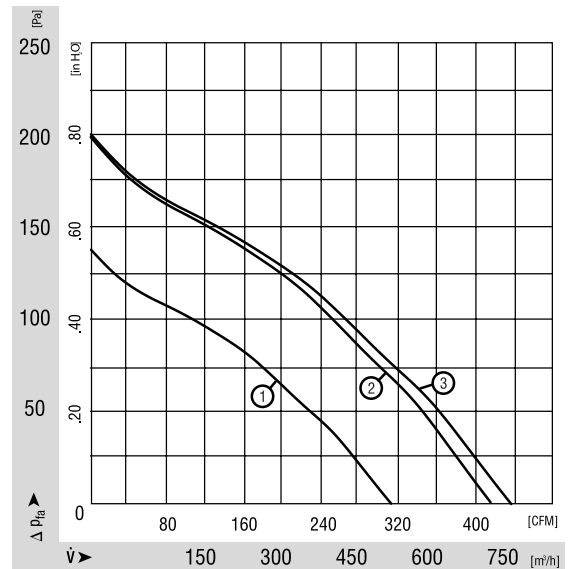

R4E225 Series Motorized Impeller

Ø 225mm Backward Curved

- Backward curved centrifugal fans feature extremely long blades. These impellers are highly resistant to dirt and dust. Their hydraulic efficiency is very high.
- Impeller completely made of plastic PA 6.
- Maintenance-free ball bearings.
- Insulation class "B". Cable exit: variable. Direction of rotation is CW as seen from intake side.
- UL, CSA, VDE approvals on most models, please contact application engineering.
- Recommended inlet ring:
  R4E225-AC/AI = 9607-2-4013
  R4E225-AT = 96358-2-4013

Part Number	Curve	CFM @ 0	VAC	Hertz	Power (W)	dBA	Max Amb. Temp. C	Bearing Type	Features	Capacitor (µF)	Wgt. (lbs)
R4E225-AC15-18	2	410	115	60	63	54	75	Ball	Leads	6	4.00
R4E225-AT15-10	3	450	115	60	50	58	70	Ball	Leads	5	4.19
R4E225-AI01-10	1	310	230	50/60	45	62	75	Ball	Leads	-	3.50
R4E225-AT01-05	3	450	230	50/60	41	59	80	Ball	Leads	1.5	4.19

MOUNTING:
2.28 (58) Bolt Circle
4 x 90° M4 Holes

Type	A	B
R4E225-AC/AI	24.9 (63.3)	2.72 (69)
R4E225-AT	3.52(89.3)	3.90 (99)