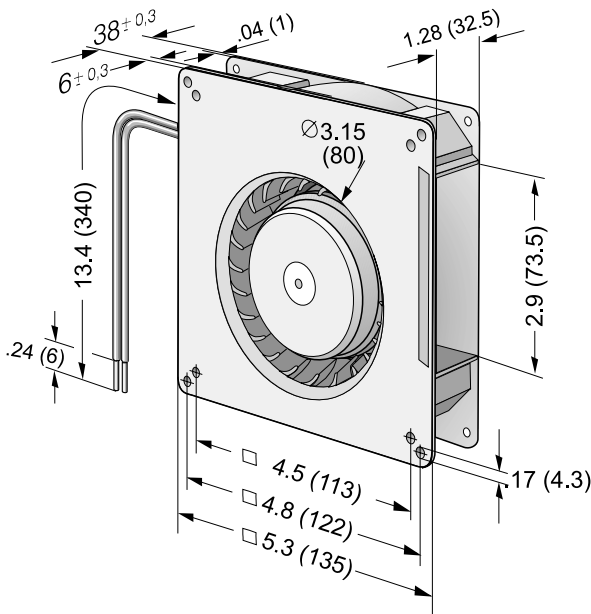

RG90DC Series

Flatpak

135x135x38mm

- DC radial blower with electronically commutated external rotor motor. Fully integrated commutation electronics.
- With electronic protection against reverse polarity, blocking and overloading by PTC-resistor; partially impedance protected.
- Spiral housing and blower of fiber-glass reinforced plastic. Housing base of galvanised steel plate.
- Radial air exhaust through housing port.
- Electrical connection via 2 leads AWG 22, TR 64. Stripped and tinned ends.
- UL, CSA, VDE approvals on some models, please contact application engineering.

Part Number	Curve	CFM @ 0	VDC	Volt. Range	Power (W)	dBa	Max. Amb. Temp C	Bearing Type	Features	Wgt. (lbs)
RG90-18/12N	1	32.4	12	7 to 15	6.0	55	75	Ball	Leads	0.97
RG90-18/12NG	1	32.4	12	7 to 15	6.0	55	75	Sleeve	Leads	0.97
RG90-18/14N	1	32.4	24	12 to 28	5.5	55	75	Ball	Leads	0.97
RG90-18/14NG	1	32.4	24	12 to 28	5.5	55	75	Sleeve	Leads	0.97
RG90-18/18N	1	32.4	48	36 to 56	5.5	55	75	Ball	Leads	0.97