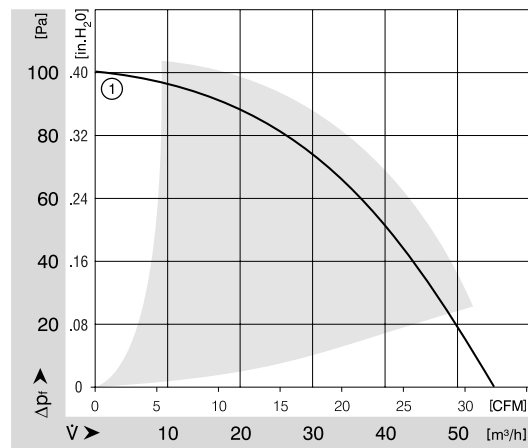

RG90DC Series

Flatpak

135x135x38mm

- DC radial blower with electronically commutated external rotor motor. Fully integrated commutation electronics.
- With electronic protection against reverse polarity, blocking and overloading by PTC-resistor; partially impedance protected.
- Spiral housing and blower of fiber-glass reinforced plastic. Housing base of galvanised steel plate.
- Radial air exhaust through housing port.
- Electrical connection via 2 leads AWG 22, TR 64. Stripped and tinned ends.
- UL, CSA, VDE approvals on some models, please contact application engineering.

Part Number	Curve	CFM @ 0	VDC	Volt. Range	Power (W)	dBa	Max. Amb. Temp C	Bearing Type	Features	Wgt. (lbs)
RG90-18/12N	1	32.4	12	7 to 15	6.0	55	75	Ball	Leads	0.97
RG90-18/12NG	1	32.4	12	7 to 15	6.0	55	75	Sleeve	Leads	0.97
RG90-18/14N	1	32.4	24	12 to 28	5.5	55	75	Ball	Leads	0.97
RG90-18/14NG	1	32.4	24	12 to 28	5.5	55	75	Sleeve	Leads	0.97
RG90-18/18N	1	32.4	48	36 to 56	5.5	55	75	Ball	Leads	0.97