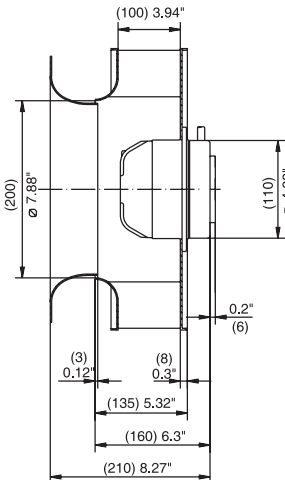

## Ø 315mm Backward Curved

- Backward curved centrifugal fans feature extremely long blades. These impellers are highly resistant to dirt and dust. Their hydraulic efficiency is very high.
- Impeller completely made of a welded steel design.
- Maintenance-free ball bearings.
- Direction of rotation is CW as seen from inlet of the impeller.
- UL, CSA, VDE approvals on some models, please contact application engineering.
- Recommended inlet ring: IR/265498.

Part Number	Curve	CFM @ 0	VAC	Hertz	Power (W)	dBa	Max Amb. Temp C	Bearing Type	Features	Capacitor (µF)	Wgt. (lbs)
RH31M-6/204981	1	610	115	50/60	75	59	50	Ball	Leads	6	9.19
RH31M-6/104373	2	770	115	50/60	110	59	60	Ball	Leads	8	9.19
RH31M-4/104369	3	1030	115	60	160	65	45	Ball	Leads	14	10.5
RH31M-4/104370	4	1200	115	60	240	65	50	Ball	Leads	20	10.5
RH31M-6/204984	1	610	230	50/60	75	59	50	Ball	Leads	1.5	9.19
RH31M-6/104372	2	770	230	50/60	110	59	60	Ball	Leads	2	9.19
RH31M-4/204988	3	1030	230	60	160	76	70	Ball	Leads	4	10.5
RH31M-4/104371	4	1200	230	60	240	65	40	Ball	Leads	4	10.5

**MOUNTING:**  
3.54" (90) Bolt Circle  
4 x 90° M6 Holes

KL1783/3