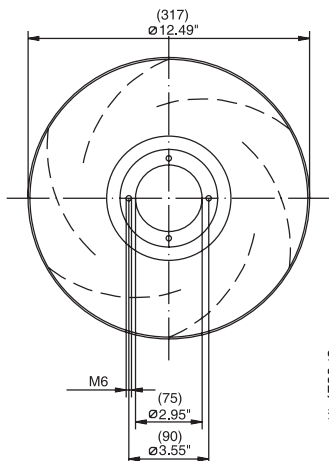

## Ø 315mm Backward Curved

- Backward curved centrifugal fans feature extremely long blades. These impellers are highly resistant to dirt and dust. Their hydraulic efficiency is very high.
- Impeller completely made of a welded steel design.
- Maintenance-free ball bearings.
- Direction of rotation is CW as seen from inlet of the impeller.
- UL, CSA, VDE approvals on some models, please contact application engineering.
- Recommended inlet ring: IR/265498.

Part Number	Curve	CFM @ 0	VAC	Hertz	Power (W)	dBa	Max Amb. Temp C	Bearing Type	Features	Capacitor (µF)	Wgt. (lbs)
RH31M-6/204981	1	610	115	50/60	75	59	50	Ball	Leads	6	9.19
RH31M-6/104373	2	770	115	50/60	110	59	60	Ball	Leads	8	9.19
RH31M-4/104369	3	1030	115	60	160	65	45	Ball	Leads	14	10.5
RH31M-4/104370	4	1200	115	60	240	65	50	Ball	Leads	20	10.5
RH31M-6/204984	1	610	230	50/60	75	59	50	Ball	Leads	1.5	9.19
RH31M-6/104372	2	770	230	50/60	110	59	60	Ball	Leads	2	9.19
RH31M-4/204988	3	1030	230	60	160	76	70	Ball	Leads	4	10.5
RH31M-4/104371	4	1200	230	60	240	65	40	Ball	Leads	4	10.5

**MOUNTING:**  
3.54" (90) Bolt Circle  
4 x 90° M6 Holes

KL1783/3