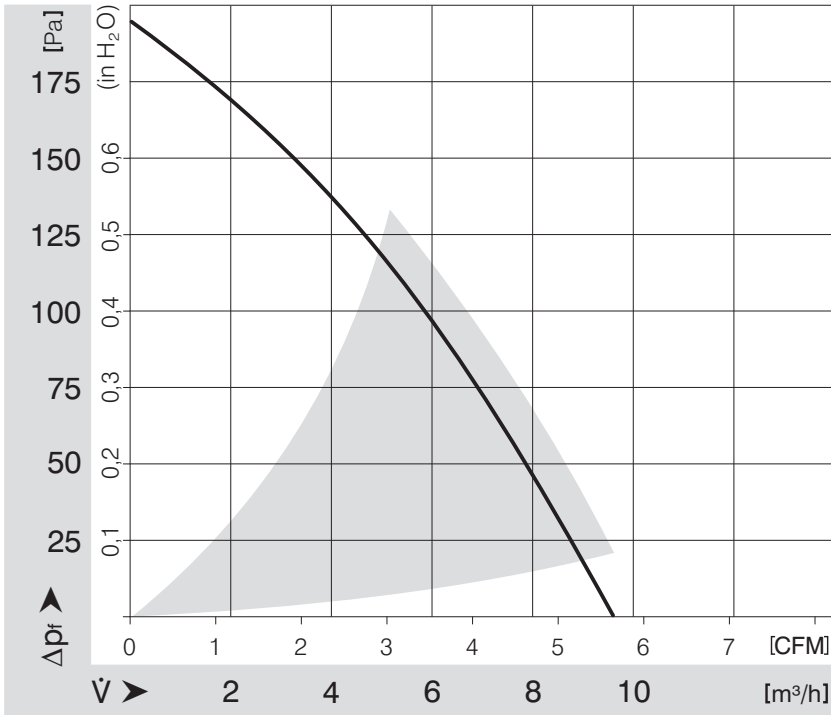

Curves: Air performance