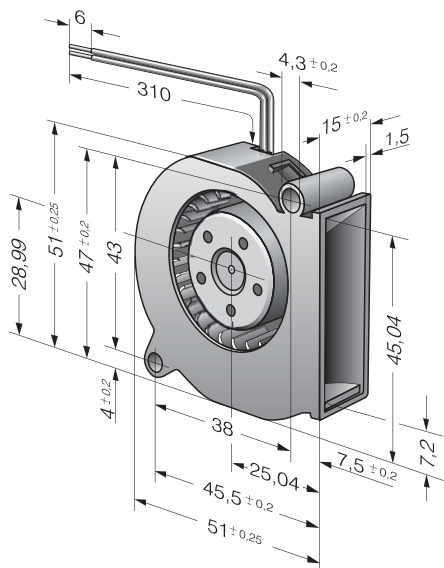

Product drawing