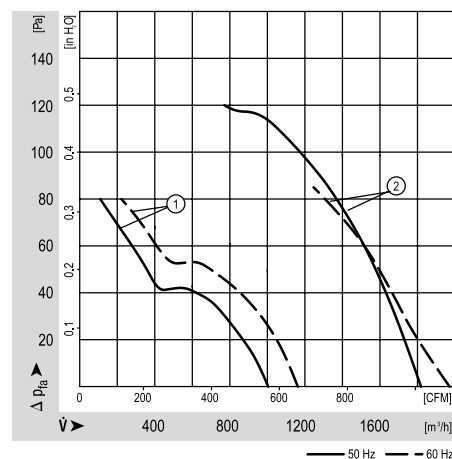

W2E250A Series

Axial

Ø 250mm S-Range

- AC Axial fan with round venturi housing. Shallow depth with external rotor motor for exceptional performance and long life.
- Individual sickle blades made of sheet steel are welded onto the external-rotor motor and dynamically balanced.
- Direction of rotation is CCW looking at rotor.
- Maintenance-free ball bearings.
- Mounting plate with 7 mm holes. Ready to install.
- UL, CSA, VDE approvals on most models, please contact application engineering.

Part Number	Curve	CFM @ 0	VAC	Hertz	Power (W)	dBA	Max. Amb. Temp C	Bearing Type	Features	Capacitor (µF)	Grill Position	Wgt. (lbs)
W4S250-CH20-70	1	645	115	50/60	68	61	60	Ball	Leads	-	Dischg	2.69
W4S250-CI20-70	1	645	115	50/60	68	61	60	Ball	Leads	-	Inlet	2.69
W2E250-CL08-70	2	1100	115	50/60	160	71	40	Ball	Leads	12	Dischg	3.13
W2E250-CM08-70	2	1100	115	50/60	160	71	40	Ball	Leads	12	Inlet	3.13
W4S250-CH02-70	1	645	230	50/60	68	61	60	Ball	Leads	-	Dischg	2.69
W4S250-CI02-70	1	645	230	50/60	68	61	60	Ball	Leads	-	Inlet	2.69
W2E250-CL06-70	2	1100	230	50/60	160	71	40	Ball	Leads	3	Dischg	3.13
W2E250-CM06-70	2	1100	230	50/60	160	71	40	Ball	Leads	3	Inlet	3.13