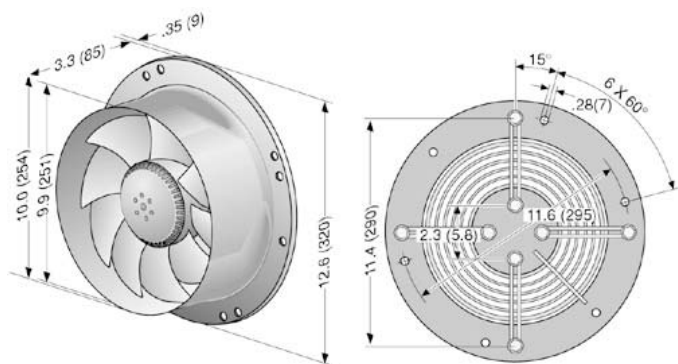

W2E250A Series

Axial

Ø 250mm S-Range

- AC Axial fan with round venturi housing. Shallow depth with external rotor motor for exceptional performance and long life.
- Individual sickle blades made of sheet steel are welded onto the external-rotor motor and dynamically balanced.
- Direction of rotation is CCW looking at rotor.
- Maintenance-free ball bearings.
- Mounting plate with 7 mm holes. Ready to install.
- UL, CSA, VDE approvals on most models, please contact application engineering.

Part Number	Curve	CFM @ 0	VAC	Hertz	Power (W)	dBA	Max. Amb. Temp C	Bearing Type	Features	Capacitor (µF)	Grill Position	Wgt. (lbs)
W4S250-CH20-70	1	645	115	50/60	68	61	60	Ball	Leads	-	Dischg	2.69
W4S250-CI20-70	1	645	115	50/60	68	61	60	Ball	Leads	-	Inlet	2.69
W2E250-CL08-70	2	1100	115	50/60	160	71	40	Ball	Leads	12	Dischg	3.13
W2E250-CM08-70	2	1100	115	50/60	160	71	40	Ball	Leads	12	Inlet	3.13
W4S250-CH02-70	1	645	230	50/60	68	61	60	Ball	Leads	-	Dischg	2.69
W4S250-CI02-70	1	645	230	50/60	68	61	60	Ball	Leads	-	Inlet	2.69
W2E250-CL06-70	2	1100	230	50/60	160	71	40	Ball	Leads	3	Dischg	3.13
W2E250-CM06-70	2	1100	230	50/60	160	71	40	Ball	Leads	3	Inlet	3.13