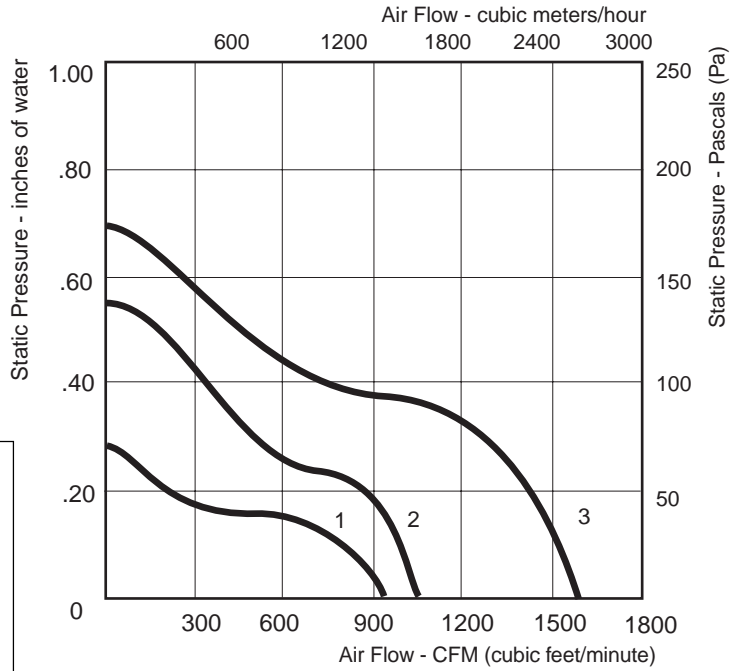

11.8" A-blade Axial Fans

- Blades permanently attached to the external rotor motor for optimum motor cooling and reliable, long life operation
- Select Fan, Fan with Guard, Fan in round or square housing

Dimensions

Type	Dimensions - inches (mm)							
	a	b	c	d	e	f	g	h
W...300	11.8 (300)	12.9 (327)	15.6 (397)	3.1 (80)	15.0 (380)	0.4 (9)	16.9 (430)	15.0 (380)

Part Numbers in this table: ROUND Venturi Housing with Grill on Discharge

Curve Number	PART NUMBER*	Volts	Hertz	Watts	Grill	Blade Dia (in)	CFM @ 0"	dBA	Temp. Max °C	Wgt. (lbs.)	Wiring Dgm#	Capacitor (µf)
1	W4S300-CA08-51	115	60	95	Dischg	12	942	64	50	4.6	B	none
1	W4S300-CA02-51	230	50/60	94	Dischg	12	942	64	50	4.6	B	none
2	W4E300-CA09-51	115	60	115	Dischg	12	1077	66	45	5.1	A	10
2	W4E300-CA01-51	230	50/60	95	Dischg	12	1077	66	45	5.1	A	2
3	W2E300-CA05-51	115	60	230	Dischg	12	1589	76	45	6	A	16
3	W2E300-CA01-51	230	50/60	205	Dischg	12	1589	76	45	6	A	4