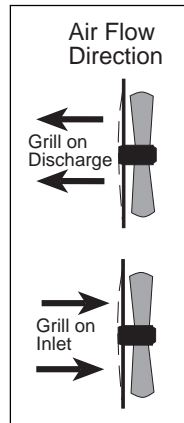

11.8" A-blade Axial Fans

- Blades permanently attached to the external rotor motor for optimum motor cooling and reliable, long life operation
- Select Fan, Fan with Guard, Fan in round or square housing

Dimensions

Type	Dimensions - inches (mm)							
	a	b	c	d	e	f	g	h
W...300	11.8 (300)	12.9 (327)	15.6 (397)	3.1 (80)	15.0 (380)	0.4 (9)	16.9 (430)	15.0 (380)

Part Numbers in this table: ROUND Venturi Housing with Grill on Discharge

Curve Number	PART NUMBER*	Volts	Hertz	Watts	Grill	Blade Dia (in)	CFM @ 0"	dBA	Temp. Max °C	Wgt. (lbs.)	Wiring Dgm#	Capacitor (µf)
1	W4S300-CA08-51	115	60	95	Dischg	12	942	64	50	4.6	B	none
1	W4S300-CA02-51	230	50/60	94	Dischg	12	942	64	50	4.6	B	none
2	W4E300-CA09-51	115	60	115	Dischg	12	1077	66	45	5.1	A	10
2	W4E300-CA01-51	230	50/60	95	Dischg	12	1077	66	45	5.1	A	2
3	W2E300-CA05-51	115	60	230	Dischg	12	1589	76	45	6	A	16
3	W2E300-CA01-51	230	50/60	205	Dischg	12	1589	76	45	6	A	4

*Air Flow Direction listed has grill on discharge and a blade rotation of L.

ROUND Housing, Grill on Inlet		SQUARE Plate, Grill Discharge		SQUARE Plate, Grill on Inlet	
115 V	230V	115V	230V	115V	230V
W4S300-CA08-52	W4S300-CA02-52	W4S300-DA08-51	W4S300-DA02-51	W4S300-DA08-52	W4S300-DA02-52
W4E300-CA09-52	W4E300-CA01-52	W4E300-DA09-51	W4E300-DA01-51	W4E300-DA09-52	W4E300-DA01-52
W2E300-CA05-52	W2E300-CA01-52	W2E300-DA05-51	W2E300-DA01-51	W2E300-DA05-52	W2E300-DA01-52