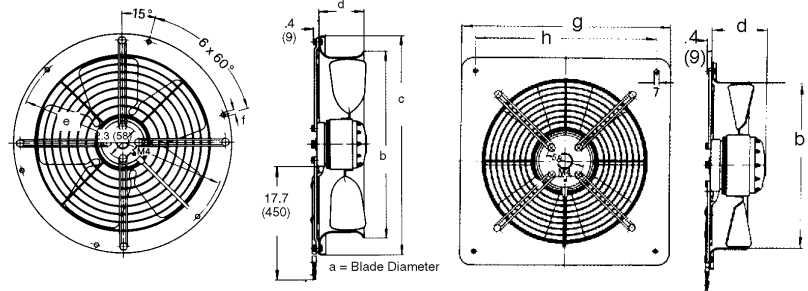

11.8" A-blade Axial Fans

- Blades permanently attached to the external rotor motor for optimum motor cooling and reliable, long life operation
- Select Fan, Fan with Guard, Fan in round or square housing

Dimensions

Type	Dimensions - inches (mm)							
	a	b	c	d	e	f	g	h
W...300	11.8 (300)	12.9 (327)	15.6 (397)	3.1 (80)	15.0 (380)	0.4 (9)	16.9 (430)	15.0 (380)

Part Numbers in this table: ROUND Venturi Housing with Grill on Discharge

Curve Number	PART NUMBER*	Volts	Hertz	Watts	Grill	Blade Dia (in)	CFM @ 0"	dBA	Temp. Max °C	Wgt. (lbs.)	Wiring Dgm#	Capacitor (µf)
1	W4S300-CA08-51	115	60	95	Dischg	12	942	64	50	4.6	B	none
1	W4S300-CA02-51	230	50/60	94	Dischg	12	942	64	50	4.6	B	none
2	W4E300-CA09-51	115	60	115	Dischg	12	1077	66	45	5.1	A	10
2	W4E300-CA01-51	230	50/60	95	Dischg	12	1077	66	45	5.1	A	2
3	W2E300-CA05-51	115	60	230	Dischg	12	1589	76	45	6	A	16
3	W2E300-CA01-51	230	50/60	205	Dischg	12	1589	76	45	6	A	4

*Air Flow Direction listed has grill on discharge and a blade rotation of L.

ROUND Housing, Grill on Inlet		SQUARE Plate, Grill Discharge		SQUARE Plate, Grill on Inlet	
115 V	230V	115V	230V	115V	230V
W4S300-CA08-52	W4S300-CA02-52	W4S300-DA08-51	W4S300-DA02-51	W4S300-DA08-52	W4S300-DA02-52
W4E300-CA09-52	W4E300-CA01-52	W4E300-DA09-51	W4E300-DA01-51	W4E300-DA09-52	W4E300-DA01-52
W2E300-CA05-52	W2E300-CA01-52	W2E300-DA05-51	W2E300-DA01-51	W2E300-DA05-52	W2E300-DA01-52