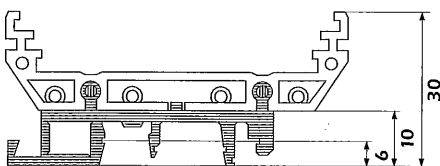

L'elemento laterale disponibile con spazio interno di mm 10.25 - 11.25 - 20.5 - 22.5 - 45. L'elemento laterale alto permette di trasformare l'interfaccia in una custodia chiusa, con coperture in plastica trasparente o colorata, forature per cablaggio. Le coperture vengono fissate al laterale alto a mezzo di viti.

The intermediate element is available with internal space of mm 10.25 - 11.25 - 20.5 - 22.5 - 45. The side element with shoulder allows to transform the interface in a closed housing, by means of plastic covers, coloured or clear, and relevant holes for cabling. The covers are screwed to the shoulder of the side element.

LATERALE - SIDE

72/11/L 72/12/L 72/20/L=72/22/L 72/45/L

INTERMEDIO - MID

72/10 72/11 72/22 72/45

AGGANCIo - RAIL FOOT

72/A

Le coperture sono realizzate su misura in colore nero, trasparente o a richiesta colori particolari.

Covers are made in size by request, clear, black or coloured.

LATERALE - SIDE COVER-HIGH

72/11/LA

72/CO/A

72/CO/B

X-ON Electronics

Largest Supplier of Electrical and Electronic Components

Click to view similar products for [Enclosures, Boxes & Cases](#) category: