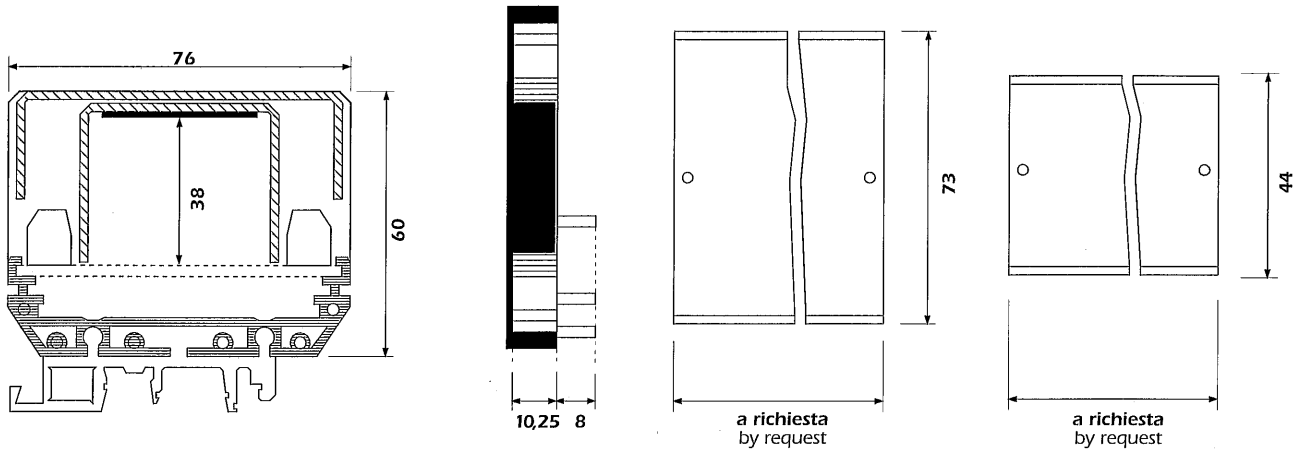

L'elemento laterale disponibile con spazio interno di mm 10.25 - 11.25 - 20.5 - 22.5 - 45. L'elemento laterale alto permette di trasformare l'interfaccia in una custodia chiusa, con coperture in plastica trasparente o colorata, forature per cablaggio. Le coperture vengono fissate al laterale alto a mezzo di viti.

The intermediate element is available with internal space of mm 10.25 - 11.25 - 20.5 - 22.5 - 45. The side element with shoulder allows to transform the interface in a closed housing, by means of plastic covers, coloured or clear, and relevant holes for cabling. The covers are screwed to the shoulder of the side element.

LATERALE - SIDE

72/11/L 72/12/L 72/20/L=72/22/L 72/45/L

INTERMEDIO - MID

72/10 72/11 72/22 72/45

AGGANCIo - RAIL FOOT

72/A

Le coperture sono realizzate su misura in colore nero, trasparente o a richiesta colori particolari.

Covers are made in size by request, clear, black or coloured.

LATERALE - SIDE COVER-HIGH

72/11/LA

72/CO/A

72/CO/B

X-ON Electronics

Largest Supplier of Electrical and Electronic Components

Click to view similar products for [Enclosures, Boxes & Cases](#) category: