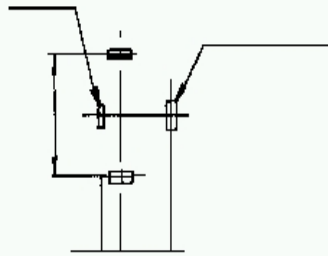

RJ-1003

MODEL NO.	RJ-1003-30B	RJ-1003-30W	RJ-1003-30Y	RJ-1003-30R	SCHEMATIC
COLOR	BLACK	WHITE	YELLOW	RED	

Published in Jacks & Plugs

[back to top](#)

CONTACT

914.773.1000

333 North Bedford Road
 Mount Kisco, NY 10549
 Fax: (914) 241-3825
 E-mail: info@rdiusa.com