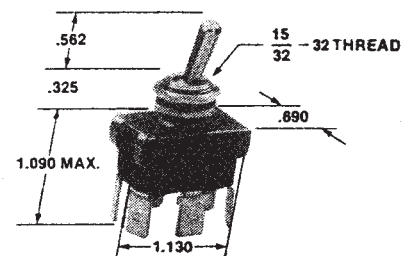

For .687 Toggle And .468 Bushing Length Add-100 To Part Number Specified
For Dust And Moisture Resistant Seal Add "S" To Part Number Specified

SPECIFICATIONS

Agency Listings

 CSA Certified

Contact Mechanism

Movable-Silver Cadmium Oxide Composite

Dielectric Strength

1000 Volts RMS Minimum

Mounting Means

15/32" Diameter Threaded Bushing

Keyway .078-.083 Wide X .037-.043 Deep

Standard Hardware Supplied —

One Hex Nut Assembled And

One Hex Nut Unassembled.

X-ON Electronics

Largest Supplier of Electrical and Electronic Components

Click to view similar products for [Toggle Switches](#) category:

Click to view products by [Electroswitch](#) manufacturer: