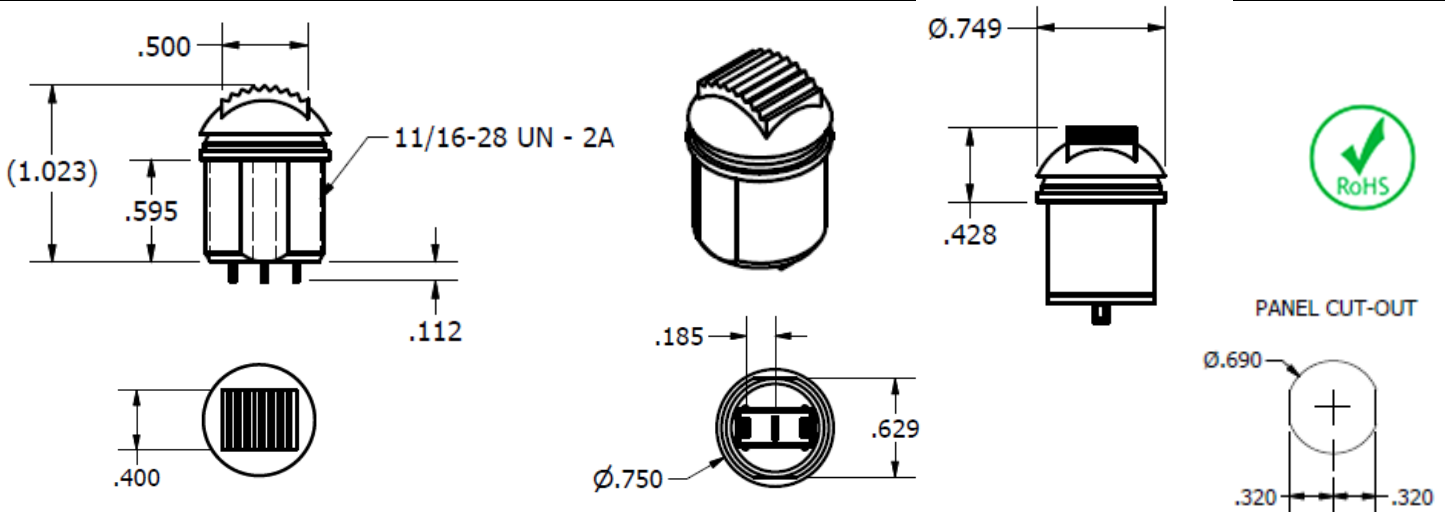

IP67 Sealed Thumb Switches

Highest quality for the most demanding applications

Catalog No.	Poles	Action	Actuator	Terminal	Terminal Plating	Actuator Color
TS121SZQ2	1	on-off-on	Standard	Solder	Silver	Black
TS123SZQ2	1	on-none-on	Standard	Solder	Silver	Black
TS126SZQ2	1	on-none-mom	Standard	Solder	Silver	Black
TS127SZQ2	1	mom-off-mom	Standard	Solder	Silver	Black
TS131SZQ2	1	on-off-mom	Standard	Solder	Silver	Black