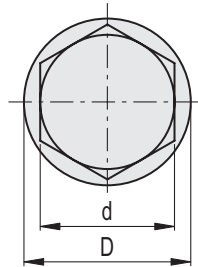

#### FITTING

The coupling on nuts or bolts can be made either by hand or by a mallet.

Code	Description	Code	Description	D	d	H	h1	h2	Nut or bolt thread	Hexagonal spanner*	⚖
435804	NCD.4	435904	NCD.4-CR	9	6.9	7.8	3.5	6.5	M4	7	1
435805	NCD.5	435905	NCD.5-CR	10.9	7.9	10.4	6	9.3	M5	8	1
435806	NCD.6	435906	NCD.6-CR	12.9	9.8	12.4	7	11.4	M6	10	1
435808	NCD.8	435908	NCD.8-CR	16.3	12.8	15	7	14	M8	13	1
435810	NCD.10	435910	NCD.10-CR	20.3	16.7	19.1	9	17.2	M10	17	2
435812	NCD.12	435912	NCD.12-CR	22.6	18.7	20	10.1	17.9	M12	19	2
435814	NCD.14	435914	NCD.14-CR	27	21.7	23.5	11.5	22	M14	22	2
435816	NCD.16	435916	NCD.16-CR	29.2	23.7	26	14.6	24	M16	24	2
435818	NCD.18	435918	NCD.18-CR	33.1	26.8	29.1	15.3	26.9	M18	27	6
435820	NCD.20	435920	NCD.20-CR	35.7	29.8	32.8	17.9	30.2	M20	30	7
435822	NCD.22	435922	NCD.22-CR	39.3	31.8	35.5	19	33.2	M22	32	11
435824	NCD.24	435924	NCD.24-CR	44	35.8	40	20	37.6	M24	36	12
435827	NCD.27	435927	NCD.27-CR	49.5	40.8	46.5	23	44.5	M27	41	15
435830	NCD.30	435930	NCD.30-CR	55.1	45.8	50.2	24.5	47.7	M30	46	22