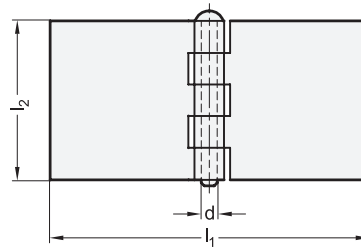

Hinges

Steel profile, for welding

SPECIFICATION

Type

- Type **A**: without bores

Steel profile **ST**

rolled, scaled
or drawn, blank **BL**

Pin

Steel

INFORMATION

Hinges GN 1366 are made of rolled or drawn steel profiles and are very robust.

Type A is fastened via welding or holes created by the customer.

Thanks to the standard dimensions, special application-specific solutions can be realized even in relatively small quantities.

TECHNICAL INFORMATION

- Load rating information of hinges (see page A40)

ON REQUEST

- with loose pin
- with brass pin
- with lubricating nipple
- with holes
- other dimensions
- other surface types

GN 1366

Description	l1	l2	d	h	s	$\Delta\Delta$
GN 1366-ST-60-30-A-BL	60	30	6	12	5	87
GN 1366-ST-60-40-A-BL	60	40	6	12	5	113
GN 1366-ST-60-50-A-BL	60	50	6	12	5	140
GN 1366-ST-60-60-A-BL	60	60	6	12	5	168
GN 1366-ST-120-30-A-BL	120	30	6	12	5	200
GN 1366-ST-120-40-A-BL	120	40	6	12	5	210
GN 1366-ST-120-50-A-BL	120	50	6	12	5	263
GN 1366-ST-120-60-A-BL	120	60	6	12	5	280
GN 1366-ST-160-30-A-BL	160	30	6	12	5	300
GN 1366-ST-160-40-A-BL	160	40	6	12	5	310
GN 1366-ST-160-50-A-BL	160	50	6	12	5	337
GN 1366-ST-160-60-A-BL	160	60	8	15	6	495
GN 1366-ST-160-80-A-BL	160	80	8	15	6	644
GN 1366-ST-160-100-A-BL	160	100	8	16	7	969
GN 1366-ST-200-80-A-BL	200	80	8	15	6	800
GN 1366-ST-200-100-A-BL	200	100	8	16	7	1200
GN 1366-ST-220-100-A-BL	220	100	13	26	10	1950