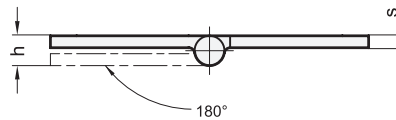

Hinges

Steel profile, for welding

SPECIFICATION

Type

- Type **A**: without bores

Steel profile **ST**

rolled, scaled
or drawn, blank **BL**

Pin

Steel

INFORMATION

Hinges GN 1366 are made of rolled or drawn steel profiles and are very robust.

Type A is fastened via welding or holes created by the customer.

Thanks to the standard dimensions, special application-specific solutions can be realized even in relatively small quantities.

TECHNICAL INFORMATION

- Load rating information of hinges (see page A40)

ON REQUEST

- with loose pin
- with brass pin
- with lubricating nipple
- with holes
- other dimensions
- other surface types

GN 1366

Description	l1	l2	d	h	s	$\Delta\Delta$
GN 1366-ST-60-30-A-BL	60	30	6	12	5	87
GN 1366-ST-60-40-A-BL	60	40	6	12	5	113
GN 1366-ST-60-50-A-BL	60	50	6	12	5	140
GN 1366-ST-60-60-A-BL	60	60	6	12	5	168
GN 1366-ST-120-30-A-BL	120	30	6	12	5	200
GN 1366-ST-120-40-A-BL	120	40	6	12	5	210
GN 1366-ST-120-50-A-BL	120	50	6	12	5	263
GN 1366-ST-120-60-A-BL	120	60	6	12	5	280
GN 1366-ST-160-30-A-BL	160	30	6	12	5	300
GN 1366-ST-160-40-A-BL	160	40	6	12	5	310
GN 1366-ST-160-50-A-BL	160	50	6	12	5	337
GN 1366-ST-160-60-A-BL	160	60	8	15	6	495
GN 1366-ST-160-80-A-BL	160	80	8	15	6	644
GN 1366-ST-160-100-A-BL	160	100	8	16	7	969
GN 1366-ST-200-80-A-BL	200	80	8	15	6	800
GN 1366-ST-200-100-A-BL	200	100	8	16	7	1200
GN 1366-ST-220-100-A-BL	220	100	13	26	10	1950