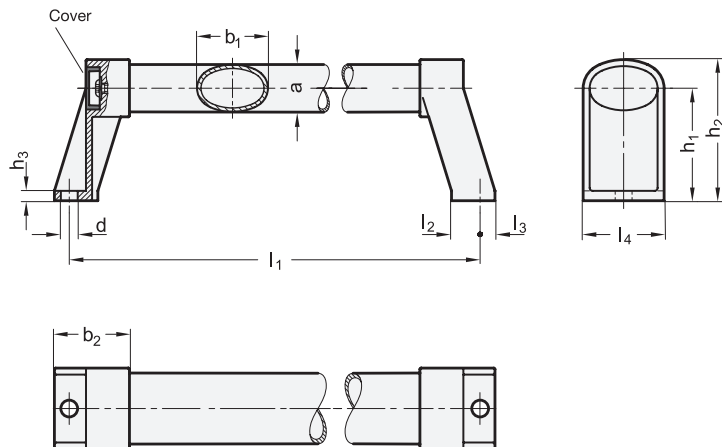

TECHNICAL INFORMATION

- Load rating information (see page A35)

* Complete with Finish of the Oval tubular handles (SW, EL or ES)

SW	EL	ES
black	anodized, black	anodized, silver

GN 334.1

Description	b1	l1 ±0.5	a	b2	d	h1	h2	h3	l2	l3	l4	Δ
GN 334.1-36-200-*	36	200	24	38	8.5	57	72	5	14.5	7.5	41	430
GN 334.1-36-250-*	36	250	24	38	8.5	57	72	5	14.5	7.5	41	475
GN 334.1-36-300-*	36	300	24	38	8.5	57	72	5	14.5	7.5	41	522
GN 334.1-36-350-*	36	350	24	38	8.5	57	72	5	14.5	7.5	41	567
GN 334.1-36-400-*	36	400	24	38	8.5	57	72	5	14.5	7.5	41	613
GN 334.1-36-500-*	36	500	24	38	8.5	57	72	5	14.5	7.5	41	705
GN 334.1-36-600-*	36	600	24	38	8.5	57	72	5	14.5	7.5	41	797
GN 334.1-36-800-*	36	800	24	38	8.5	57	72	5	14.5	7.5	41	889