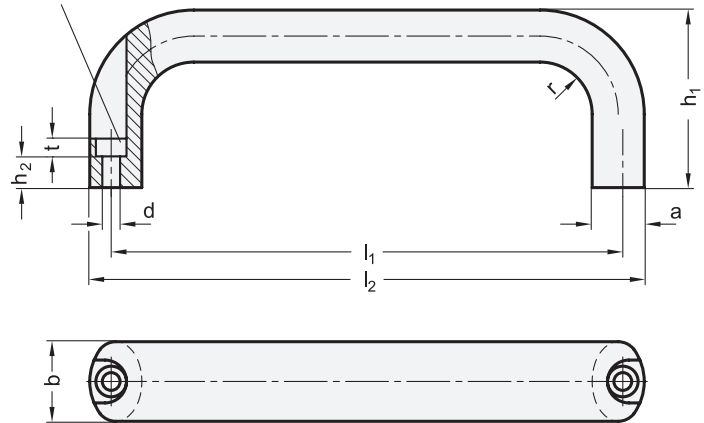

TECHNICAL INFORMATION

- Load rating information (see page A35)

Bore for
socket cap screw
DIN 912-M5 / M6

* Complete with colour index of the Cabinet "U" handles (SW, RS, SR, WSA, EL or BL)

SW	RS	SR	EL	BL
RAL9005	RAL3000	RAL 9006	anodized	blank