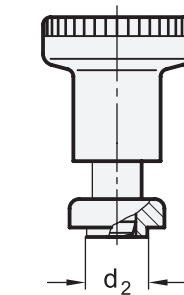

Single components Stainless Steel

INFORMATION

Indexing plungers with Stainless Steel-Plunger GN 608.5 are distinguished for their small dimensions.

- Range of indexing plungers (see page 738)

TECHNICAL INFORMATION

- ISO-Fundamental Tolerances (see page A21)
- Stainless Steel characteristics (see page A26)
- Plastic characteristics (see page A2)
- Load rating information (see page A42)

Plunger retracted
(if $l_1 = d_1$)

GN 608.5

STAINLESS STEEL

| Description | d1 Pin -0.02/-0.05 Bore H7 | l1 | b1 | b2 | d2 -0.02/-0.1 | d3 | d4 | d5 | k | l2 | l3 -0.15 | l4 | l5 | Spring load in N ≈ initial | Spring load in N ≈ end | Axial load in N | △ |
|---------------|----------------------------------|----|----|----|------------------|----|-----|------|----|----|-------------|-----|----|----------------------------------|------------------------------|--------------------|----|
| GN 608.5-6-6 | 6 | 6 | 40 | 18 | 10 | 25 | 4.3 | 8.3 | 30 | 37 | 2.5 | 4.5 | 6 | 9 | 25 | 400 | 36 |
| GN 608.5-6-14 | 6 | 14 | 40 | 18 | 10 | 25 | 4.3 | 8.3 | 30 | 45 | 2.5 | 4.5 | 6 | 9 | 25 | 400 | 38 |
| GN 608.5-8-8 | 8 | 8 | 46 | 20 | 12 | 31 | 5.3 | 10.4 | 34 | 44 | 2.5 | 4.5 | 8 | 13 | 26 | 500 | 50 |
| GN 608.5-8-18 | 8 | 18 | 46 | 20 | 12 | 31 | 5.3 | 10.4 | 34 | 54 | 2.5 | 4.5 | 8 | 13 | 26 | 500 | 59 |