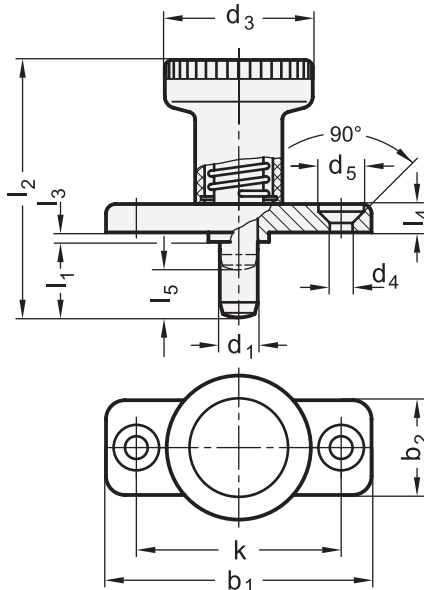

Single components Stainless Steel

INFORMATION

Indexing plungers with Stainless Steel-Plunger GN 608.5 are distinguished for their small dimensions.

- Range of indexing plungers (see page 738)

TECHNICAL INFORMATION

- ISO-Fundamental Tolerances (see page A21)
- Stainless Steel characteristics (see page A26)
- Plastic characteristics (see page A2)
- Load rating information (see page A42)

Plunger retracted
(if $l_1 = d_1$)

GN 608.5

STAINLESS STEEL

| Description | d1 Pin -0.02/-0.05 Bore H7 | l1 | b1 | b2 | d2 -0.02/-0.1 | d3 | d4 | d5 | k | l2 | l3 -0.15 | l4 | l5 | Spring load in N ≈ initial | Spring load in N ≈ end | Axial load in N | △ |
|---------------|----------------------------------|----|----|----|------------------|----|-----|------|----|----|-------------|-----|----|----------------------------------|------------------------------|--------------------|----|
| GN 608.5-6-6 | 6 | 6 | 40 | 18 | 10 | 25 | 4.3 | 8.3 | 30 | 37 | 2.5 | 4.5 | 6 | 9 | 25 | 400 | 36 |
| GN 608.5-6-14 | 6 | 14 | 40 | 18 | 10 | 25 | 4.3 | 8.3 | 30 | 45 | 2.5 | 4.5 | 6 | 9 | 25 | 400 | 38 |
| GN 608.5-8-8 | 8 | 8 | 46 | 20 | 12 | 31 | 5.3 | 10.4 | 34 | 44 | 2.5 | 4.5 | 8 | 13 | 26 | 500 | 50 |
| GN 608.5-8-18 | 8 | 18 | 46 | 20 | 12 | 31 | 5.3 | 10.4 | 34 | 54 | 2.5 | 4.5 | 8 | 13 | 26 | 500 | 59 |