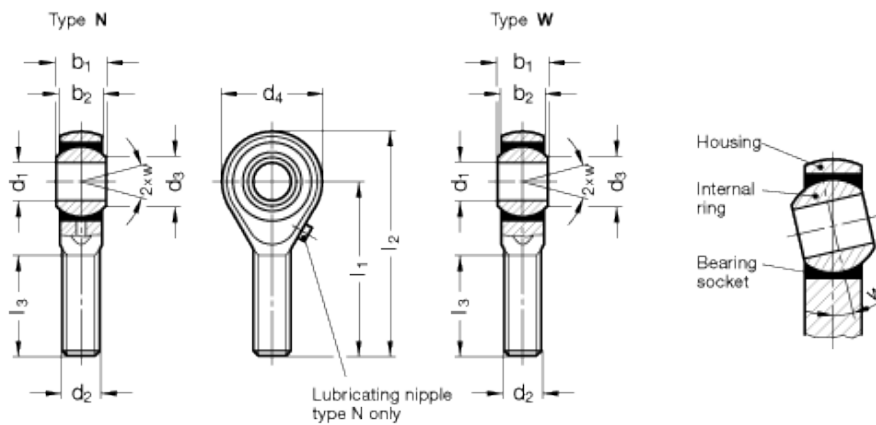

# GN 648.2

Ball joints with threaded stud

technical informations

## Internal ring

Hardened, ground and polished steel.

## Bearing socket

- Version N (lubrication possible): brass.
- Version W (self lubricated): zinc-plated steel with PTFE-insert.

*Other standard executions available*

Ball joints DIN ISO 12240-0, series E (narrow model) on request.