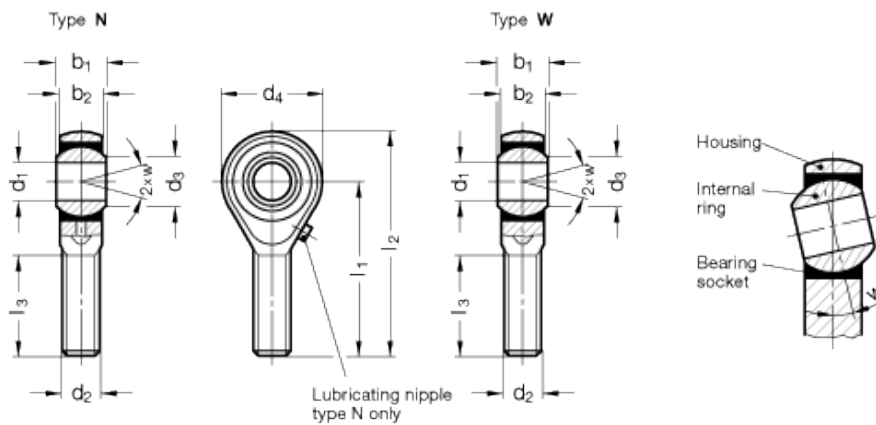

GN 648.2

Ball joints with threaded stud

technical informations

Housing

Zinc-plated steel, blue passivated.

Internal ring

Hardened, ground and polished steel.

Bearing socket

- Version N (lubrication possible): brass.
- Version W (self lubricated): zinc-plated steel with PTFE-insert.

Other standard executions available

Ball joints DIN ISO 12240-0, series E (narrow model) on request.