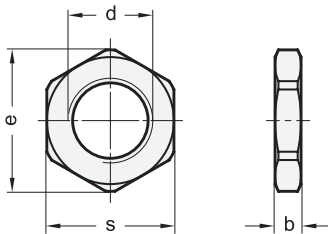

Thin Hex Nuts

Steel, for Indexing Plungers / Cam Action Indexing Plungers

SPECIFICATION

Steel
Blackened **BT**

INFORMATION

With their smaller dimensions, thin hex nuts GN 909 expand the mounting options of indexing plungers and cam action indexing plungers.

Thin Hex Nuts

Stainless Steel, for Indexing Plungers / Cam Action Indexing Plungers

SPECIFICATION

Stainless Steel AISI 303

INFORMATION

With their smaller dimensions, thin stainless steel hex nuts GN 909.5 expand the mounting options of indexing plungers and cam action indexing plungers.

TECHNICAL INFORMATION

- Stainless Steel Characteristics (see page A26)

Indexing plungers
GN 607 / GN 607.1

Indexing plunger
GN 822

Indexing plunger
GN 613

Cam action
indexing plunger
GN 612

GN 909

Description	d	b	e	s	△
GN 909-M8x1-BT	M 8 x 1	3.5	14.3	13	3
GN 909-M10x1-BT	M 10 x 1	3.5	16.6	15	3
GN 909-M12x1,5-BT	M 12 x 1.5	4	18.9	17	4
GN 909-M16x1,5-BT	M 16 x 1.5	4.5	24.5	22	8
GN 909-M20x1,5-BT	M 20 x 1.5	4.5	29.5	27	11

GN 909.5

STAINLESS STEEL

Description	d	b	e	s	△
GN 909.5-M8x1	M 8 x 1	3.5	14.3	13	3
GN 909.5-M10x1	M 10 x 1	3.5	16.6	15	3
GN 909.5-M12x1,5	M 12 x 1.5	4	18.9	17	4
GN 909.5-M16x1,5	M 16 x 1.5	4.5	24.5	22	8
GN 909.5-M20x1,5	M 20 x 1.5	4.5	29.5	27	11