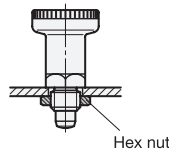

Thin Hex Nuts

Steel, for Indexing Plungers / Cam Action Indexing Plungers

SPECIFICATION

Steel
Blackened **BT**

INFORMATION

With their smaller dimensions, thin hex nuts GN 909 expand the mounting options of indexing plungers and cam action indexing plungers.

Thin Hex Nuts

Stainless Steel, for Indexing Plungers / Cam Action Indexing Plungers

SPECIFICATION

Stainless Steel AISI 303

INFORMATION

With their smaller dimensions, thin stainless steel hex nuts GN 909.5 expand the mounting options of indexing plungers and cam action indexing plungers.

TECHNICAL INFORMATION

- Stainless Steel Characteristics (see page A26)

Indexing plungers
GN 607 / GN 607.1

Indexing plunger
GN 822

Indexing plunger
GN 613

Cam action
indexing plunger
GN 612

GN 909

Description	d	b	e	s	△
GN 909-M8x1-BT	M 8 x 1	3.5	14.3	13	3
GN 909-M10x1-BT	M 10 x 1	3.5	16.6	15	3
GN 909-M12x1,5-BT	M 12 x 1.5	4	18.9	17	4
GN 909-M16x1,5-BT	M 16 x 1.5	4.5	24.5	22	8
GN 909-M20x1,5-BT	M 20 x 1.5	4.5	29.5	27	11