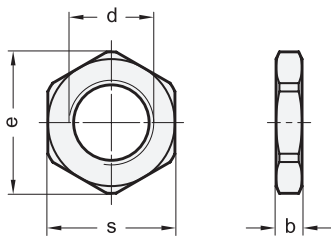

Thin Hex Nuts

Steel, for Indexing Plungers / Cam Action Indexing Plungers

SPECIFICATION

Steel
Blackened **BT**

INFORMATION

With their smaller dimensions, thin hex nuts GN 909 expand the mounting options of indexing plungers and cam action indexing plungers.

Thin Hex Nuts

Stainless Steel, for Indexing Plungers / Cam Action Indexing Plungers

SPECIFICATION

Stainless Steel AISI 303

INFORMATION

With their smaller dimensions, thin stainless steel hex nuts GN 909.5 expand the mounting options of indexing plungers and cam action indexing plungers.

TECHNICAL INFORMATION

- Stainless Steel Characteristics (see page A26)

Indexing plungers
GN 607 / GN 607.1

Indexing plunger
GN 822

Indexing plunger
GN 613

Cam action
indexing plunger
GN 612

GN 909

Description	d	b	e	s	△
GN 909-M8x1-BT	M 8 x 1	3.5	14.3	13	3
GN 909-M10x1-BT	M 10 x 1	3.5	16.6	15	3
GN 909-M12x1,5-BT	M 12 x 1.5	4	18.9	17	4
GN 909-M16x1,5-BT	M 16 x 1.5	4.5	24.5	22	8
GN 909-M20x1,5-BT	M 20 x 1.5	4.5	29.5	27	11

GN 909.5

STAINLESS STEEL

Description	d	b	e	s	△
GN 909.5-M8x1	M 8 x 1	3.5	14.3	13	3
GN 909.5-M10x1	M 10 x 1	3.5	16.6	15	3
GN 909.5-M12x1,5	M 12 x 1.5	4	18.9	17	4
GN 909.5-M16x1,5	M 16 x 1.5	4.5	24.5	22	8
GN 909.5-M20x1,5	M 20 x 1.5	4.5	29.5	27	11