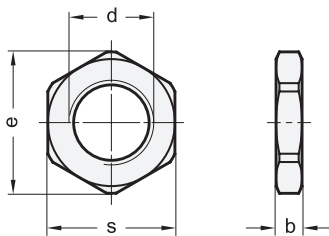

Thin Hex Nuts

Steel, for Indexing Plungers / Cam Action Indexing Plungers

SPECIFICATION

Steel
Blackened **BT**

INFORMATION

With their smaller dimensions, thin hex nuts GN 909 expand the mounting options of indexing plungers and cam action indexing plungers.

Thin Hex Nuts

Stainless Steel, for Indexing Plungers / Cam Action Indexing Plungers

SPECIFICATION

Stainless Steel AISI 303

INFORMATION

With their smaller dimensions, thin stainless steel hex nuts GN 909.5 expand the mounting options of indexing plungers and cam action indexing plungers.

TECHNICAL INFORMATION

- Stainless Steel Characteristics (see page A26)

Indexing plungers
GN 607 / GN 607.1

Indexing plunger
GN 822

Indexing plunger
GN 613

Cam action
indexing plunger
GN 612

GN 909

Description	d	b	e	s	△
GN 909-M8x1-BT	M 8 x 1	3.5	14.3	13	3
GN 909-M10x1-BT	M 10 x 1	3.5	16.6	15	3
GN 909-M12x1,5-BT	M 12 x 1.5	4	18.9	17	4
GN 909-M16x1,5-BT	M 16 x 1.5	4.5	24.5	22	8
GN 909-M20x1,5-BT	M 20 x 1.5	4.5	29.5	27	11

GN 909.5

STAINLESS STEEL

Description	d	b	e	s	△
GN 909.5-M8x1	M 8 x 1	3.5	14.3	13	3
GN 909.5-M10x1	M 10 x 1	3.5	16.6	15	3
GN 909.5-M12x1,5	M 12 x 1.5	4	18.9	17	4
GN 909.5-M16x1,5	M 16 x 1.5	4.5	24.5	22	8
GN 909.5-M20x1,5	M 20 x 1.5	4.5	29.5	27	11