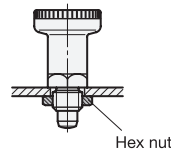

Thin Hex Nuts

Steel, for Indexing Plungers / Cam Action Indexing Plungers

SPECIFICATION

Steel
Blackened **BT**

INFORMATION

With their smaller dimensions, thin hex nuts GN 909 expand the mounting options of indexing plungers and cam action indexing plungers.

Thin Hex Nuts

Stainless Steel, for Indexing Plungers / Cam Action Indexing Plungers

SPECIFICATION

Stainless Steel AISI 303

INFORMATION

With their smaller dimensions, thin stainless steel hex nuts GN 909.5 expand the mounting options of indexing plungers and cam action indexing plungers.

TECHNICAL INFORMATION

- Stainless Steel Characteristics (see page A26)

Indexing plungers
GN 607 / GN 607.1

Indexing plunger
GN 822

Indexing plunger
GN 613

Cam action
indexing plunger
GN 612

GN 909

Description	d	b	e	s	△
GN 909-M8x1-BT	M 8 x 1	3.5	14.3	13	3
GN 909-M10x1-BT	M 10 x 1	3.5	16.6	15	3
GN 909-M12x1,5-BT	M 12 x 1.5	4	18.9	17	4
GN 909-M16x1,5-BT	M 16 x 1.5	4.5	24.5	22	8
GN 909-M20x1,5-BT	M 20 x 1.5	4.5	29.5	27	11