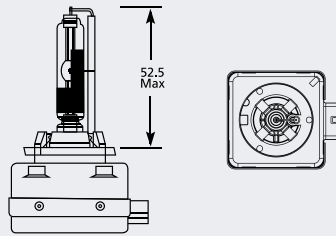

D1R PK32d-3 Xenon HID

Part No.	+ Packaging Options	ECE	Volts	Watts	Base	Description / Information	Colour
EB0001	SB	D1R	85v	35w	PK32d-3	Ⓔ Marked	□