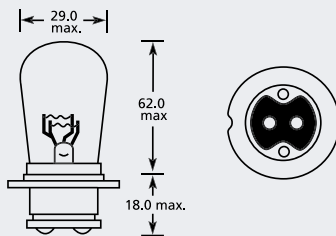

P36d Vertical British Pre-Focus Lamp

Part No.	+ Packaging Options	ECE	Volts	Watts	Base	Description / Information	Colour
EBO312	SB		6v	30/24w	P36d	Vertical Filament	☐
EBO370	SB		12v	45/40w	P36d		☐