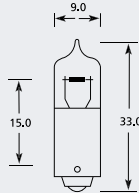

H6W BAX9s Miniature Halogen

Part No.	+ Packaging Options	ECE	Volts	Watts	Base	Description / Information	Colour
EBO434	SB TB SC TC		12v	6w	BAX9s	Ⓔ Marked	□