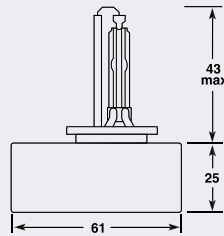

## D5S PK32d-7 Xenon HID

| Part No. | + Packaging Options | ECE | Volts | Watts | Base    | Description / Information | Colour |
|----------|---------------------|-----|-------|-------|---------|---------------------------|--------|
| EB0105   | SB                  | D5S | 12v   | 25w   | PK32d-7 | Ⓔ Marked                  | □      |