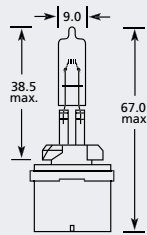

Part No.	+ Packaging Options	ECE	Volts	Watts	Base	Description / Information	Colour
EBO885	SB		12v	50w	PG13		☐