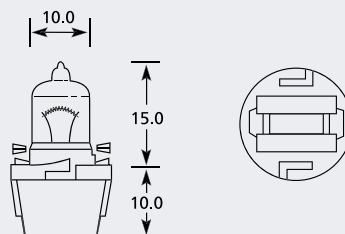

B10d Tacho Bulb

Part No.	+ Packaging Options	ECE	Volts	Watts	Base	Description / Information	Base Colour
EBO700	SB		12v	5w	B10d	Black	■
EBO701	SC		12v	3w	B10d	Brown	■

Packaging Option Codes SB Single Box TB Trade Box (x10) SC Single Clam TC Twin Clam SR Single Retail Box TR Twin Retail Box

Add option code to the end of the part number for packaging specific number. Example: EBO477SB is EBO477 in a single box