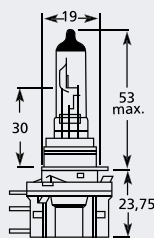

H15 PGJ23t-1 Halogen

Part No.	+ Packaging Options	ECE	Volts	Watts	Base	Description / Information	Colour
EBO715	SB	H15	12v	15/51w	PGJ23t-1	ⓔ Marked	☐