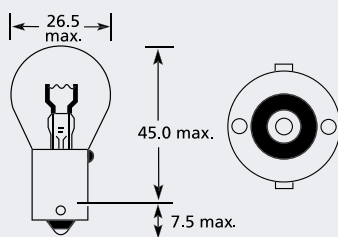

P21W BA15s SCC (Single Centre Contact) Standard Bulb

Part No.	+ Packaging Options	ECE	Volts	Watts	Base	Description / Information	Colour
EBO316	SB		6v	18w	Ba15s SCC		☐
EBO317	SB TB		6v	21w	Ba15s SCC		☐
EBO211	SB TB		12v	15w	Ba15s SCC		☐
EBO393	SB		12v	18w	Ba15s SCC		☐
EBO343	SB TB SC		12v	21w	Ba15s SCC	Amber	☐
EBO382	SB TB SC TC	P21W	12v	21w	Ba15s SCC	(E) Marked	☐
EBO388	TC	P21W	12v	21w	Ba15s SCC	(E) Marked / Long Life	☐
EBO389	SB TB		12v	21w	Ba15s SCC	Red	☐
EBO212	SB TB		24v	15w	Ba15s SCC		☐
EBO234	SB TB	P21W	24v	21w	Ba15s SCC	(E) Marked / Amber	☐
EBO235	TC	P21W	24v	21w	Ba15s SCC	(E) Marked / Long Life	☐
EBO241	SB TB SC	P21W	24v	21w	Ba15s SCC	(E) Marked	☐
EBO290	SB TB SC	P21W	24v	21w	Ba15s SCC	(E) Marked / Heavy Duty	☐
EBO375	TB	P21W	24v	21w	Ba15s SCC	(E) Marked / Premium	☐
EBO339	SB TB		24v	24w	Ba15s SCC		☐
EBO345	SB TB		28v	26w	Ba15s SCC		☐
EBO378	SB		28v	26w	Ba15s SCC	Amber	☐
EB4598	TB		48v	25w	Ba15s SCC		☐
EB4690	TB		48v	45w	Ba15s SCC		☐