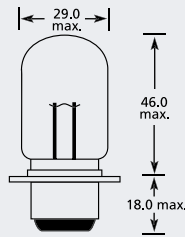

P36s Transverse British Pre-Focus Lamp

Part No.	+ Packaging Options	ECE	Volts	Watts	Base	Description / Information	Colour
EBO323	SB		12v	48w	P36s		☐