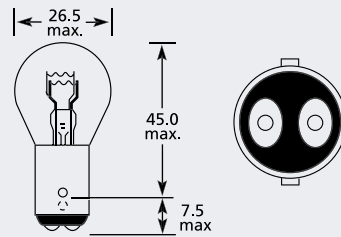

P21/5W BAY15d SBC (Small Bayonet Cap) Standard Bulb

Part No.	+ Packaging Options	ECE	Volts	Watts	Base	Description / Information	Colour
EB1013	SB		6v	18/6w	BAY15d	Oval Contact	☐
EBO384	SB TB	P21/5W	6v	21/5w	BAY15d	(E) Marked	☐
EBO374	SB		12v	21/5w	BAY15d	Heavy Duty	☐
EBO380	SB TB SC TC	P21/5W	12v	21/5w	BAY15d	(E) Marked	☐
EBO386	TC	P21/5W	12v	21/5w	BAY15d	(E) Marked / Long Life	☐
EBO387	SB TB		12v	21/5w	BAY15d	Red	☐
EBO413	TB		12v	21/5w	BAY15d	Amber	☐
EB1071	SB		12v	23/8w	BAY15d		☐
EBO379	SB TB SC		12v	32/3 cp	BAY15d	Volvo	☐
EBO294	SB TB	P21/5W	24v	21/5w	BAY15d	(E) Marked	☐
EBO377	TC	P21/5W	24v	21/5w	BAY15d	(E) Marked / Long Life	☐
EBO334	SB TB SC		24v	24/6w	BAY15d		☐
EB4896	SB TB		48v	25/10w	BAY15d		☐

Packaging Option Codes SB Single Box TB Trade Box (x10) SC Single Clam TC Twin Clam SR Single Retail Box TR Twin Retail Box

Add option code to the end of the part number for packaging specific number. Example: EBO477**SB** is EBO477 in a single box