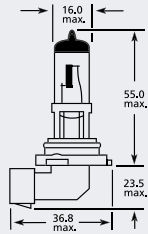

HB4 P22d Halogen

Part No.	+ Packaging Options	ECE	Volts	Watts	Base	Description / Information	Colour
EB1906	TR	HB4	12v	51w	P22d	ⓔ Marked / Upgrade Blue Tint	☒
EB3006	TR	HB4	12v	51w	P22d	ⓔ Marked / Upgrade 50% More Light	☐
EB9006	SB SC	HB4	12v	51w	P22d	ⓔ Marked	☐
EB9102	SB		12v	80w	P22d		☐