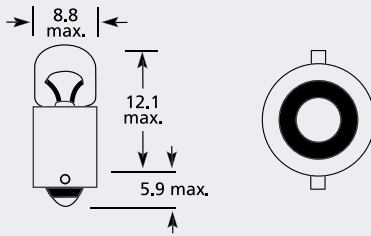

BA9s MCC Tubular Panel / Indicator Bulb

Part No.	+ Packaging Options	ECE	Volts	Watts	Base	Description / Information	Colour
EBO287	SB TB		6v	2w	Ba9s		☐
EBO288	SB TB		12v	2w	Ba9s	Tubular	☐
EBO289	SB TB		24v	2w	Ba9s		☐