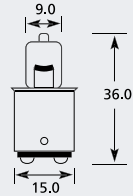

BA15d SBC (Small Bayonet Cap) Miniature Halogen

Part No.	+ Packaging Options	ECE	Volts	Watts	Base	Description / Information	Colour
EBO471	SB		12v	10w	BA15d		□