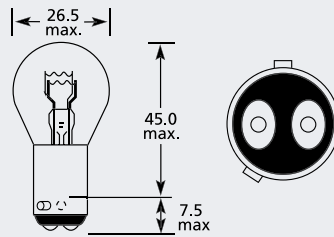

P21/4W BAZ15d SBC (Small Bayonet Cap) Standard Bulb

Part No.	+ Packaging Options	ECE	Volts	Watts	Base	Description / Information	Colour
EBO566	SB TB SC TC	P21/4W	12v	21/4w	BAZ15d	Ⓔ Marked	☐
EBO567	SB TB	P21/4W	24v	21/4w	BAZ15d	Ⓔ Marked	☐