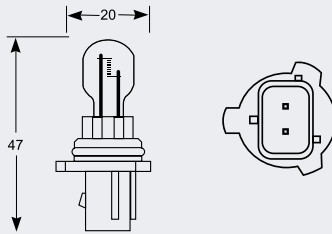

PSX26W Globe Standard Bulb

Part No.	+ Packaging Options	ECE	Volts	Watts	Base	Description / Information	Colour
EB0195	SB	PSX26W	12v	26w	PSX26W	ⓔ Marked	☐