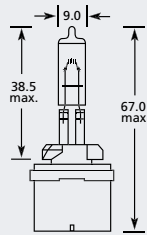

H27W/1 PG13 Halogen

Part No.	+ Packaging Options	ECE	Volts	Watts	Base	Description / Information	Colour
EBO880	SB SC		12v	27w	PG13		☐