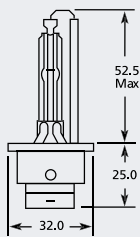

D4S P32d-5 Xenon HID

Part No.	+ Packaging Options	ECE	Volts	Watts	Base	Description / Information	Colour
EB0104	SB	D4S	42v	35w	P32d-5	ⓔ Marked	☐
EB1104	SR	D4S	42v	35w	P32d-5	ⓔ Marked / Upgrade Blue Tint / 6000k	☒
EB1904	SR		42v	35w	P32d-5	Off-road / Upgrade Blue Tint / 7000k	☒