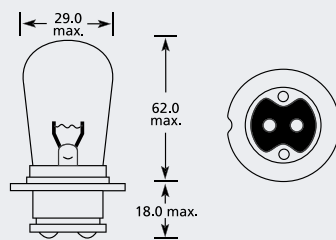

P36d Transverse British Pre-Focus Lamp

Part No.	+ Packaging Options	ECE	Volts	Watts	Base	Description / Information	Colour
EBO330	SB		24v	44w	P36d		☐