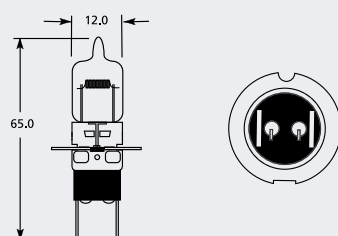

H3C P22d/5 Halogen

Part No.	+ Packaging Options	ECE	Volts	Watts	Base	Description / Information	Colour
EB1452	SB	H3C	12v	55w	P22d/5		☐

Packaging Option Codes SB Single Box TB Trade Box (x10) SC Single Clam TC Twin Clam SR Single Retail Box TR Twin Retail Box
Add option code to the end of the part number for packaging specific number. Example: EBO477**SB** is EBO477 in a single box