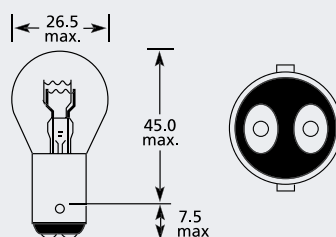

BA15d SBC (Small Bayonet Cap) Standard Bulb

Part No.	+ Packaging Options	ECE	Volts	Watts	Base	Description / Information	Colour
EBO381	SB TB		12v	21/5w	Ba15d		☐
EBO427	TB		12v	21/5w	Ba15d	Amber	■