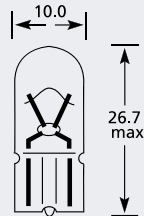

W3W / W5W / WY5W w2.1x9.5d Capless Standard Bulb

Part No.	+ Packaging Options	ECE	Volts	Watts	Base	Description / Information	Colour
EBO542	TB		6v	3w	W2.1x9.5d		☐
EBO297	SB TB SC TC		12v	2w	W2.1x9.5d		☐
EBO535	SB TB SC		12v	2w	W2.1x9.5d	Interior / Plastic Base	☐
EBO504	SB TB SC TC	W3W	12v	3w	W2.1x9.5d	(E) Marked	☐
EBO493	TB		12v	5w	W2.1x9.5d	Red	☐
EBO494	TB		12v	5w	W2.1x9.5d	Green	☐
EBO498	SB TB SC TC	WY5W	12v	5w	W2.1x9.5d	(E) Marked / Amber	☐
EBO499	SB TB TC		12v	5w	W2.1x9.5d	Blue	☐
EBO501	SB TB TC	W5W	12v	5w	W2.1x9.5d	(E) Marked	☐
EBO502	TC	W5W	12v	5w	W2.1x9.5d	(E) Marked / Long Life	☐
EBO503	TB		12v	6w	W2.1x9.5d		☐
EBO968	TB		24v	2w	W2.1x9.5d		☐
EBO505	SB TB SC	W3W	24v	3w	W2.1x9.5d	(E) Marked	☐
EBO506	TC	W5W	24v	5w	W2.1x9.5d	(E) Marked / Long Life	☐
EBO507	SB TB SC	W5W	24v	5w	W2.1x9.5d	(E) Marked	☐
EBO509	TB		24v	5w	W2.1x9.5d	Blue	☐