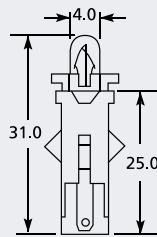

MFJF Tacho Bulb

Part No.	+ Packaging Options	ECE	Volts	Watts	Base	Description / Information	Base Colour
EBO356	SB TB		12v	1.4w	MFJF	Black	■