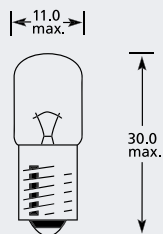

T10 E10 MES Panel / Indicator Bulb

Part No.	+ Packaging Options	ECE	Volts	Watts	Base	Description / Information	Colour
EBO695	SB TB		24v	2.8w	E10		☐

Packaging Option Codes SB Single Box TB Trade Box (x10) SC Single Clam TC Twin Clam SR Single Retail Box TR Twin Retail Box

Add option code to the end of the part number for packaging specific number.

Example: EBO477**SB** is EBO477 in a single box