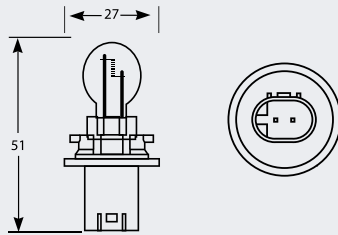

HPC16WY Globe Standard Bulb

Part No.	+ Packaging Options	ECE	Volts	Watts	Base	Description / Information	Colour
EB0183	SB		12v	16w	HPC16WY	Amber	■