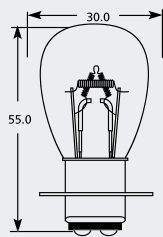

PX15d-3 Motorcycle Lamp

Part No.	+ Packaging Options	ECE	Volts	Watts	Base	Description / Information	Colour
EB1010	SB		6v	25/25w	PX15d-3		☐
EB1011	SB		12v	35/35w	PX15d-3		☐
EB1012	SB		12v	45/40w	PX15d-3		☐