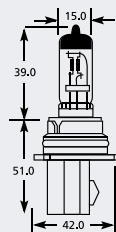

HB5 PX29t Halogen

Part No.	+ Packaging Options	ECE	Volts	Watts	Base	Description / Information	Colour
EB9007	SB		12v	60/55w	PX29t		☐
EB9107	SB		12v	100/80w	PX29t		☐