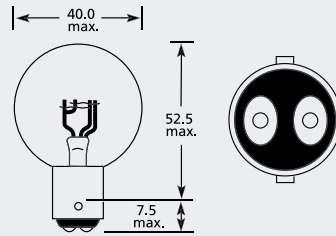

BA15d SBC (Small Bayonet Cap) Standard Bulb

Part No.	+ Packaging Options	ECE	Volts	Watts	Base	Description / Information	Colour
EBO171	SB		12v	36/36w	Ba15d		☐