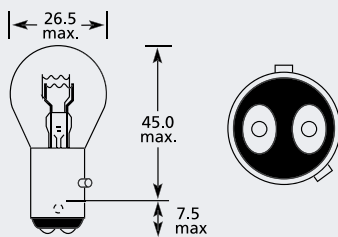

PR21/5W BAW15d SBC (Small Bayonet Cap) Standard Bulb

Part No.	+ Packaging Options	ECE	Volts	Watts	Base	Description / Information	Colour
EBO383	SB TB	PR21/5W	12v	21/5w	BAW15d	(E) Marked / Red	■