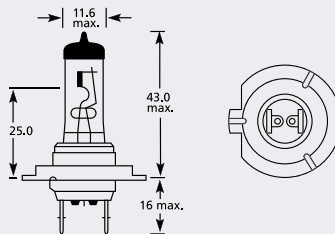

H7 PX26d Halogen

Part No.	+ Packaging Options	ECE	Volts	Watts	Base	Description / Information	Colour
EBO424	SB SC TC	H7	12v	55w	PX26d	ⓔ Marked / Long Life Bulb	☐
EBO425	SB	H7	12v	55w	PX26d	ⓔ Marked / Premium Bulb	☐
EBO477	SB SC TC	H7	12v	55w	PX26d	ⓔ Marked	☐
EB1477	TR	H7	12v	55w	PX26d	ⓔ Marked / Upgrade Blue Tint	☒
EB2477	TR	H7	12v	55w	PX26d	ⓔ / Upgrade Blue Tint & 50% More Light	☒
EB3477	TR	H7	12v	55w	PX26d	ⓔ Marked / Upgrade 50% More Light	☐
EB6477	TR	H7	12v	55w	PX26d	ⓔ Marked / Upgrade 150% More Light	☐
EBO784	SB		12v	100w	PX26d		☐
EB1784	TR		12v	100w	PX26d	Upgrade 100w Off Road	☒
EBO775	SB SC	H7	24v	70w	PX26d	ⓔ Marked	☐
EBO776	SC TC	H7	24v	70w	PX26d	ⓔ Marked / Long Life Bulb	☐
EBO777	SB	H7	24v	70w	PX26d	ⓔ Marked / Premium Bulb	☐
EBO785	SB		24v	100w	PX26d		☐

Packaging Option Codes SB Single Box TB Trade Box (x10) SC Single Clam TC Twin Clam SR Single Retail Box TR Twin Retail Box

Add option code to the end of the part number for packaging specific number.

Example: EBO477**SB** is EBO477 in a single box