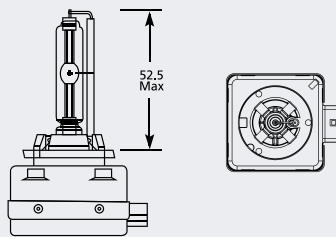

D1S PK32d-2 Xenon HID

Part No.	+ Packaging Options	ECE	Volts	Watts	Base	Description / Information	Colour
EB0101	SB	D1S	85v	35w	PK32d-2	Ⓔ Marked	□
EB1101	SR	D1S	85v	35w	PK32d-2	Ⓔ Marked / Upgrade Blue Tint / 6000k	■
EB1901	SR		85v	35w	PK32d-2	Off-road / Upgrade Blue Tint / 7000k	■