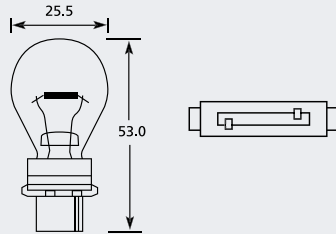

P27W w2.5x16d Capless Standard Bulb

Part No.	+ Packaging Options	ECE	Volts	Watts	Base	Description / Information	Colour
EBO182	SB TB	P27W	12v	27w	W2.5x16d	Ⓔ Marked	□
EBO185	SB TB		12v	27w	W2.5x16d	Amber	■