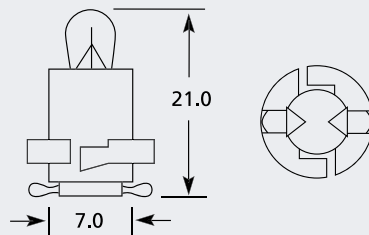

BAX Tacho Bulb

Part No.	+ Packaging Options	ECE	Volts	Watts	Base	Description / Information	Base Colour
EBO358	SB TB		12v	1.2w	BAX	Green	■
EBO351	SB TB		12v	1.8w	BAX	Light Blue	■
EBO523	SB TB		24v	1w	BAX	Brown	■
EBO525	SB TB		24v	1.2w	BAX	Blue	■
EBO528	SB TB		24v	1.4w	BAX	Green	■
EBO532	SB TB		24v	1.2w	BAX	Yellow	■

Packaging Option Codes SB Single Box TB Trade Box (x10) SC Single Clam TC Twin Clam SR Single Retail Box TR Twin Retail Box

Add option code to the end of the part number for packaging specific number.

Example: EBO477**SB** is EBO477 in a single box