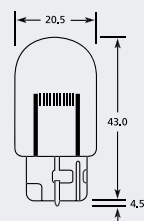

W21W / WY21W w3x16d Capless Standard Bulb

Part No.	+ Packaging Options	ECE	Volts	Watts	Base	Description / Information	Colour
EBO582	SB TB SC	W21W	12v	21w	W3x16d	(E) Marked	☐
EBO537	SB TB SC TC	WY21W	12v	21w	W3x16d	(E) Marked / Amber	☐