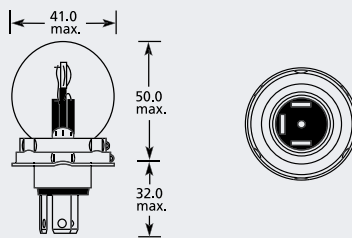

R2 P45t Classic Lamp

Part No.	+ Packaging Options	ECE	Volts	Watts	Base	Description / Information	Colour
EBO423	SB		6v	45/40w	P45t		☐
EBO410	SB SC	R2	12v	45/40w	P45t	ⓔ Marked	☐
EBO416	SB		12v	60/40w	P45t		☐
EBO429	SB	R2	24v	55/50w	P45t	ⓔ Marked	☐