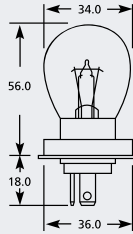

P36t British Pre-Focus Lamp

Part No.	+ Packaging Options	ECE	Volts	Watts	Base	Description / Information	Colour
EB1045	SB SC		12v	50/50w	P36t		☐