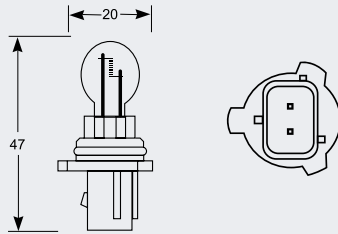

P13W PG18.5d-1 Globe Standard Bulb

Part No.	+ Packaging Options	ECE	Volts	Watts	Base	Description / Information	Colour
EB0184	SB	P13W	12v	13w	PG18.5d-1	Ⓔ Marked	□