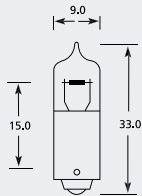

BA9s MCC (Miniature Centre Contact) Miniature Halogen

Part No.	+ Packaging Options	ECE	Volts	Watts	Base	Description / Information	Colour
EBO391	SB TB		12v	5w	Ba9s MCC		☐
EBO390	SB TB		12v	10w	Ba9s MCC		☐
EBO433	SB TB SC		12v	20w	Ba9s MCC		☐