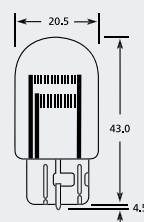

W21/5W w3x16q Capless Standard Bulb

Part No.	+ Packaging Options	ECE	Volts	Watts	Base	Description / Information	Colour
EBO580	SB TB SC TC	W21/5W	12v	21/5w	W3x16q	(E) Marked / Long Life	☐