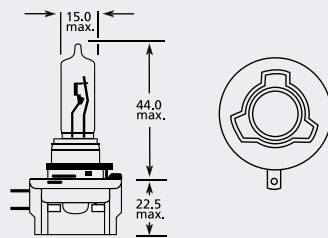

H9B PGJY19-5 Halogen

Part No.	+ Packaging Options	ECE	Volts	Watts	Base	Description / Information	Colour
EB9009	SB	H9B	12v	65w	PGJY19-5	ⓔ Marked	☐