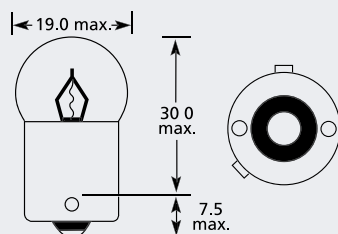

RY10W BAY15s SCC (Single Centre Contact) Standard Bulb

Part No.	+ Packaging Options	ECE	Volts	Watts	Base	Description / Information	Colour
EBO236	SB TB	RY10W	12v	10w	BaY15s	(E) Marked / Amber	■