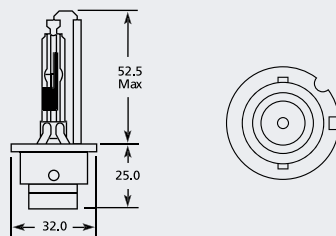

D2R P32d-3 Xenon HID

Part No.	+ Packaging Options	ECE	Volts	Watts	Base	Description / Information	Colour
EB0002	SB	D2R	85v	35w	P32d-3	Ⓔ Marked	□
EB1002	SR	D2R	85v	35w	P32d-3	Ⓔ Marked / Upgrade Blue Tint / 6000k	■