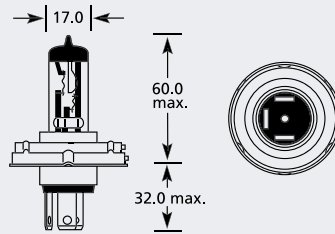

H4 P45t Halogen

Part No.	+ Packaging Options	ECE	Volts	Watts	Base	Description / Information	Colour
EBO006	SB		6v	60/55w	P45t		☐
EBO012	SB SC		12v	60/55w	P45t		☐
EBO485	SB SC		12v	100/80w	P45t		☐
EBO024	SB		24v	75/70w	P45t		☐
EBO023	SB		24v	90/130w	P45t		☐
EBO497	SB		24v	100/80w	P45t		☐