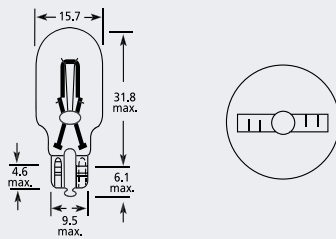

W16W w2.1x9.5d Capless Standard Bulb

Part No.	+ Packaging Options	ECE	Volts	Watts	Base	Description / Information	Colour
EBO922	SB TB		12v	10w	W2.1x9.5d	Clear	□
EBO955	SB TB SC	W16W	12v	16w	W2.1x9.5d	Ⓔ Marked	□
EBO956	SB	WY16W	12v	16w	W2.1x9.5d	Ⓔ Marked / Amber	■
EBO156	TB		12v	18w	W2.1x9.5d	Red	■
EBO921	SB TB		12v	21w	W2.1x9.5d		□
EBO924	TB		12v	21w	W2.1x9.5d	Amber	■
EBO923	TB		24v	10w	W2.1x9.5d		□