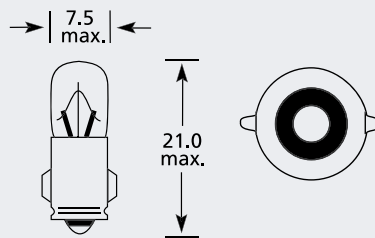

BA7s Peanut Panel / Indicator Bulb

Part No.	+ Packaging Options	ECE	Volts	Watts	Base	Description / Information	Colour
EBO282	SB TB		6v	1.2w	Ba7s		☐
EBO281	SB TB SC TC		12v	2w	Ba7s		☐
EBO155	TB		24v	2w	Ba7s		☐
EBO283	SB TB		24v	3w	Ba7s		☐