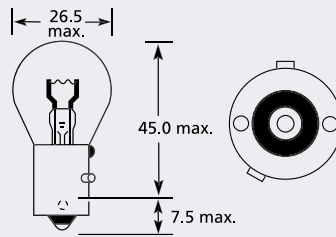

PR21W BAU15s SCC (Single Centre Contact) Standard Bulb

Part No.	+ Packaging Options	ECE	Volts	Watts	Base	Description / Information	Colour
EBO385	SB TB	PR21W	12v	21w	BAW15s	ⓔ Marked / Red	■