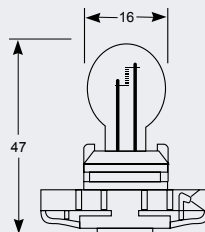

PY24W PGU20/4 Globe Standard Bulb

Part No.	+ Packaging Options	ECE	Volts	Watts	Base	Description / Information	Colour
EB0186	SB	PY24W	12v	24w	PGU20/4	Ⓔ Marked / Amber	■