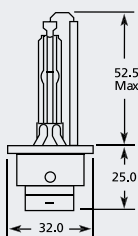

D2S P32d-2 Xenon HID