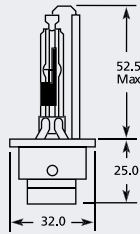

D4R P32d-6 Xenon HID

Part No.	+ Packaging Options	ECE	Volts	Watts	Base	Description / Information	Colour
EB0004	SB	D4R	42v	35w	P32d-6	ⓔ Marked	☐