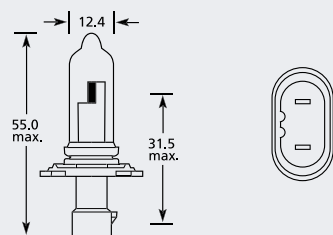

HB3A P20d Halogen

Part No.	+ Packaging Options	ECE	Volts	Watts	Base	Description / Information	Colour
EB9101	SB	HB3A	12v	60w	P20d	Ⓔ Marked	☐

Packaging Option Codes SB Single Box TB Trade Box (x10) SC Single Clam TC Twin Clam SR Single Retail Box TR Twin Retail Box

Add option code to the end of the part number for packaging specific number. Example: EB0477SB is EB0477 in a single box