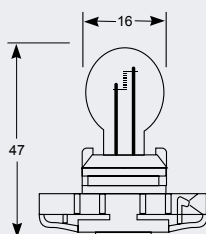

PSX24W PG20/7 Globe Standard Bulb

Part No.	+ Packaging Options	ECE	Volts	Watts	Base	Description / Information	Colour
EB0189	SB	PSX24W	12v	24w	PG20/7	Ⓔ Marked	□

Packaging Option Codes SB Single Box TB Trade Box (x10) SC Single Clam TC Twin Clam SR Single Retail Box TR Twin Retail Box

Add option code to the end of the part number for packaging specific number. Example: EB0477**SB** is EB0477 in a single box