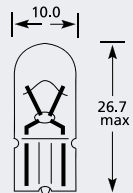

W5W w2.1x9.5d Miniature Halogen

Part No.	+ Packaging Options	ECE	Volts	Watts	Base	Description / Information	Colour
EBO500	SB TB	W5W	12v	5w	W2.1x9.5d	Ⓔ Marked	□