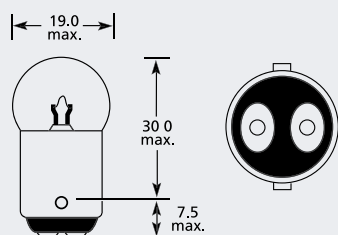

R5W BA15d SBC (Small Bayonet Cap) Standard Bulb

Part No.	+ Packaging Options	ECE	Volts	Watts	Base	Description / Information	Colour
EBO206	SB TB	R5W	6v	5w	Ba15d	(E) Marked	□
EBO209	SB TB SC TC	R5W	12v	5w	Ba15d	(E) Marked	□
EBO210	SB TB		12v	10w	Ba15d		□
EBO250	SB		24v	10w	Ba15d		□
EBO150	SB TB SC	R5W	24v	5w	Ba15d	(E) Marked	□
EBO153	TC	R5W	24v	5w	Ba15d	(E) Marked / Long Life	□
EBO247	SB TB	R5W	24v	5w	Ba15d	(E) Marked / Heavy Duty	□
EBO875	SB TB		28v	7w	Ba15d		□