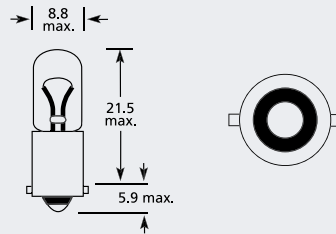

T4W BA9s MCC (Miniature Centre Contact) Standard Bulb

Part No.	+ Packaging Options	ECE	Volts	Watts	Base	Description / Information	Colour
EBO293	SB TB	T4W	6v	4w	Ba9s	ⓔ Marked	☐
EBO292	TB		12v	3w	Ba9s		☐
EBO231	TC	T4W	12v	4w	Ba9s	ⓔ Marked / Long Life	☐
EBO233	SB TB SC TC	T4W	12v	4w	Ba9s	ⓔ Marked	☐
EBO249	SB TB SC	T4W	24v	4w	Ba9s	ⓔ Marked	☐
EBO255	SB TB	T4W	24v	4w	Ba9s	ⓔ Marked / Heavy Duty	☐
EBO259	TC	T4W	24v	4w	Ba9s	ⓔ Marked / Long Life	☐
EB1590	TB		48v	5w	Ba9s		☐