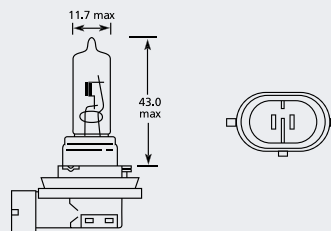

H9 PGJ19-5 Halogen

Part No.	+ Packaging Options	ECE	Volts	Watts	Base	Description / Information	Colour
EB0709	SB SC	H9	12v	65w	PGJ19-5	Ⓔ Marked	□