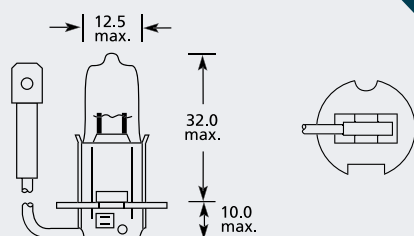

H3 PK22s Halogen

Part No.	+ Packaging Options	ECE	Volts	Watts	Base	Description / Information	Colour
EBO455	SB		6v	55w	PK22s		☐
EB1456	SC		12v	20w	PK22s		☐
EBO457	SB		12v	35w	PK22s		☐
EBO403	SB	H3	12v	55w	PK22s	(E) Marked / Premium Bulb	☐
EBO451	TC	H3	12v	55w	PK22s	(E) Marked / Long Life Bulb	☐
EBO453	SB SC TC	H3	12v	55w	PK22s	(E) Marked	☐
EB1453	TR	H3	12v	55w	PK22s	(E) Marked / Upgrade Blue Tint	☒
EB1454	SB SC		12v	55w	PK22s	Import	☐
EBO483	SB SC		12v	100w	PK22s		☐
EBO489	SB SC		12v	130w	PK22s		☐
EBO444	SB		24v	50w	PK22s		☐
EBO404	SB	H3	24v	70w	PK22s	(E) Marked	☐
EBO460	SB SC	H3	24v	70w	PK22s	(E) Marked	☐
EBO461	SB	H3	24v	70w	PK22s	(E) Marked / Heavy Duty	☐
EBO495	SB		24v	100w	PK22s		☐
EBO496	SB		24v	130w	PK22s		☐
EBO442	SB		48v	45w	PK22s		☐
EBO443	SB		80v	55w	PK22s		☐