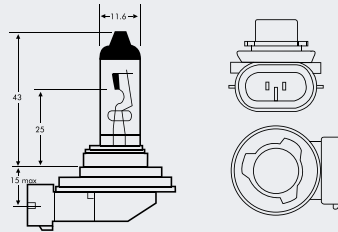

H16 PGJ19-3 Halogen

Part No.	+ Packaging Options	ECE	Volts	Watts	Base	Description / Information	Colour
EB0716	SB	H16	12v	19w	PGJ19-3	Ⓔ Marked	☐