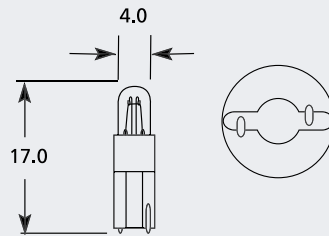

KW2x4.6d Tacho Bulb

Part No.	+ Packaging Options	ECE	Volts	Watts	Base	Description / Information	Base Colour
EBO305	SB TB		12v	1.8w	KW2x4.6d	Grey	■
EBO306	SB TB		12v	0.5w	KW2x4.6d	Grey	■
EBO307	SB TB		12v	0.5w	KW2x4.6d	Grey Frosted	■
EBO309	TB		12v	1.2w	KW2x4.6d	Transparent	□
EBO308	TB		12v	1.2w	KW2x4.6d	White	■
EBO539	SB		24v	1w	KW2x4.6d	White	■
EBO538	TB		24v	1.2w	KW2x4.6d	Transparent	□