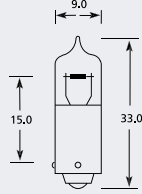

H21W / HY21W BAY9s Miniature Halogen

Part No.	+ Packaging Options	ECE	Volts	Watts	Base	Description / Information	Colour
EBO392	SB	HY21W	12v	21w	BAY9s	ⓔ Marked	☐
EBO436	SB TB	H21W	12v	21w	BAY9s	ⓔ Marked	☐
EBO435	SB TB	H21W	24v	21w	BAY9s	ⓔ Marked	☐