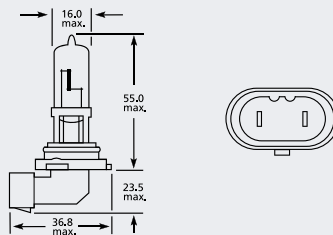

HB3 P20d Halogen

Part No.	+ Packaging Options	ECE	Volts	Watts	Base	Description / Information	Colour
EB9005	SB SC	HB3	12v	60w	P20d	Ⓔ Marked	☐
EB9100	SB		12v	100w	P20d		☐
EB1005	TR	HB3	12v	60w	P20d	Ⓔ Marked / Upgrade Blue Tint	☒
EB3005	TR	HB3	12v	60w	P20d	Ⓔ Marked / Upgrade 50% More Light	☐