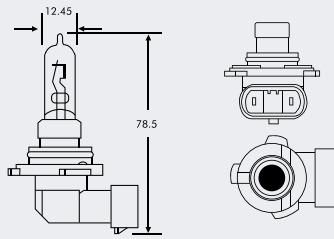

HiR1 PX22d Halogen

Part No.	+ Packaging Options	ECE	Volts	Watts	Base	Description / Information	Colour
EB0191	SB	HiR1	12v	65w	PX22d	ⓔ Marked	☐