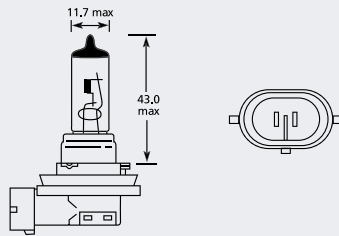

H8 PGJ19-1 Halogen

Part No.	+ Packaging Options	ECE	Volts	Watts	Base	Description / Information	Colour
EB0708	SB SC	H8	12v	35w	PGJ19-1	Ⓔ Marked	□