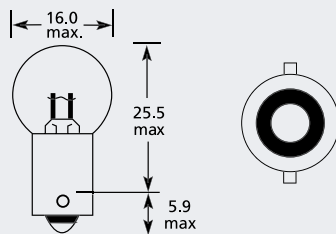

BA9s MCC (Miniature Centre Contact) Standard Bulb

Part No.	+ Packaging Options	ECE	Volts	Watts	Base	Description / Information	Colour
EBO951	SB TB		6v	5w	Ba9s		☐
EBO651	SB TB		12v	2.8w	Ba9s		☐
EBO989	SB TB SC TC		12v	5w	Ba9s		☐
EBO227	SB TB		24v	5w	Ba9s		☐

Packaging Option Codes SB Single Box TB Trade Box (x10) SC Single Clam TC Twin Clam SR Single Retail Box TR Twin Retail Box

Add option code to the end of the part number for packaging specific number. Example: EBO477SB is EBO477 in a single box