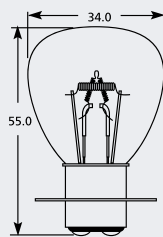

P15d Motorcycle Lamp

Part No.	+ Packaging Options	ECE	Volts	Watts	Base	Description / Information	Colour
EB1001	SB		6v	25/25w	P15d		☐

Packaging Option Codes SB Single Box TB Trade Box (x10) SC Single Clam TC Twin Clam SR Single Retail Box TR Twin Retail Box

Add option code to the end of the part number for packaging specific number. Example: EBO477SB is EBO477 in a single box