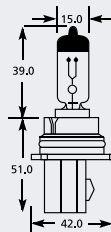

P29t Halogen

Part No.	+ Packaging Options	ECE	Volts	Watts	Base	Description / Information	Colour
EB9003	SB		12v	100/80w	P29t		☐
EB9004	SB		12v	65/45w	P29t	ⓔ Marked	☐

Packaging Option Codes SB Single Box TB Trade Box (x10) SC Single Clam TC Twin Clam SR Single Retail Box TR Twin Retail Box

Add option code to the end of the part number for packaging specific number. Example: EB0477**SB** is EB0477 in a single box