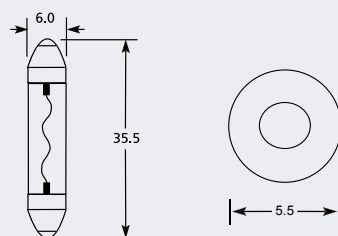

S5.5 Festoon Bulb

ABC123

Part No.	+ Packaging Options	ECE	Volts	Watts	Base	Description / Information	Colour
EBO158	TB		12v	3w	S5.5	31 x 6	☐
EBO257	SB TB		24v	3w	S5.5	35.5 x 6	☐

Packaging Option Codes SB Single Box TB Trade Box (x10) SC Single Clam TC Twin Clam SR Single Retail Box TR Twin Retail Box

Add option code to the end of the part number for packaging specific number. Example: EBO477**SB** is EBO477 in a single box