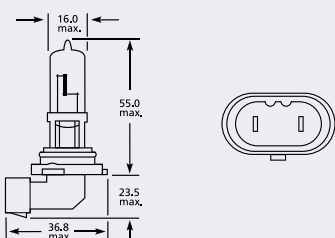

HB3 P20d Halogen

Part No.	+ Packaging Options	ECE	Volts	Watts	Base	Description / Information	Colour
EB9005	SB SC	HB3	12v	60w	P20d	ⓔ Marked	☐
EB9100	SB		12v	100w	P20d		☐
EB1005	TR	HB3	12v	60w	P20d	ⓔ Marked / Upgrade Blue Tint	☒
EB3005	TR	HB3	12v	60w	P20d	ⓔ Marked / Upgrade 50% More Light	☐