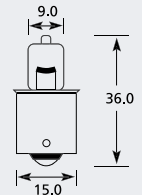

BA15s SCC (Small Centre Contact) Miniature Halogen

Part No.	+ Packaging Options	ECE	Volts	Watts	Base	Description / Information	Colour
EBO467	SB TB		12v	5w	BA15s		☐
EBO468	SB TB		12v	10w	BA15s		☐
EBO470	SB		12v	20w	BA15s		☐
EBO906	TB		12v	21w	BA15s		☐
EBO795	SB		12v	50w	BA15s		☐
EBO469	SB		24v	20w	BA15s		☐
EB1051	SB		24v	50w	BA15s		☐