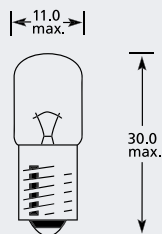

T10 E10 MES Panel / Indicator Bulb

Part No.	+ Packaging Options	ECE	Volts	Watts	Base	Description / Information	Colour
EBO695	SB TB		24v	2.8w	E10		☐

Packaging Option Codes SB Single Box TB Trade Box (x10) SC Single Clam TC Twin Clam SR Single Retail Box TR Twin Retail Box

Add option code to the end of the part number for packaging specific number. Example: EBO477**SB** is EBO477 in a single box