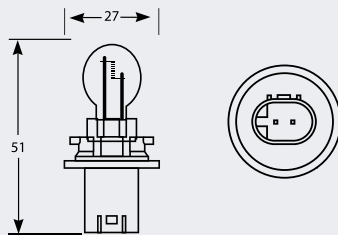

HPC16WY Globe Standard Bulb

Part No.	+ Packaging Options	ECE	Volts	Watts	Base	Description / Information	Colour
EB0183	SB		12v	16w	HPC16WY	Amber	■