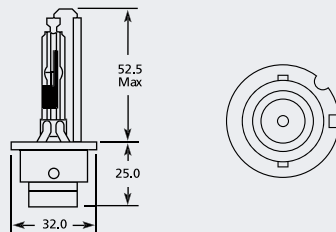

D2R P32d-3 Xenon HID

Part No.	+ Packaging Options	ECE	Volts	Watts	Base	Description / Information	Colour
EB0002	SB	D2R	85v	35w	P32d-3	Ⓔ Marked	□
EB1002	SR	D2R	85v	35w	P32d-3	Ⓔ Marked / Upgrade Blue Tint / 6000k	■