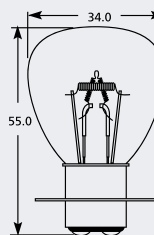

P15d Motorcycle Lamp

Part No.	+ Packaging Options	ECE	Volts	Watts	Base	Description / Information	Colour
EB1001	SB		6v	25/25w	P15d		☐

Packaging Option Codes SB Single Box TB Trade Box (x10) SC Single Clam TC Twin Clam SR Single Retail Box TR Twin Retail Box

Add option code to the end of the part number for packaging specific number.

Example: EBO477SB is EBO477 in a single box