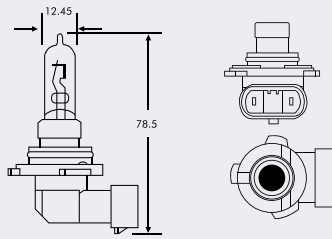

HiR1 PX22d Halogen

Part No.	+ Packaging Options	ECE	Volts	Watts	Base	Description / Information	Colour
EB0191	SB	HiR1	12v	65w	PX22d	ⓔ Marked	☐