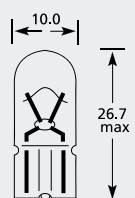

W5W w2.1x9.5d Miniature Halogen

Part No.	+ Packaging Options	ECE	Volts	Watts	Base	Description / Information	Colour
EBO500	SB TB	W5W	12v	5w	W2.1x9.5d	Ⓔ Marked	□