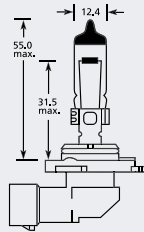

H12 PZ20d Halogen

Part No.	+ Packaging Options	ECE	Volts	Watts	Base	Description / Information	Colour
EBO712	SB	H12	12v	53w	PZ20d	ⓔ Marked	☐