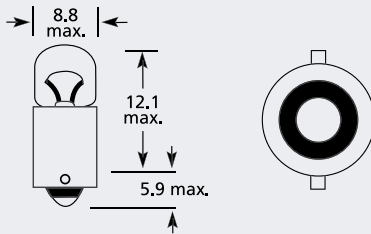

Add option code to the end of the part number for packaging specific number. Example: EBO477**SB** is EBO477 in a single box

BA9s MCC Tubular Panel / Indicator Bulb

Part No.	+ Packaging Options	ECE	Volts	Watts	Base	Description / Information	Colour
EBO287	SB TB		6v	2w	Ba9s		<input type="checkbox"/>
EBO288	SB TB		12v	2w	Ba9s	Tubular	<input type="checkbox"/>
EBO289	SB TB		24v	2w	Ba9s		<input type="checkbox"/>