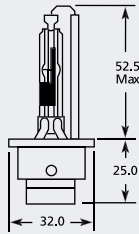

D4R P32d-6 Xenon HID

Part No.	+ Packaging Options	ECE	Volts	Watts	Base	Description / Information	Colour
EB0004	SB	D4R	42v	35w	P32d-6	Ⓔ Marked	□