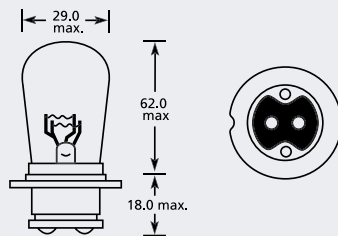

P36d Vertical British Pre-Focus Lamp

Part No.	+ Packaging Options	ECE	Volts	Watts	Base	Description / Information	Colour
EBO312	SB		6v	30/24w	P36d	Vertical Filament	☐
EBO370	SB		12v	45/40w	P36d		☐