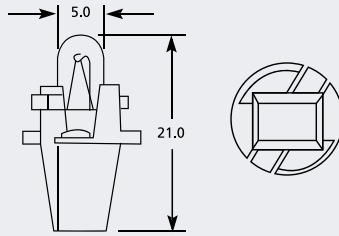

BX2d Tacho Bulb

Part No.	+ Packaging Options	ECE	Volts	Watts	Base	Description / Information	Base Colour
EBO350	SB TB		12v	1.2w	BX2d	Black	■
EBO524	SB		24v	1.2w	BX2d	Black	■