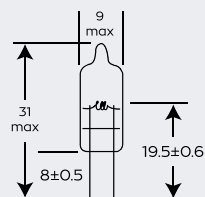

G4 Miniature Halogen

Part No.	+ Packaging Options	ECE	Volts	Watts	Base	Description / Information	Colour
EBO569	SB		12v	5w	G4		□
EBO570	SB		12v	10w	G4		□
EBO573	SB		12v	20w	G4		□