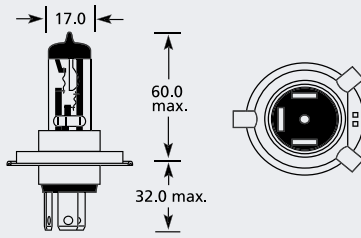

H4 P43t Halogen

Part No.	+ Packaging Options	ECE	Volts	Watts	Base	Description / Information	Colour
EBO905	SB		6v	60/55w	P43t		☐
EBO910	SB		6v	35/35w	P43t		☐
EB1046	SB		12v	35/35w	P43t		☐
EBO911	SB		12v	45/40w	P43t		☐
EBO409	SB	H4	12v	60/55w	P43t	ⓔ Marked / Heavy Duty	☐
EBO417	SB SC TC	H4	12v	60/55w	P43t	ⓔ Marked / Long Life Bulb	☐
EBO418	SB	H4	12v	60/55w	P43t	ⓔ Marked / Premium Bulb	☐
EBO472	SB SC TC	H4	12v	60/55w	P43t	ⓔ Marked	☐
EB1472		TR	H4	12v	P43t	ⓔ Marked / Upgrade Blue Tint	☒
EB2472		TR	H4	12v	P43t	ⓔ / Upgrade Blue Tint & 50% More Light	☒
EB3472		TR	H4	12v	P43t	ⓔ Marked / Upgrade 50% More Light	☐
EB6472		TR	H4	12v	P43t	ⓔ Marked / Upgrade 150% More Light	☐
EBO473	SB SC		12v	100/55w	P43t		☐
EBO484	SB		12v	100/80w	P43t		☐
EB1484		TR	12v	100/80w	P43t	Upgrade 100w Off Road	☒
EBO426	SB		12v	100/90w	P43t		☐
EBO490	SB SC		12v	130/90w	P43t		☐
EBO486	SB SC		12v	160/100w	P43t		☐
EBO421	SB		24v	100/90w	P43t		☐
EBO422	SB		24v	130/90w	P43t		☐
EBO419	SB	H4	24v	75/70w	P43t	ⓔ Marked / Heavy Duty	☐
EBO420	SB	H4	24v	75/70w	P43t	ⓔ Marked / Premium Bulb	☐
EBO475	SB SC	H4	24v	75/70w	P43t	ⓔ Marked	☐