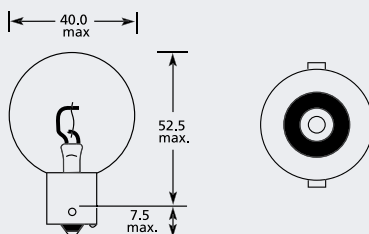

Ba15s (Small Centre Contact) Classic Lamp

Part No.	+ Packaging Options	ECE	Volts	Watts	Base	Description / Information	Colour
EBO621	SB		24v	36w	Ba15s	Vertical	☐