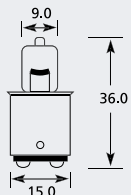

BA15d SBC (Small Bayonet Cap) Miniature Halogen

Part No.	+ Packaging Options	ECE	Volts	Watts	Base	Description / Information	Colour
EBO471	SB		12v	10w	BA15d		□