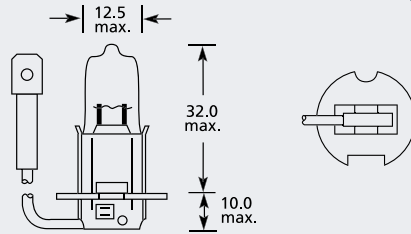

H3 PK22s Halogen

Part No.	+ Packaging Options	ECE	Volts	Watts	Base	Description / Information	Colour
EBO455	SB		6v	55w	PK22s		☐
EB1456	SC		12v	20w	PK22s		☐
EBO457	SB		12v	35w	PK22s		☐
EBO403	SB	H3	12v	55w	PK22s	(E) Marked / Premium Bulb	☐
EBO451	TC	H3	12v	55w	PK22s	(E) Marked / Long Life Bulb	☐
EBO453	SB SC TC	H3	12v	55w	PK22s	(E) Marked	☐
EB1453	TR	H3	12v	55w	PK22s	(E) Marked / Upgrade Blue Tint	☒
EB1454	SB SC		12v	55w	PK22s	Import	☐
EBO483	SB SC		12v	100w	PK22s		☐
EBO489	SB SC		12v	130w	PK22s		☐
EBO444	SB		24v	50w	PK22s		☐
EBO404	SB	H3	24v	70w	PK22s	(E) Marked	☐
EBO460	SB SC	H3	24v	70w	PK22s	(E) Marked	☐
EBO461	SB	H3	24v	70w	PK22s	(E) Marked / Heavy Duty	☐
EBO495	SB		24v	100w	PK22s		☐
EBO496	SB		24v	130w	PK22s		☐
EBO442	SB		48v	45w	PK22s		☐
EBO443	SB		80v	55w	PK22s		☐