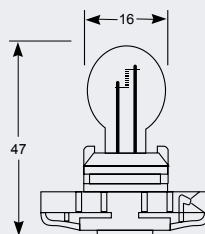

PY24W PGU20/4 Globe Standard Bulb

Part No.	+ Packaging Options	ECE	Volts	Watts	Base	Description / Information	Colour
EB0186	SB	PY24W	12v	24w	PGU20/4	Ⓔ Marked / Amber	■