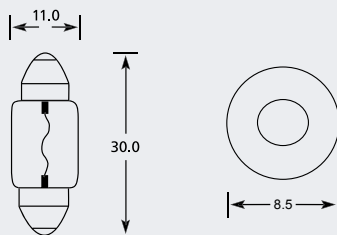

S8.5 Festoon Bulb

ABC123

Part No.	+ Packaging Options	ECE	Volts	Watts	Base	Description / Information	Colour
EBO269	SB TB SC TC		12v	10w	SV8.5	28 x 10	☐

Packaging Option Codes SB Single Box TB Trade Box (x10) SC Single Clam TC Twin Clam SR Single Retail Box TR Twin Retail Box

Add option code to the end of the part number for packaging specific number. Example: EBO477**SB** is EBO477 in a single box