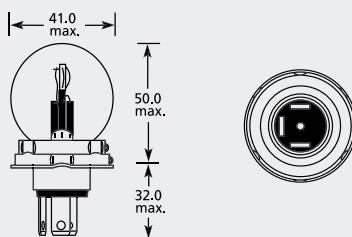

R2 P45t Classic Lamp

Part No.	+ Packaging Options	ECE	Volts	Watts	Base	Description / Information	Colour
EBO423	SB		6v	45/40w	P45t		☐
EBO410	SB SC	R2	12v	45/40w	P45t	Ⓔ Marked	☐
EBO416	SB		12v	60/40w	P45t		☐
EBO429	SB	R2	24v	55/50w	P45t	Ⓔ Marked	☐