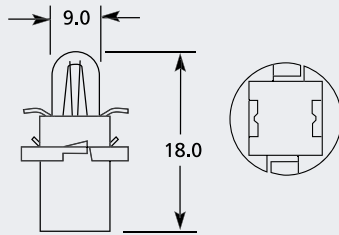

EBSN1 / EBSN7 Tacho Bulb

Part No.	+ Packaging Options	ECE	Volts	Watts	Base	Description / Information	Base Colour
EBO518	TB		24v	1.2w	EBSN1	Grey	■
EBO519	TB		24v	1w	EBSN7	Yellow	■