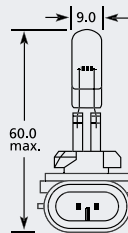

Part No.	+ Packaging Options	ECE	Volts	Watts	Base	Description / Information	Colour
EBO894	SB		12v	37.5w	PGJ13	Right Angled Based	☐
EBO886	SB		12v	50w	PGJ13	Right Angled Based	☐