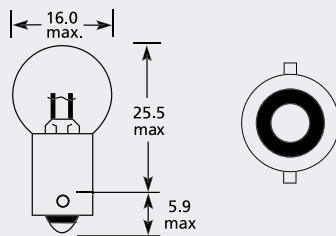

BA9s MCC (Miniature Centre Contact) Standard Bulb

Part No.	+ Packaging Options	ECE	Volts	Watts	Base	Description / Information	Colour
EBO951	SB TB		6v	5w	Ba9s		☐
EBO651	SB TB		12v	2.8w	Ba9s		☐
EBO989	SB TB SC TC		12v	5w	Ba9s		☐
EBO227	SB TB		24v	5w	Ba9s		☐

Packaging Option Codes SB Single Box TB Trade Box (x10) SC Single Clam TC Twin Clam SR Single Retail Box TR Twin Retail Box

Add option code to the end of the part number for packaging specific number. Example: EBO477SB is EBO477 in a single box