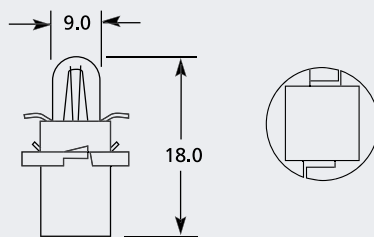

EBSN10 / EBS-N / BAX10D Tacho Bulb

Part No.	+ Packaging Options	ECE	Volts	Watts	Base	Description / Information	Base Colour
EBO517	SB TB		24v	1.2w	EBSN10	Beige	■
EBO559	TB		24v	1.2w	EBS-N	Yellow	■
EBO560	TB		24v	1.2w	BAX10D	Grey	■
EBO561	TB		24v	2.4w	EBSN10	Yellow	■