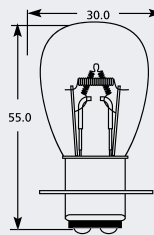

PX15d-3 Motorcycle Lamp

Part No.	+ Packaging Options	ECE	Volts	Watts	Base	Description / Information	Colour
EB1010	SB		6v	25/25w	PX15d-3		☐
EB1011	SB		12v	35/35w	PX15d-3		☐
EB1012	SB		12v	45/40w	PX15d-3		☐