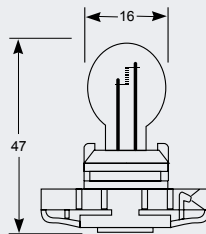

PSY24W PG20/4 Globe Standard Bulb

Part No.	+ Packaging Options	ECE	Volts	Watts	Base	Description / Information	Colour
EB0187	SB	PSY24W	12v	24w	PG20/4	Ⓔ Marked / Amber	■