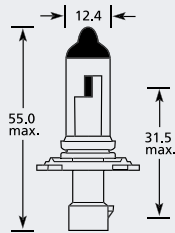

HB4A P22d Halogen

Part No.	+ Packaging Options	ECE	Volts	Watts	Base	Description / Information	Colour
EB9103	SB	HB4A	12v	51w	P22d	ⓔ Marked	☐