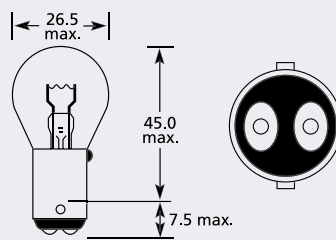

P21W Ba15d SBC (Small Bayonet Cap) Standard Bulb

Part No.	+ Packaging Options	ECE	Volts	Watts	Base	Description / Information	Colour
EBO319	SB TB		6v	18w	Ba15d		☐
EBO335	SB TB SC TC	P21W	12v	21w	Ba15d	ⓔ Marked	☐
EBO348	SB		24v	12w	Ba15d		☐
EBO338	SB		24v	18w	Ba15d		☐
EBO291	SB TB	P21W	24v	21w	Ba15d	ⓔ Marked / Heavy Duty	☐
EBO376	TB	P21W	24v	21w	Ba15d	ⓔ Marked / Premium	☐
EBO346	SB TB SC	P21W	24v	21w	Ba15d	ⓔ Marked	☐
EBO347	TC	P21W	24v	21w	Ba15d	ⓔ Marked / Heavy Duty	☐
EBO333	SB TB		24v	24w	Ba15d		☐
EBO344	SB TB		28v	26w	Ba15d		☐
EB4597	SB TB		48v	24w	Ba15d		☐