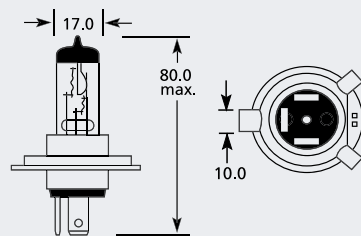

H4 PX43t Halogen

Part No.	+ Packaging Options	ECE	Volts	Watts	Base	Description / Information	Colour
EBO408	SB		12v	35/35w	PX43t		☐