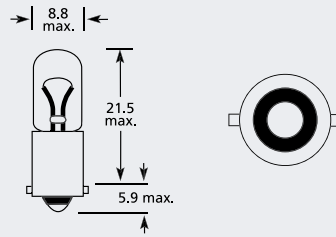

T4W BA9s MCC (Miniature Centre Contact) Standard Bulb

Part No.	+ Packaging Options	ECE	Volts	Watts	Base	Description / Information	Colour
EBO293	SB TB	T4W	6v	4w	Ba9s	ⓔ Marked	☐
EBO292	TB		12v	3w	Ba9s		☐
EBO231	TC	T4W	12v	4w	Ba9s	ⓔ Marked / Long Life	☐
EBO233	SB TB SC TC	T4W	12v	4w	Ba9s	ⓔ Marked	☐
EBO249	SB TB SC	T4W	24v	4w	Ba9s	ⓔ Marked	☐
EBO255	SB TB	T4W	24v	4w	Ba9s	ⓔ Marked / Heavy Duty	☐
EBO259	TC	T4W	24v	4w	Ba9s	ⓔ Marked / Long Life	☐
EB1590	TB		48v	5w	Ba9s		☐