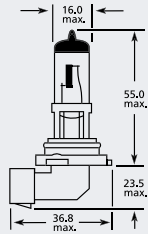

Add option code to the end of the part number for packaging specific number. Example: EB0477**SB** is EB0477 in a single box

HB4 P22d Halogen

Part No.	+ Packaging Options	ECE	Volts	Watts	Base	Description / Information	Colour
EB1906	TR	HB4	12v	51w	P22d	ⓔ Marked / Upgrade Blue Tint	<input checked="" type="checkbox"/>
EB3006	TR	HB4	12v	51w	P22d	ⓔ Marked / Upgrade 50% More Light	<input type="checkbox"/>
EB9006	SB SC	HB4	12v	51w	P22d	ⓔ Marked	<input type="checkbox"/>
EB9102	SB		12v	80w	P22d		<input type="checkbox"/>