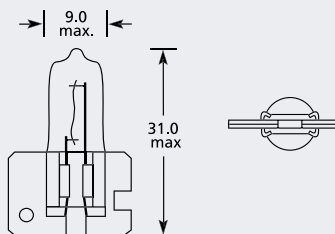

H2 X511 Halogen

Part No.	+ Packaging Options	ECE	Volts	Watts	Base	Description / Information	Colour
EBO479	SB SC	H2	12v	55w	X511	ⓔ Marked	☐
EBO482	SB		12v	100w	X511		☐
EBO480	SB	H2	24v	70w	X511	ⓔ Marked	☐
EBO492	SB		24v	100w	X511		☐