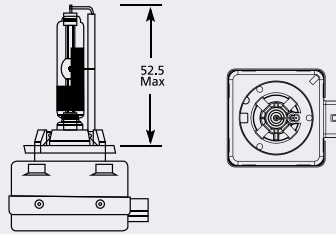

D1R PK32d-3 Xenon HID

Part No.	+ Packaging Options	ECE	Volts	Watts	Base	Description / Information	Colour
EB0001	SB	D1R	85v	35w	PK32d-3	Ⓔ Marked	□