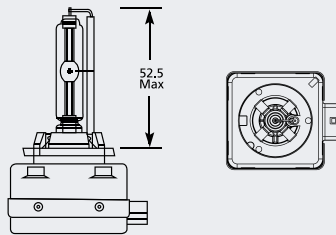

D1S PK32d-2 Xenon HID

Part No.	+ Packaging Options	ECE	Volts	Watts	Base	Description / Information	Colour
EB0101	SB	D1S	85v	35w	PK32d-2	Ⓔ Marked	□
EB1101	SR	D1S	85v	35w	PK32d-2	Ⓔ Marked / Upgrade Blue Tint / 6000k	■
EB1901	SR		85v	35w	PK32d-2	Off-road / Upgrade Blue Tint / 7000k	■