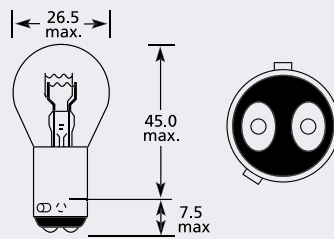

P21/4W BAZ15d SBC (Small Bayonet Cap) Standard Bulb

ABC123

Part No.	+ Packaging Options	ECE	Volts	Watts	Base	Description / Information	Colour
EBO566	SB TB SC TC	P21/4W	12v	21/4w	BAZ15d	Ⓔ Marked	☐
EBO567	SB TB	P21/4W	24v	21/4w	BAZ15d	Ⓔ Marked	☐