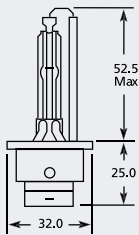

D4S P32d-5 Xenon HID

Part No.	+ Packaging Options	ECE	Volts	Watts	Base	Description / Information	Colour
EB0104	SB	D4S	42v	35w	P32d-5	Ⓔ Marked	□
EB1104	SR	D4S	42v	35w	P32d-5	Ⓔ Marked / Upgrade Blue Tint / 6000k	■
EB1904	SR		42v	35w	P32d-5	Off-road / Upgrade Blue Tint / 7000k	■