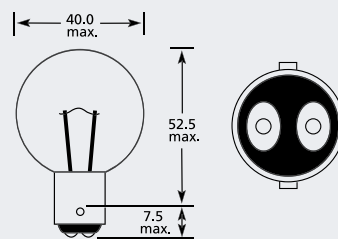

Ba15d Bulb

Part No.	+ Packaging Options	ECE	Volts	Watts	Base	Description / Information	Colour
EBO805	SB		12v	12w	Ba15d		☐
EBO810	SB		12v	24w	Ba15d		☐
EBO817	SB		24v	12w	Ba15d		☐
EBO822	SB		24v	20w	Ba15d		☐

Packaging Option Codes SB Single Box TB Trade Box (x10) SC Single Clam TC Twin Clam SR Single Retail Box TR Twin Retail Box

Add option code to the end of the part number for packaging specific number. Example: EBO477SB is EBO477 in a single box