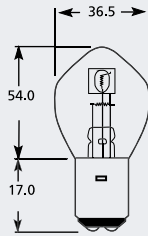

1. Turn off ignition and remove key
2. Turn off the lights at the switch
3. Remove fuse(s) for lighting to isolate the HID circuit

CLASSIC & BRITISH PRE-FOCUS LAMPS

S2 BA20d Classic Lamp

Part No.	+ Packaging Options	ECE	Volts	Watts	Base	Description / Information	Colour
EBO430	SB		6v	15/15w	BA20d		<input type="checkbox"/>
EBO412	SB		6v	25/25w	BA20d		<input type="checkbox"/>
EBO411	SB		6v	35/35w	BA20d		<input type="checkbox"/>
EBO428	SB		6v	45/40w	BA20d		<input type="checkbox"/>
EBO394	SB TB		12v	25/25w	BA20d		<input type="checkbox"/>
EBO395	SB	S2	12v	35/35w	BA20d	ⓔ Marked	<input type="checkbox"/>
EBO396	SB		12v	45/40w	BA20d		<input type="checkbox"/>
EBO398	SB		24v	45/40w	BA20d		<input type="checkbox"/>