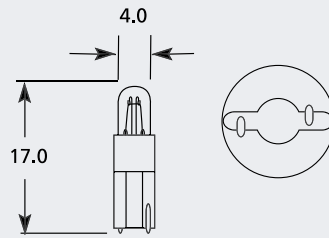

KW2x4.6d Tacho Bulb

Part No.	+ Packaging Options	ECE	Volts	Watts	Base	Description / Information	Base Colour
EBO305	SB TB		12v	1.8w	KW2x4.6d	Grey	■
EBO306	SB TB		12v	0.5w	KW2x4.6d	Grey	■
EBO307	SB TB		12v	0.5w	KW2x4.6d	Grey Frosted	■
EBO309	TB		12v	1.2w	KW2x4.6d	Transparent	□
EBO308	TB		12v	1.2w	KW2x4.6d	White	■
EBO539	SB		24v	1w	KW2x4.6d	White	■
EBO538	TB		24v	1.2w	KW2x4.6d	Transparent	□