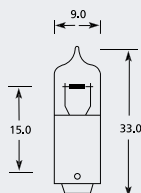

H6W BAX9s Miniature Halogen

Part No.	+ Packaging Options	ECE	Volts	Watts	Base	Description / Information	Colour
EBO434	SB TB SC TC		12v	6w	BAX9s	Ⓔ Marked	□