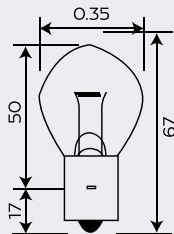

BA20s Classic Lamp

Part No.	+ Packaging Options	ECE	Volts	Watts	Base	Description / Information	Colour
EBO399	SB		12v	35w	BA20s		☐