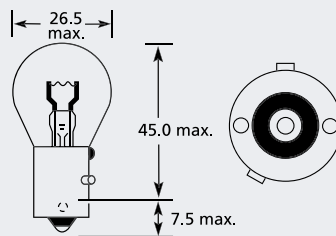

PR21W BAU15s SCC (Single Centre Contact) Standard Bulb

Part No.	+ Packaging Options	ECE	Volts	Watts	Base	Description / Information	Colour
EBO385	SB TB	PR21W	12v	21w	BAW15s	ⓔ Marked / Red	■