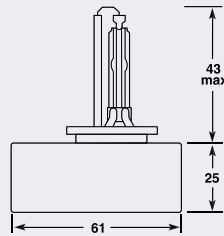

REPLACING HID XENON LAMPS
EASY AS 1, 2, 3

D5S PK32d-7 Xenon HID

Part No.	+ Packaging Options	ECE	Volts	Watts	Base	Description / Information	Colour
EB0105	SB	D5S	12v	25w	PK32d-7	Ⓔ Marked	<input type="checkbox"/>