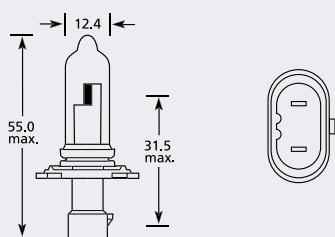

HB3A P20d Halogen

Part No.	+ Packaging Options	ECE	Volts	Watts	Base	Description / Information	Colour
EB9101	SB	HB3A	12v	60w	P20d	ⓔ Marked	☐

Packaging Option Codes SB Single Box TB Trade Box (x10) SC Single Clam TC Twin Clam SR Single Retail Box TR Twin Retail Box

Add option code to the end of the part number for packaging specific number. Example: EB0477**SB** is EB0477 in a single box