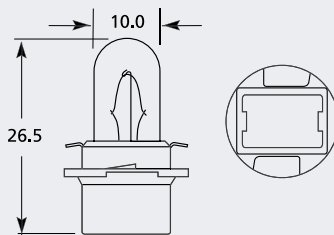

B12.3d /B12.9d Tacho Bulb

Part No.	+ Packaging Options	ECE	Volts	Watts	Base	Description / Information	Base Colour
EBO533	SB TB SC		12v	2cp	B12.3d	White	■
EBO534	SB TB		12v	2w	B12.9d	White	■