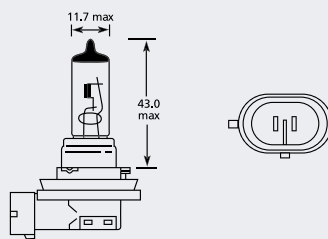

H11 PGJ19-2 Halogen

Part No.	+ Packaging Options	ECE	Volts	Watts	Base	Description / Information	Colour
EBO711	SB SC	H11	12v	55w	PGJ19-2	ⓔ Marked	☐
EBO458	SB	H11	24v	70w	PGJ19-2	ⓔ Marked	☐
EBO459	SB	H11	24v	70w	PGJ19-2	ⓔ Marked / Heavy Duty	☐

Packaging Option Codes SB Single Box TB Trade Box (x10) SC Single Clam TC Twin Clam SR Single Retail Box TR Twin Retail Box

Add option code to the end of the part number for packaging specific number. Example: EBO477SB is EBO477 in a single box