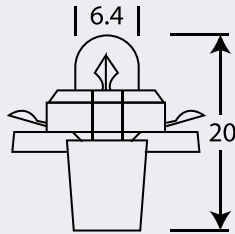

B11d Tacho Bulb

Part No.	+ Packaging Options	ECE	Volts	Watts	Base	Description / Information	Base Colour
EBO318	TB		14v	1CP	B11d	Black	■