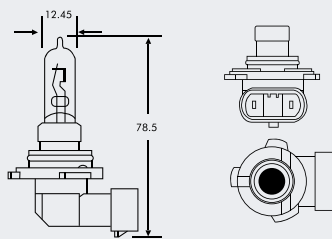

HiR2 PX22d Halogen

Part No.	+ Packaging Options	ECE	Volts	Watts	Base	Description / Information	Colour
EB0190	SB	HiR2	12v	55w	PX22d	ⓔ Marked	☐