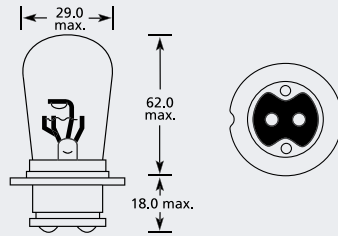

P36d British Pre-Focus Lamp

Part No.	+ Packaging Options	ECE	Volts	Watts	Base	Description / Information	Colour
EBO414	SB SC		12v	50/40w	P36d		☐
EBO415	SB		12v	45/40w	P36d	Left Hand Version	☐
EBO373	SB		24v	44/38w	P36d		☐
EBO437	SB		24v	54/44w	P36d		☐
EBO368	SB		26v	50/50w	P36d		☐