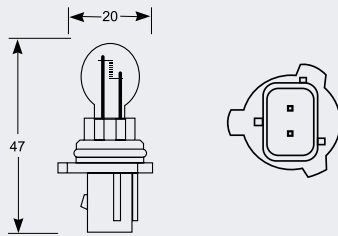

P13W PG18.5d-1 Globe Standard Bulb

Part No.	+ Packaging Options	ECE	Volts	Watts	Base	Description / Information	Colour
EB0184	SB	P13W	12v	13w	PG18.5d-1	Ⓔ Marked	□