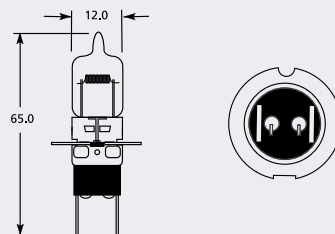

H3C P22d/5 Halogen

Part No.	+ Packaging Options	ECE	Volts	Watts	Base	Description / Information	Colour
EB1452	SB	H3C	12v	55w	P22d/5		☐

Packaging Option Codes SB Single Box TB Trade Box (x10) SC Single Clam TC Twin Clam SR Single Retail Box TR Twin Retail Box

Add option code to the end of the part number for packaging specific number. Example: EBO477**SB** is EBO477 in a single box