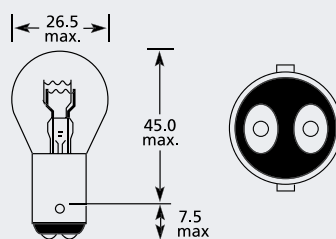

BA15d SBC (Small Bayonet Cap) Standard Bulb

Part No.	+ Packaging Options	ECE	Volts	Watts	Base	Description / Information	Colour
EBO381	SB TB		12v	21/5w	Ba15d		☐
EBO427	TB		12v	21/5w	Ba15d	Amber	■