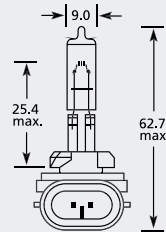

H27W/2 PGJ13 Halogen

Part No.	+ Packaging Options	ECE	Volts	Watts	Base	Description / Information	Colour
EBO881	SB SC	H27w/2	12v	27w	PGJ13	(E) Marked	☐