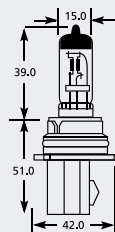

HB5 PX29t Halogen

Part No.	+ Packaging Options	ECE	Volts	Watts	Base	Description / Information	Colour
EB9007	SB		12v	60/55w	PX29t		☐
EB9107	SB		12v	100/80w	PX29t		☐