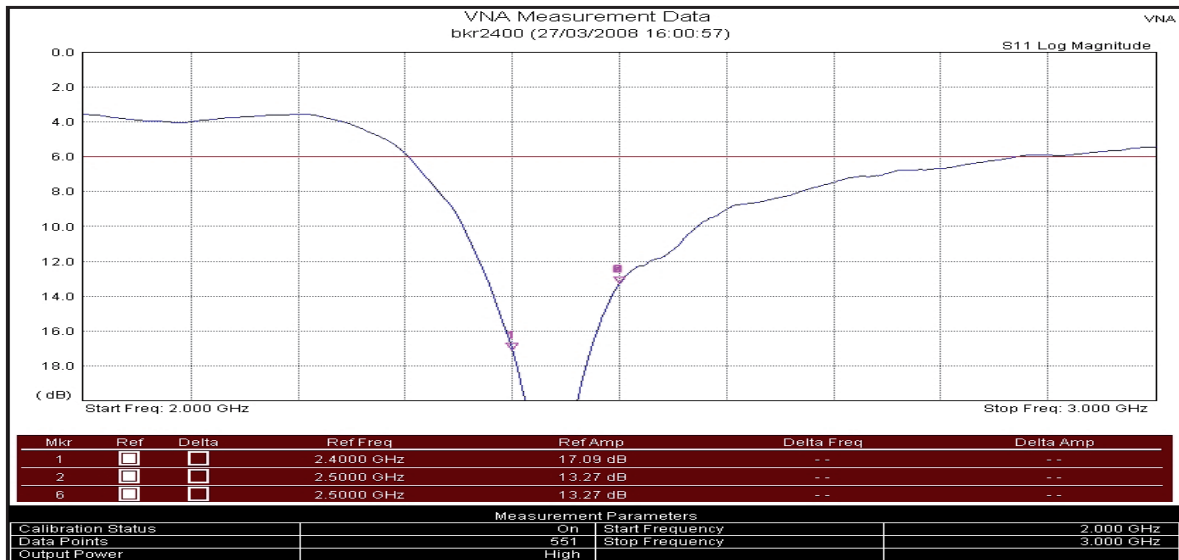

BKR2400 | 2.4 GHz Dipole Antenna

Return Loss