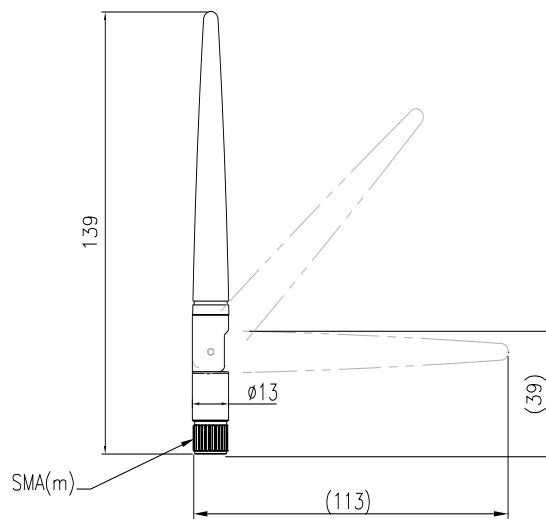

Popular Ordering Options

FBKR35068-SM-KR	BKR2400 with SMA-Male connector
FBKR35068-RS-KR	BKR2400 with RP-SMA connector

www.ead-ltd.com

Specifications subject to change without notice.

5 Little Balmer
Buckingham Industrial Park
Buckingham
MK18 1TF
UK

Tel: +44 (0)1280 825044
Fax: +44 (0)1280 817179
Email: sales@ead-ltd.com
Web: www.ead-ltd.com

EAD 
embedded antenna design ltd

BKR2400 | 2.4 GHz Dipole Antenna

Return Loss

Outline Drawing

Specifications subject to change without notice.