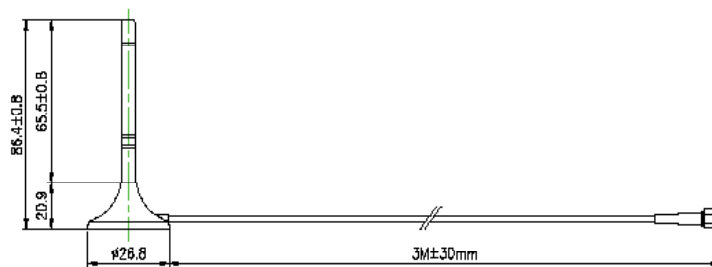

Specifications subject to change without notice.

5 Little Balmer
Buckingham Industrial Park
Buckingham
MK18 1TF
UK

Tel: +44 (0)1280 824055
Fax: +44 (0)1280 817179
Email: sales@ead-ltd.com
Web: www.ead-ltd.com