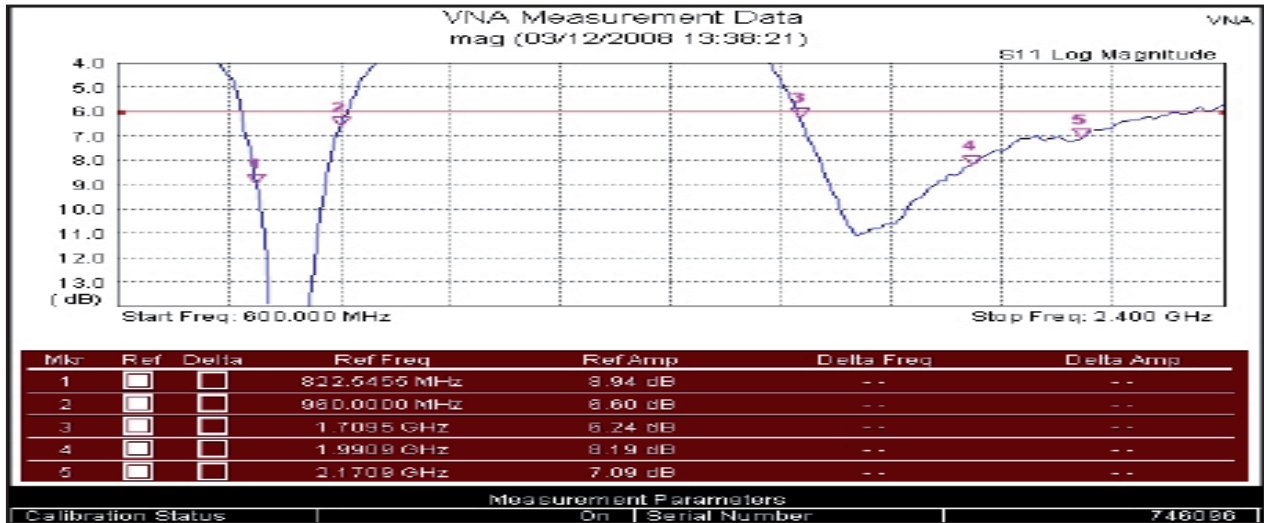

Outline Drawing