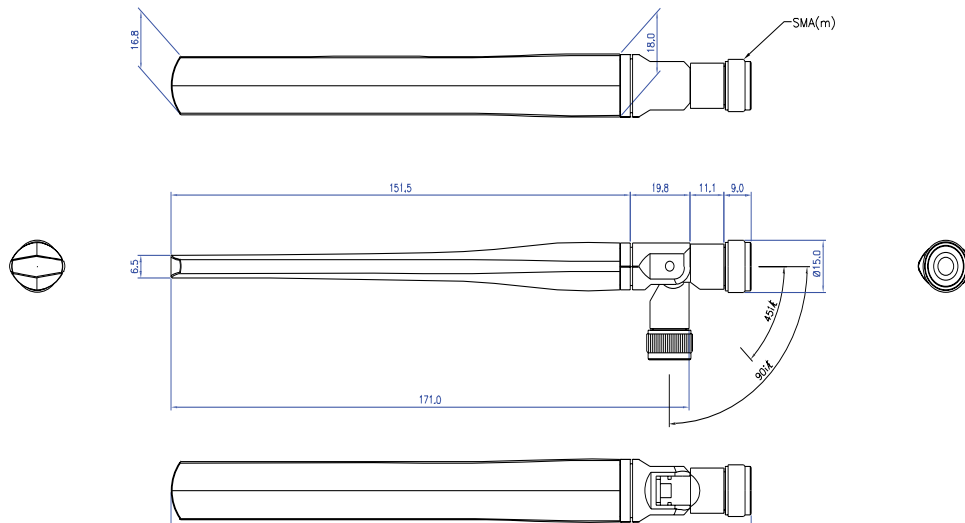

Specifications subject to change without notice.

5 Little Balmer
Buckingham Industrial Park
Buckingham
MK18 1TF
UK

Tel: +44 (0)1280 824055
Fax: +44 (0)1280 817179
Email: sales@ead-ltd.com
Web: www.ead-ltd.com