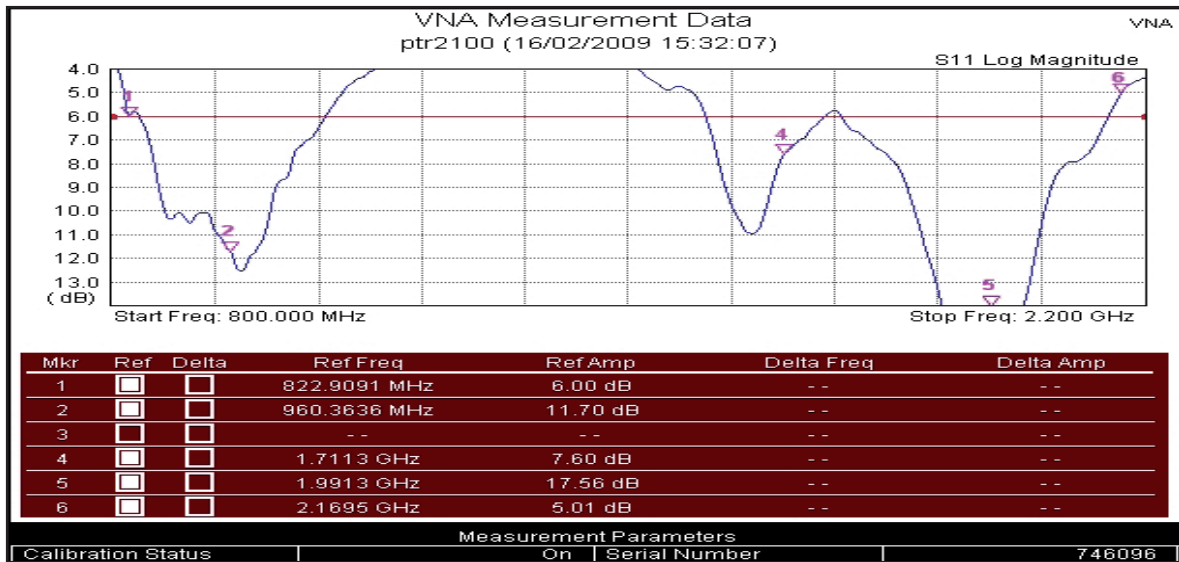

PTR2100| PentaBand Multiposition Antenna

Return Loss

Outline Drawing