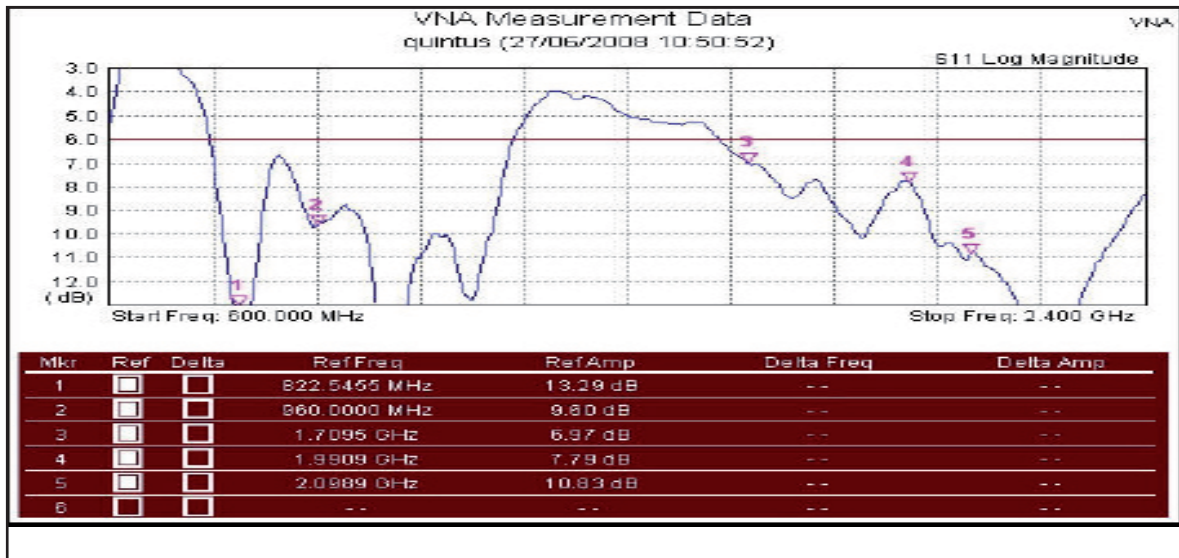

Specifications subject to change without notice.

5 Little Balmer
Buckingham Industrial Park
Buckingham
MK18 1TF
UK

Tel: +44 (0)1280 824055
Fax: +44 (0)1280 817179
Email: sales@ead-ltd.com
Web: www.ead-ltd.com