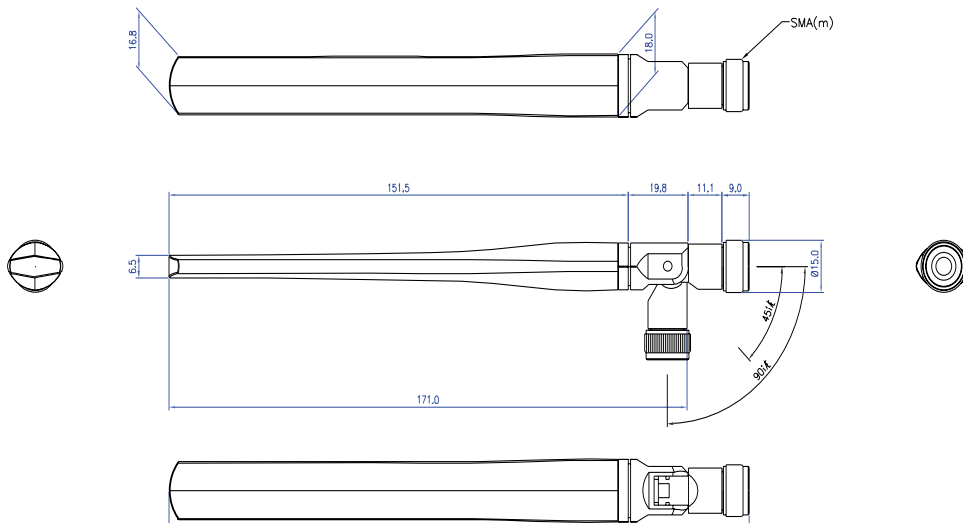

Specifications subject to change without notice.

5 Little Balmer
Buckingham Industrial Park
Buckingham
MK18 1TF
UK

Tel: +44 (0)1280 824055
Fax: +44 (0)1280 817179
Email: sales@ead-ltd.com
Web: www.ead-ltd.com