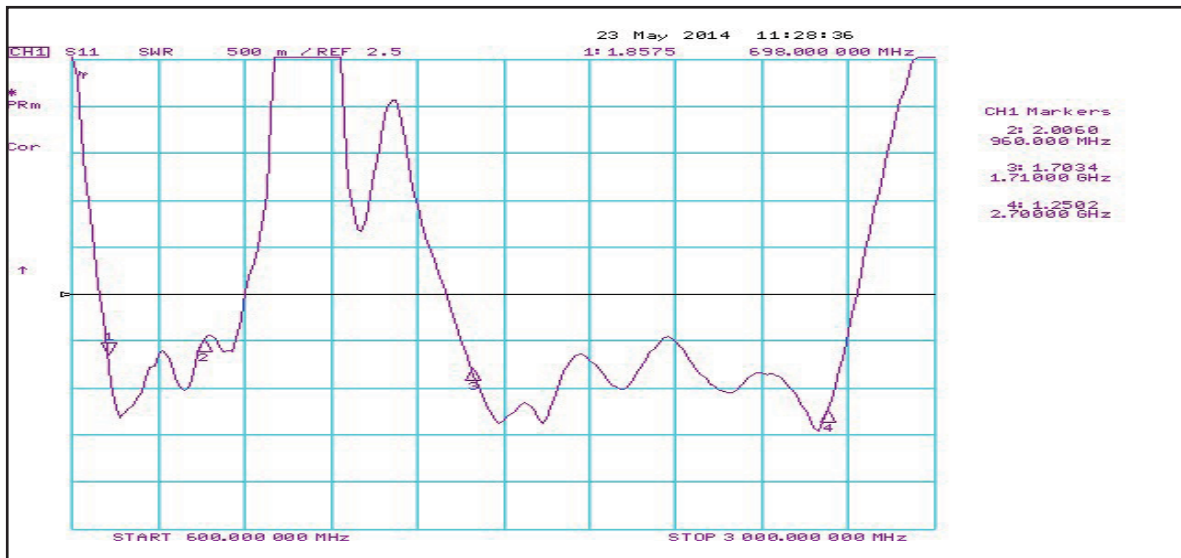

Outline Drawing