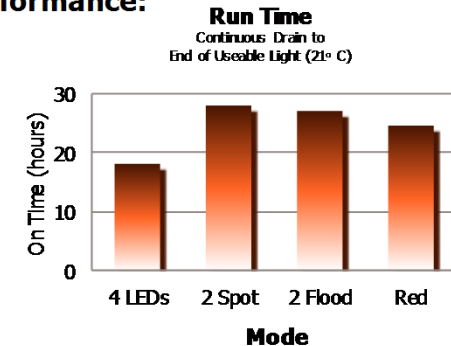

Performance:

Tested according to ANSI/NEMA FL 1 Standards.

Important Notice

This datasheet contains information specific to products manufactured at the time of its publication
Contents herein do not constitute a warranty
©Energizer / All Rights Reserved