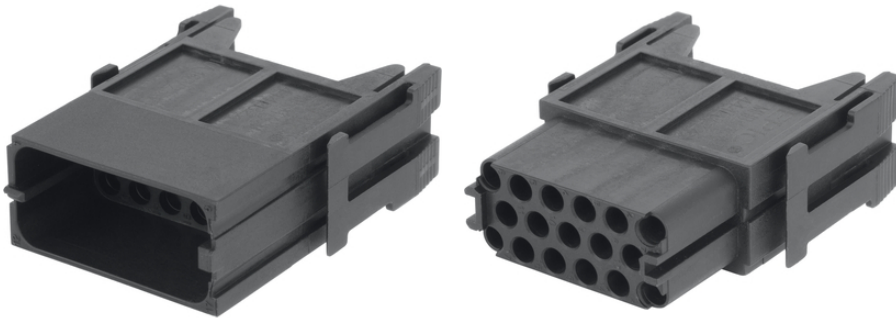

EPIC® MH 17

High flexibility by the use of any combination of inserts in one connector

Info

Stamped gold plated contacts with 0.8mm diameter for D-Sub inserts
Universal module for 17 contacts in smallest space

Wind Energy

Rail

Mechanical and plant engineering

Automation & fältinstallation

Flame-retardant

Benefits

Universal module for 17 contacts in smallest space

Crimp connection for permanent vibration proof contact

EPIC® MH system is mateable with the market standard

The mix of different functions in one plug guarantees high flexibility

Railway applications

- Fire protection on railway vehicles: Test according EN 45545-2. Requirement sets R22 and R23. Hazard level HL1, HL2 and HL4

EPIC® MH 17

Application range

Mechanical engineering
Robotics industry
Plant engineering
Renewable energy
Railway applications / vehicle construction

Technical Data

Classification:	ETIM 5.0 Class-ID: EC002641 ETIM 5.0 Class-Description: Modular connector (industrial connector)
Rated voltage (V):	160 V
Rated impulse voltage:	2.5 kV
Rated current (A):	10 A
Pollution degree:	3
Flammability:	UL94 V-0
Contact resistance:	< 5 mOhm
Number of contacts:	17
Termination methods:	Crimp termination: 0.14 - 2.5 mm ²
Material:	Polyamide, glass fibre-reinforced
Cycle of mechanical operation:	500
Certifications:	UL-tested: UL File Number: E75770
Temperature range:	-40°C +125°C