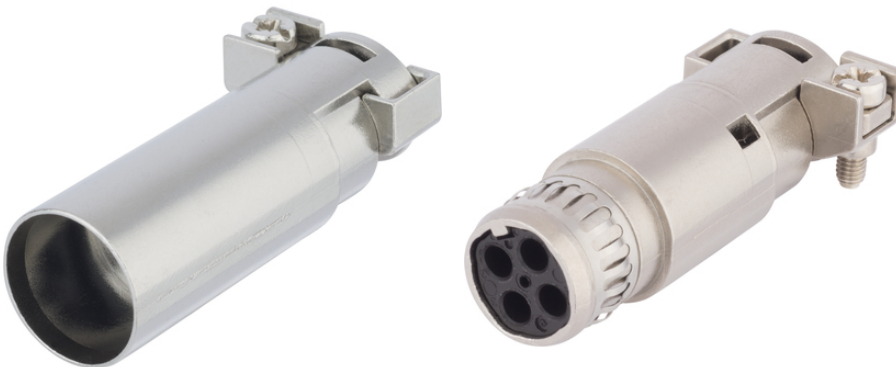

EPIC® MH Bus PIN 1x(4) contact holder

High flexibility by the use of any combination of inserts in one connector

Info

Stamped gold plated contacts with 0.8mm diameter for D-Sub inserts
Shielded modul for data and signal transmission

Wind Energy

Rail

Mechanical and plant engineering

Automation & fältinstallation

Benefits

Shielded modul for data and signal transmission

EPIC® MH system is mateable with the market standard

Crimp connection for permanent vibration proof contact

The mix of different functions in one plug guarantees high flexibility

Railway applications

- Fire protection on railway vehicles: Test according EN 45545-2. Requirement sets R22 and R23. Hazard level HL1, HL2 and HL4

EPIC® MH Bus PIN 1x(4) contact holder

Application range

Mechanical engineering
Robotics industry
Plant engineering
Renewable energy
Railway applications / vehicle construction

Technical Data

Classification:	ETIM 5.0 Class-ID: EC002641 ETIM 5.0 Class-Description: Modular connector (industrial connector)
Rated voltage (V):	50
Rated impulse voltage:	0,8 kV
Rated current (A):	10
Pollution degree:	3
Flammability:	UL94 V-0
Number of contacts:	4
Termination methods:	Crimp termination: 0.14 - 2.5 mm ²
Material:	PA
Cycle of mechanical operation:	500
Certifications:	UL-tested: UL File Number: E75770
Temperature range:	-40°C +125°C