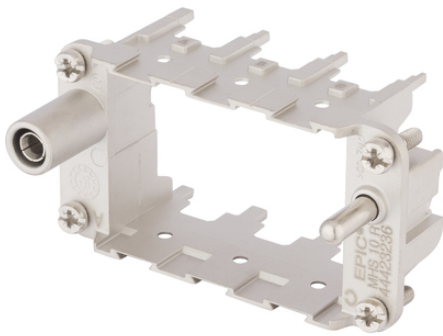

## EPIC® MH 10 multi frame

High flexibility by the use of any combination of inserts in one connector

### Info

Stamped gold plated contacts with 0.8mm diameter for D-Sub inserts  
Frame system for modules

Assembly time

Wind Energy

Solar Energy

Rail

Mechanical and plant engineering

### Benefits

Multi frame for own and competition modules

EPIC® MH system is mateable with the market standard

The mix of different functions in one plug guarantees high flexibility

Railway applications

- Fire protection on railway vehicles: Test according EN 45545-2. Requirement sets R22 and R23. Hazard level HL1, HL2 and HL4

PE connection from 1mm<sup>2</sup> up to 6mm<sup>2</sup> with end sleeve, 10mm<sup>2</sup> with adapter