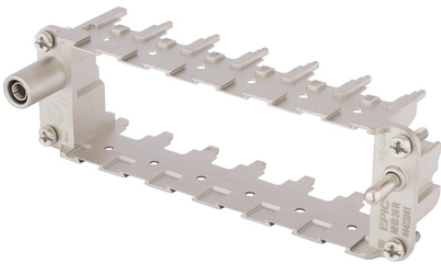

## EPIC® MH 24 multi frame

High flexibility by the use of any combination of inserts in one connector

### Info

Stamped gold plated contacts with 0.8mm diameter for D-Sub inserts  
Frame system for modules

Assembly time

Wind Energy

Solar Energy

Rail

Mechanical and plant engineering

### Benefits

Multi frame for own and competition modules

EPIC® MH system is mateable with the market standard

The mix of different functions in one plug guarantees high flexibility

Railway applications

- Fire protection on railway vehicles: Test according EN 45545-2. Requirement sets R22 and R23. Hazard level HL1, HL2 and HL4

PE connection from 1mm<sup>2</sup> up to 6mm<sup>2</sup> with end sleeve, 10mm<sup>2</sup> with adapter