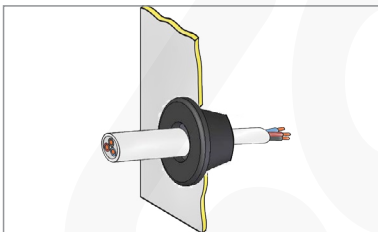

Rubber grommet, BDE type

FEATURES & BENEFITS

popular rubber grommets

recommended for sheathed cables supplying portable receivers, e.g. welding cables

MECHANICAL DATA

Material	SBR+NR rubber
Halogen-free	yes
Operating temperature [°C]	-30 ÷ +85

CERTIFICATES & STANDARDS

IP rating	IP30 minimum
-----------	--------------

Type	Index Ergom	A	D	d	H	L	Colour	Cable external diameter [mm]	Quantity in package [pcs]
BDE 11 (100 PCS)	E03DK-05010100101	16,5	24	7,0	4	30	black	6 ÷ 8	100
BDE 13 (100 PCS)	E03DK-05010100301	21	31	8,0	6	23	black	9 ÷ 12	100
BDE 16 (100 PCS)	E03DK-05010100501	23	34	10,5	6	23	black	11 ÷ 15	100
BDE 21 (100 PCS)	E03DK-05010100701	29	42	13,5	6	25	black	14 ÷ 18	100
BDE 29 (50 PCS)	E03DK-05010100901	38	50	17,0	7	30	black	18 ÷ 25	50
BDE 36 (20 PCS)	E03DK-05010101101	48	62	22,0	8	34	black	24 ÷ 34	20
BDE 42 (10 PCS)	E03DK-05010101301	55	63	31,0	8	39	black	31 ÷ 44	10
BDE 48 (10 PCS)	E03DK-05010101501	65	72	41,0	8	45	black	40 ÷ 54	10
BDE 54 (10 PCS)	E03DK-05010101701	78	85	51,0	8	50	black	52 ÷ 66	10
BDE 67 (10 PCS)	E03DK-05010101901	90	97	63,0	8	63	black	65 ÷ 78	10
BDE 11WT (100 PCS)	E03DK-05010100201	16,5	24	7,0	4	30	white	6 ÷ 8	100
BDE 13WT (100 PCS)	E03DK-05010100401	21	31	8,0	6	23	white	9 ÷ 12	100
BDE 16WT (100 PCS)	E03DK-05010100601	23	34	10,5	6	23	white	11 ÷ 15	100
BDE 36 WT (20 PCS)	E03DK-05010101201	48	62	22,0	8	34	white	24 ÷ 34	20
BDE 54 WT (10 PCS)	E03DK-05010101801	78	85	51,0	8	50	white	52 ÷ 66	10