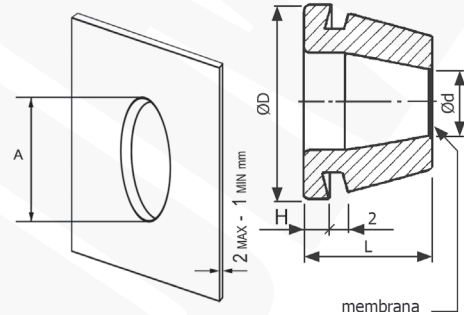

Rubber grommet, BDE type

FEATURES & BENEFITS

popular rubber grommets

recommended for sheathed cables supplying portable receivers, e.g. welding cables

MECHANICAL DATA

Material	SBR+NR rubber
Halogen-free	yes
Operating temperature [°C]	-30 ÷ +85

CERTIFICATES & STANDARDS

IP rating	IP30 minimum
-----------	--------------

Type	Index Ergom	A	D	d	H	L	Colour	Cable external diameter [mm]	Quantity in package [pcs]
BDE 11 (100 PCS)	E03DK-05010100101	16,5	24	7,0	4	30	black	6 ÷ 8	100
BDE 13 (100 PCS)	E03DK-05010100301	21	31	8,0	6	23	black	9 ÷ 12	100
BDE 16 (100 PCS)	E03DK-05010100501	23	34	10,5	6	23	black	11 ÷ 15	100
BDE 21 (100 PCS)	E03DK-05010100701	29	42	13,5	6	25	black	14 ÷ 18	100
BDE 29 (50 PCS)	E03DK-05010100901	38	50	17,0	7	30	black	18 ÷ 25	50
BDE 36 (20 PCS)	E03DK-05010101101	48	62	22,0	8	34	black	24 ÷ 34	20
BDE 42 (10 PCS)	E03DK-05010101301	55	63	31,0	8	39	black	31 ÷ 44	10
BDE 48 (10 PCS)	E03DK-05010101501	65	72	41,0	8	45	black	40 ÷ 54	10
BDE 54 (10 PCS)	E03DK-05010101701	78	85	51,0	8	50	black	52 ÷ 66	10
BDE 67 (10 PCS)	E03DK-05010101901	90	97	63,0	8	63	black	65 ÷ 78	10
BDE 11WT (100 PCS)	E03DK-05010100201	16,5	24	7,0	4	30	white	6 ÷ 8	100
BDE 13WT (100 PCS)	E03DK-05010100401	21	31	8,0	6	23	white	9 ÷ 12	100
BDE 16WT (100 PCS)	E03DK-05010100601	23	34	10,5	6	23	white	11 ÷ 15	100
BDE 36 WT (20 PCS)	E03DK-05010101201	48	62	22,0	8	34	white	24 ÷ 34	20
BDE 54 WT (10 PCS)	E03DK-05010101801	78	85	51,0	8	50	white	52 ÷ 66	10