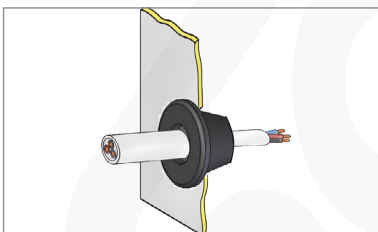

Rubber grommet, BDE type

FEATURES & BENEFITS

popular rubber grommets

recommended for sheathed cables supplying portable receivers, e.g. welding cables

MECHANICAL DATA

Material	SBR+NR rubber
Halogen-free	yes
Operating temperature [°C]	-30 ÷ +85

CERTIFICATES & STANDARDS

IP rating	IP30 minimum
-----------	--------------

Type	Index Ergom	A	D	d	H	L	Colour	Cable external diameter [mm]	Quantity in package [pcs]
BDE 11 (100 PCS)	E03DK-05010100101	16,5	24	7,0	4	30	black	6 ÷ 8	100
BDE 13 (100 PCS)	E03DK-05010100301	21	31	8,0	6	23	black	9 ÷ 12	100
BDE 16 (100 PCS)	E03DK-05010100501	23	34	10,5	6	23	black	11 ÷ 15	100
BDE 21 (100 PCS)	E03DK-05010100701	29	42	13,5	6	25	black	14 ÷ 18	100
BDE 29 (50 PCS)	E03DK-05010100901	38	50	17,0	7	30	black	18 ÷ 25	50
BDE 36 (20 PCS)	E03DK-05010101101	48	62	22,0	8	34	black	24 ÷ 34	20
BDE 42 (10 PCS)	E03DK-05010101301	55	63	31,0	8	39	black	31 ÷ 44	10
BDE 48 (10 PCS)	E03DK-05010101501	65	72	41,0	8	45	black	40 ÷ 54	10
BDE 54 (10 PCS)	E03DK-05010101701	78	85	51,0	8	50	black	52 ÷ 66	10
BDE 67 (10 PCS)	E03DK-05010101901	90	97	63,0	8	63	black	65 ÷ 78	10
BDE 11WT (100 PCS)	E03DK-05010100201	16,5	24	7,0	4	30	white	6 ÷ 8	100
BDE 13WT (100 PCS)	E03DK-05010100401	21	31	8,0	6	23	white	9 ÷ 12	100
BDE 16WT (100 PCS)	E03DK-05010100601	23	34	10,5	6	23	white	11 ÷ 15	100
BDE 36 WT (20 PCS)	E03DK-05010101201	48	62	22,0	8	34	white	24 ÷ 34	20
BDE 54 WT (10 PCS)	E03DK-05010101801	78	85	51,0	8	50	white	52 ÷ 66	10