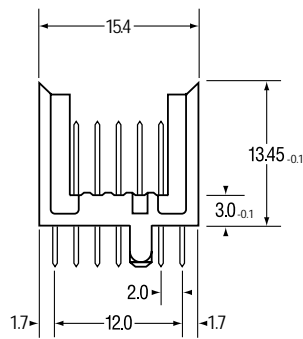

ERmet® 2mm Hard Metric Connectors

Vertical Male Connectors Type C For Backplanes

The ERmet type C vertical male connector provides 55 signal contacts and 22 ground shield contacts in 5+2 row x 11 position, fully loaded configuration. With 15 different standard pin lengths to choose from, this is one of the most versatile connectors available. The connector is designed for gas tight pressfit installation.

The ERmet type C vertical male connector incorporates pre-alignment guides but has no multi function cavity. This connector is designed to be used alone or in conjunction with either type B, L, M or N ERmet connectors, however it can only be installed at the lower end of a connector row. For detailed information on the modular stacking, see the information on type C positioning on page 15.

Dimensional Drawings

End View

Backplane Layout (viewed from connector side)

Dimensions shown are for reference purposes only. All dimensions are in millimeters (mm) unless otherwise noted. For backplane layout suggestions, see pages 123, 125, 127, 129 and 131.