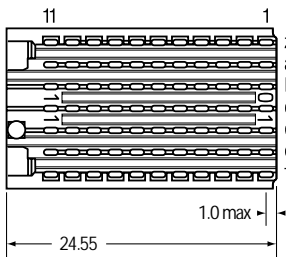

ERmet® 2mm Hard Metric Connectors

Vertical Male Connectors Type C For Backplanes

The ERmet type C vertical male connector provides 55 signal contacts and 22 ground shield contacts in 5+2 row x 11 position, fully loaded configuration. With 15 different standard pin lengths to choose from, this is one of the most versatile connectors available. The connector is designed for gas tight pressfit installation.

The ERmet type C vertical male connector incorporates pre-alignment guides but has no multi function cavity. This connector is designed to be used alone or in conjunction with either type B, L, M or N ERmet connectors, however it can only be installed at the lower end of a connector row. For detailed information on the modular stacking, see the information on type C positioning on page 15.

Dimensional Drawings

End View

Backplane Layout (viewed from connector side)

Dimensions shown are for reference purposes only. All dimensions are in millimeters (mm) unless otherwise noted. For backplane layout suggestions, see pages 123, 125, 127, 129 and 131.