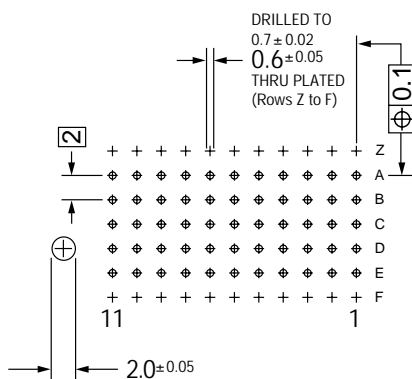

ERmet® 2mm Hard Metric Connectors

Vertical Male Connectors Type C For Backplanes

The ERmet type C vertical male connector provides 55 signal contacts and 22 ground shield contacts in 5+2 row x 11 position, fully loaded configuration. With 15 different standard pin lengths to choose from, this is one of the most versatile connectors available. The connector is designed for gas tight pressfit installation.

The ERmet type C vertical male connector incorporates pre-alignment guides but has no multi function cavity. This connector is designed to be used alone or in conjunction with either type B, L, M or N ERmet connectors, however it can only be installed at the lower end of a connector row. For detailed information on the modular stacking, see the information on type C positioning on page 15.

Dimensional Drawings

End View

Backplane Layout (viewed from connector side)

Dimensions shown are for reference purposes only. All dimensions are in millimeters (mm) unless otherwise noted. For backplane layout suggestions, see pages 123, 125, 127, 129 and 131.