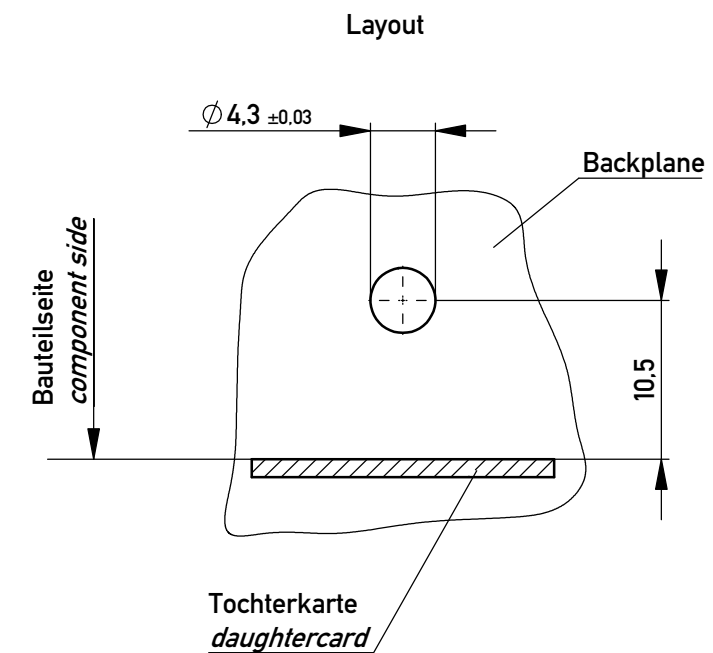

Schnorr Scheibe S 4 rostfrei  
"schnorr" washer

1) Sechskantmutter rostfrei ISO 4035 - M4  
nut

1) maximales Anzugsmoment: 70 Ncm  
max. torque: 70 Ncm

Bausatz in Polybeutel verpackt  
kit packed in plastic bag

M 1:1

144371	12	6 - 8	144078
144370	9.7	2.5 - 6	134733
Ident-Nr. / Id. no.	A	LP-Dicke / board thickness	Stift-Ident-Nr. / pin no.

Information:		Tolerances	All Dimensions in mm	Scale 2:1
All rights reserved. Only for Information. To ensure that this is the latest version of this drawing, please contact one of the ERNI companies before using.		Subject to modification without prior notice. Drawing will not be updated.		Designation <b>Führungsbolzen Bausatz</b> <b>ERmet Guiding System</b>
www.ERNI.com		<b>144369</b>		1 A3
d	14.03.2017	Class ERMBGR		
Index	Date			