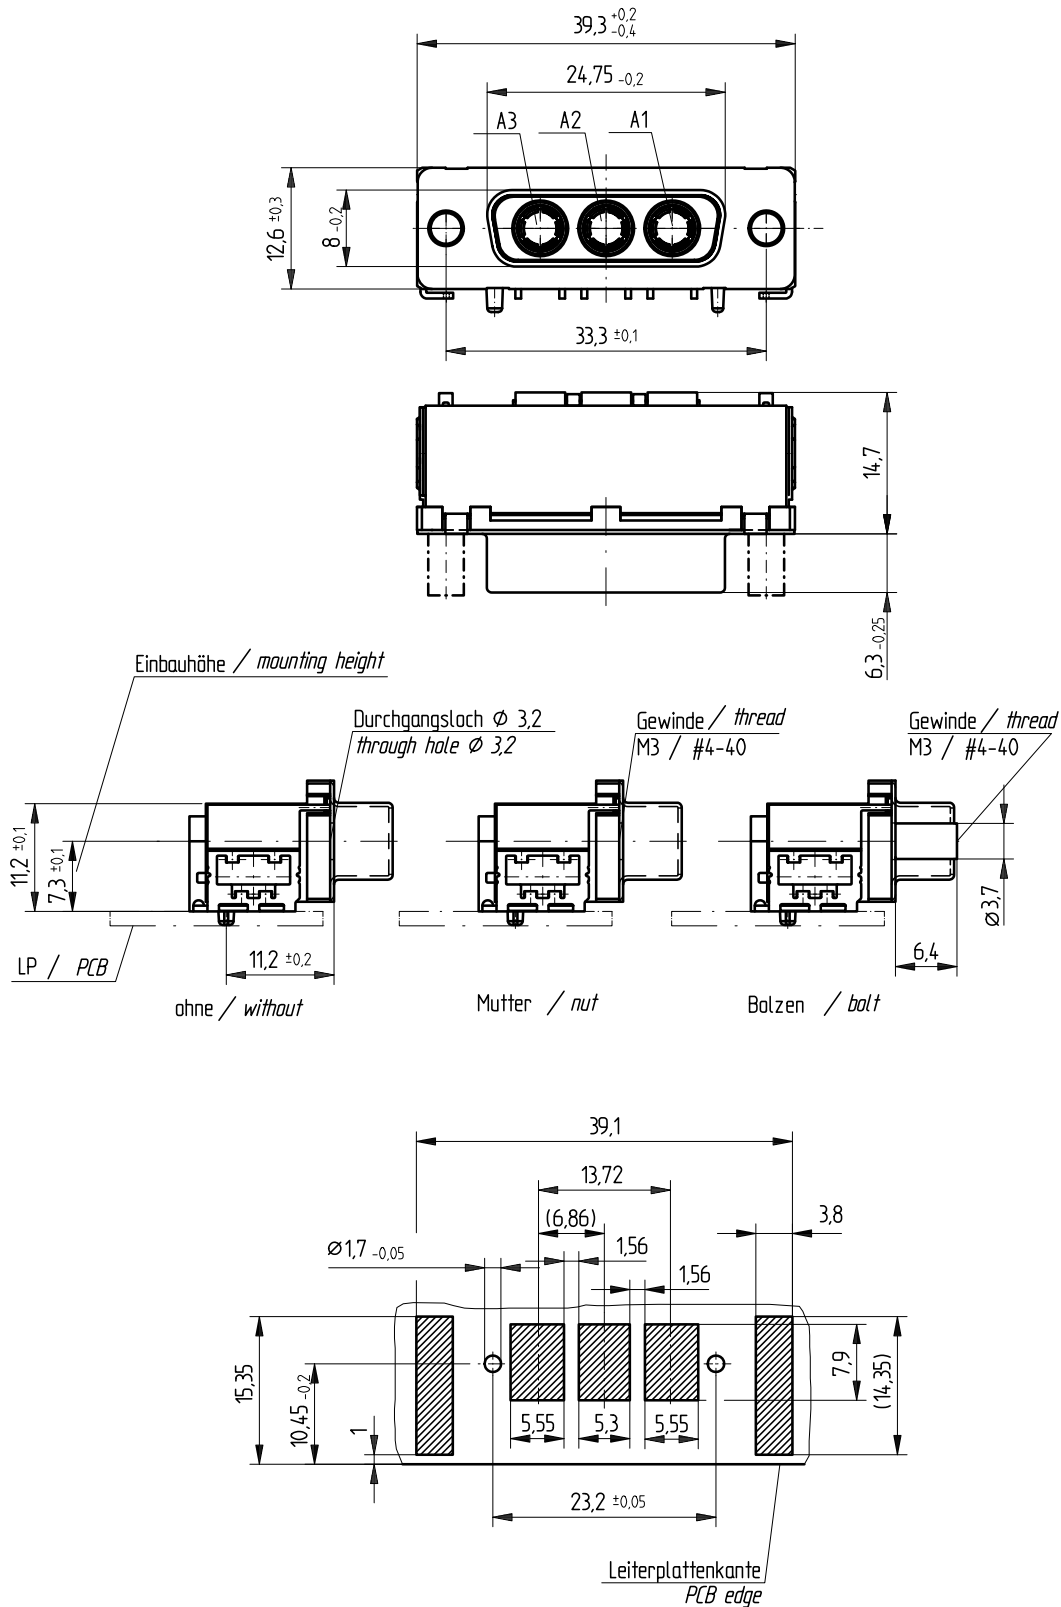

D-Sub Connectors

Right Angle Female High Current 7W2, 3W3, 3WK3

Versions with stamped high current contacts

Dimensional Drawing 7W2 SMT, THR and Pressfit Versions, Assembly Height 7.3 mm

All dimensions in mm

D-Sub Connectors

Right Angle Female High Current 7W2, 3W3, 3WK3

Dimensional Drawing 7W2 SMT

Dimensional Drawing 7W2 THR

Dimensional Drawing 7W2 Pressfit

All dimensions in mm

Dimensional Drawing 3W3, 3WK3 SMT

All dimensions in mm

D-Sub Connectors

Right Angle Female High Current 7W2

Ordering Information

SMT Versions

No. of Pins	Termination	Current	Assembly Height	Termination Length	Accessory Mating Side	Accessory Terminal Side	Packaging	Part Number
7W2	SMT	25 A	7.3 mm	–	None	–	Tape & Reel (75 pcs)	224263
7W2	SMT	25 A	7.3 mm	–	Thread M3	–	Tape & Reel (75 pcs)	224266
7W2	SMT	25 A	7.3 mm	–	Thread 4-40 UNC	–	Tape & Reel (75 pcs)	204795
7W2	SMT	25 A	7.3 mm	–	Threaded bolt M3	–	Tape & Reel (75 pcs)	224265
7W2	SMT	25 A	7.3 mm	–	Threaded bolt 4-40 UNC	–	Tape & Reel (75 pcs)	224264

Ordering Information

THR Versions

No. of Pins	Termination	Current	Assembly Height	Termination Length	Accessory Mating Side	Accessory Terminal Side	Packaging	Part Number
7W2	THR	25 A	7.3 mm	3.0 mm	None	Clip with assembly force	Tray (24 pcs)	214184
7W2	THR	25 A	7.3 mm	3.0 mm	Thread M3	Clip with assembly force	Tray (24 pcs)	214188
7W2	THR	25 A	7.3 mm	3.0 mm	Thread 4-40 UNC	Clip with assembly force	Tray (24 pcs)	214187
7W2	THR	25 A	7.3 mm	3.0 mm	Threaded bolt M3	Clip with assembly force	Tray (24 pcs)	214186
7W2	THR	25 A	7.3 mm	3.0 mm	Threaded bolt 4-40 UNC	Clip with assembly force	Tray (24 pcs)	214185