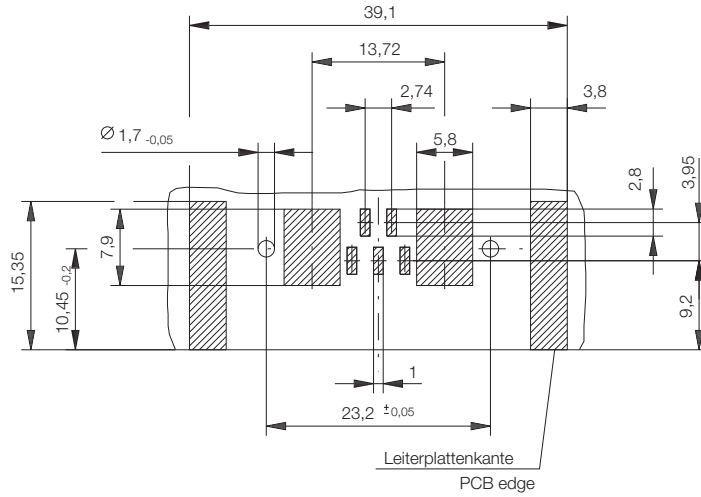

D-Sub Connectors

Right Angle Female High Current 7W2, 3W3, 3WK3

Versions with stamped high current contacts

Dimensional Drawing 7W2 SMT, THR and Pressfit Versions, Assembly Height 7.3 mm

All dimensions in mm

D-Sub Connectors

Right Angle Female High Current 7W2, 3W3, 3WK3

Dimensional Drawing 7W2 SMT

Dimensional Drawing 7W2 THR

Dimensional Drawing 7W2 Pressfit

All dimensions in mm

Dimensional Drawing 3W3, 3WK3 SMT

All dimensions in mm

D-Sub Connectors

Right Angle Female High Current 7W2

Ordering Information

SMT Versions

No. of Pins	Termination	Current	Assembly Height	Termination Length	Accessory Mating Side	Accessory Terminal Side	Packaging	Part Number
7W2	SMT	25 A	7.3 mm	–	None	–	Tape & Reel (75 pcs)	224263
7W2	SMT	25 A	7.3 mm	–	Thread M3	–	Tape & Reel (75 pcs)	224266
7W2	SMT	25 A	7.3 mm	–	Thread 4-40 UNC	–	Tape & Reel (75 pcs)	204795
7W2	SMT	25 A	7.3 mm	–	Threaded bolt M3	–	Tape & Reel (75 pcs)	224265
7W2	SMT	25 A	7.3 mm	–	Threaded bolt 4-40 UNC	–	Tape & Reel (75 pcs)	224264

Ordering Information

THR Versions

No. of Pins	Termination	Current	Assembly Height	Termination Length	Accessory Mating Side	Accessory Terminal Side	Packaging	Part Number
7W2	THR	25 A	7.3 mm	3.0 mm	None	Clip with assembly force	Tray (24 pcs)	214184
7W2	THR	25 A	7.3 mm	3.0 mm	Thread M3	Clip with assembly force	Tray (24 pcs)	214188
7W2	THR	25 A	7.3 mm	3.0 mm	Thread 4-40 UNC	Clip with assembly force	Tray (24 pcs)	214187
7W2	THR	25 A	7.3 mm	3.0 mm	Threaded bolt M3	Clip with assembly force	Tray (24 pcs)	214186
7W2	THR	25 A	7.3 mm	3.0 mm	Threaded bolt 4-40 UNC	Clip with assembly force	Tray (24 pcs)	214185