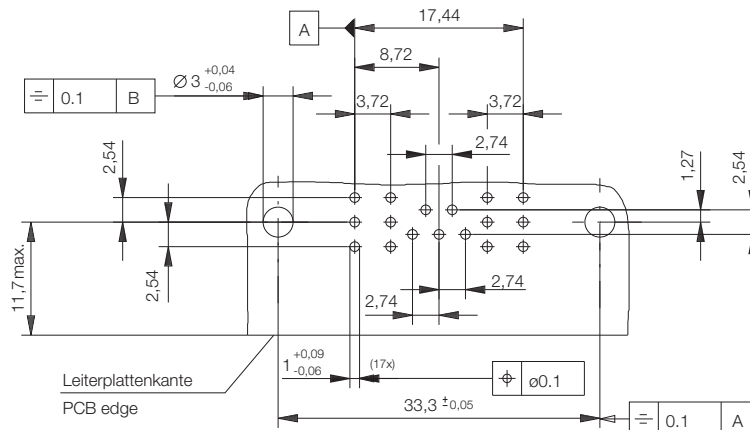

D-Sub Connectors

Right Angle Female High Current 7W2, 3W3, 3WK3

Versions with stamped high current contacts

Dimensional Drawing 7W2 SMT, THR and Pressfit Versions, Assembly Height 7.3 mm

All dimensions in mm

D-Sub Connectors

Right Angle Female High Current 7W2, 3W3, 3WK3

Dimensional Drawing 7W2 SMT

Dimensional Drawing 7W2 THR

Dimensional Drawing 7W2 Pressfit

All dimensions in mm

Dimensional Drawing 3W3, 3WK3 SMT

All dimensions in mm

D-Sub Connectors

Right Angle Female High Current 7W2

Ordering Information

SMT Versions

No. of Pins	Termination	Current	Assembly Height	Termination Length	Accessory Mating Side	Accessory Terminal Side	Packaging	Part Number
7W2	SMT	25 A	7.3 mm	–	None	–	Tape & Reel (75 pcs)	224263
7W2	SMT	25 A	7.3 mm	–	Thread M3	–	Tape & Reel (75 pcs)	224266
7W2	SMT	25 A	7.3 mm	–	Thread 4-40 UNC	–	Tape & Reel (75 pcs)	204795
7W2	SMT	25 A	7.3 mm	–	Threaded bolt M3	–	Tape & Reel (75 pcs)	224265
7W2	SMT	25 A	7.3 mm	–	Threaded bolt 4-40 UNC	–	Tape & Reel (75 pcs)	224264

Ordering Information

THR Versions

No. of Pins	Termination	Current	Assembly Height	Termination Length	Accessory Mating Side	Accessory Terminal Side	Packaging	Part Number
7W2	THR	25 A	7.3 mm	3.0 mm	None	Clip with assembly force	Tray (24 pcs)	214184
7W2	THR	25 A	7.3 mm	3.0 mm	Thread M3	Clip with assembly force	Tray (24 pcs)	214188
7W2	THR	25 A	7.3 mm	3.0 mm	Thread 4-40 UNC	Clip with assembly force	Tray (24 pcs)	214187
7W2	THR	25 A	7.3 mm	3.0 mm	Threaded bolt M3	Clip with assembly force	Tray (24 pcs)	214186
7W2	THR	25 A	7.3 mm	3.0 mm	Threaded bolt 4-40 UNC	Clip with assembly force	Tray (24 pcs)	214185