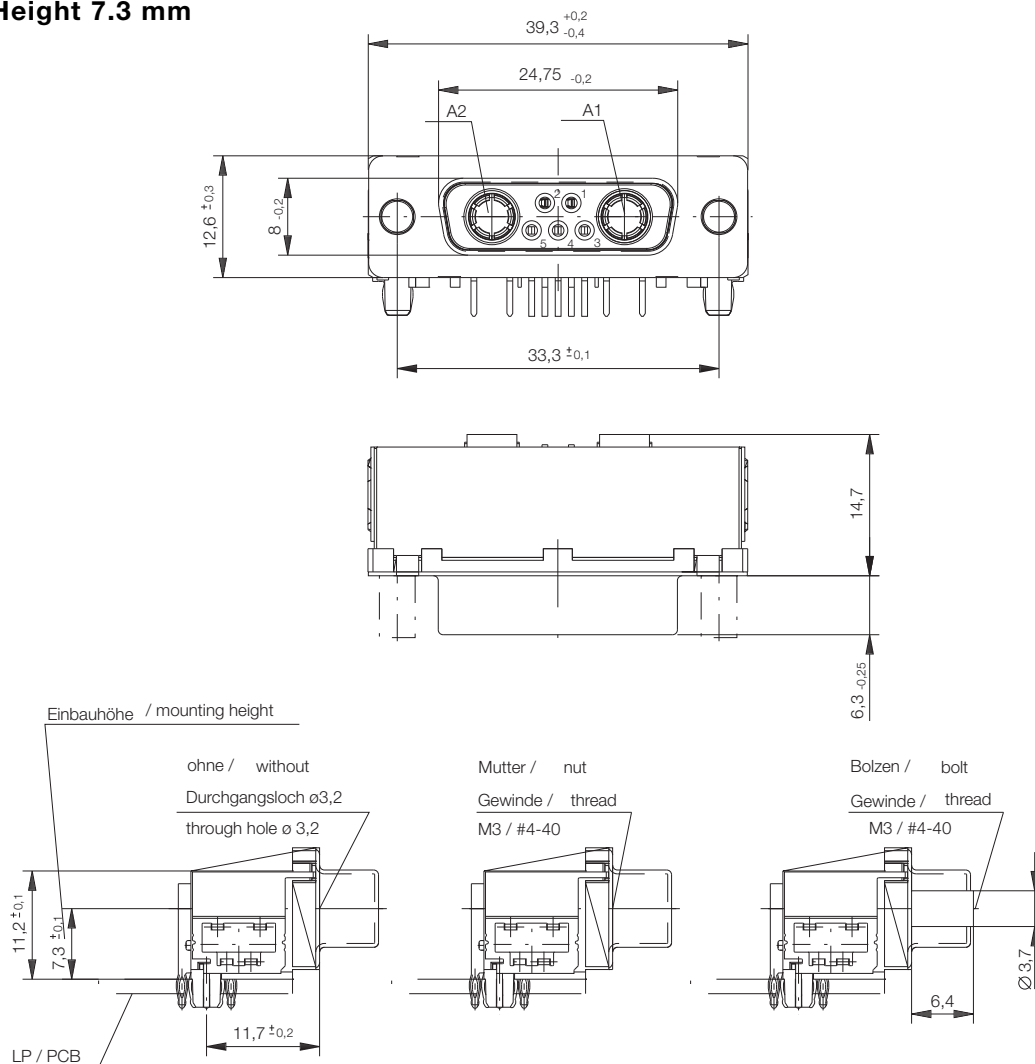

D-Sub Connectors

Right Angle Female High Current 7W2, 3W3, 3WK3

Versions with stamped high current contacts

Dimensional Drawing 7W2 SMT, THR and Pressfit Versions, Assembly Height 7.3 mm

All dimensions in mm

D-Sub Connectors

Right Angle Female High Current 7W2, 3W3, 3WK3

Dimensional Drawing 7W2 SMT

Dimensional Drawing 7W2 THR

Dimensional Drawing 7W2 Pressfit

All dimensions in mm

Dimensional Drawing 3W3, 3WK3 SMT

All dimensions in mm

D-Sub Connectors

Right Angle Female High Current 7W2

Ordering Information

SMT Versions

No. of Pins	Termination	Current	Assembly Height	Termination Length	Accessory Mating Side	Accessory Terminal Side	Packaging	Part Number
7W2	SMT	25 A	7.3 mm	–	None	–	Tape & Reel (75 pcs)	224263
7W2	SMT	25 A	7.3 mm	–	Thread M3	–	Tape & Reel (75 pcs)	224266
7W2	SMT	25 A	7.3 mm	–	Thread 4-40 UNC	–	Tape & Reel (75 pcs)	204795
7W2	SMT	25 A	7.3 mm	–	Threaded bolt M3	–	Tape & Reel (75 pcs)	224265
7W2	SMT	25 A	7.3 mm	–	Threaded bolt 4-40 UNC	–	Tape & Reel (75 pcs)	224264

Ordering Information

THR Versions

No. of Pins	Termination	Current	Assembly Height	Termination Length	Accessory Mating Side	Accessory Terminal Side	Packaging	Part Number
7W2	THR	25 A	7.3 mm	3.0 mm	None	Clip with assembly force	Tray (24 pcs)	214184
7W2	THR	25 A	7.3 mm	3.0 mm	Thread M3	Clip with assembly force	Tray (24 pcs)	214188
7W2	THR	25 A	7.3 mm	3.0 mm	Thread 4-40 UNC	Clip with assembly force	Tray (24 pcs)	214187
7W2	THR	25 A	7.3 mm	3.0 mm	Threaded bolt M3	Clip with assembly force	Tray (24 pcs)	214186
7W2	THR	25 A	7.3 mm	3.0 mm	Threaded bolt 4-40 UNC	Clip with assembly force	Tray (24 pcs)	214185