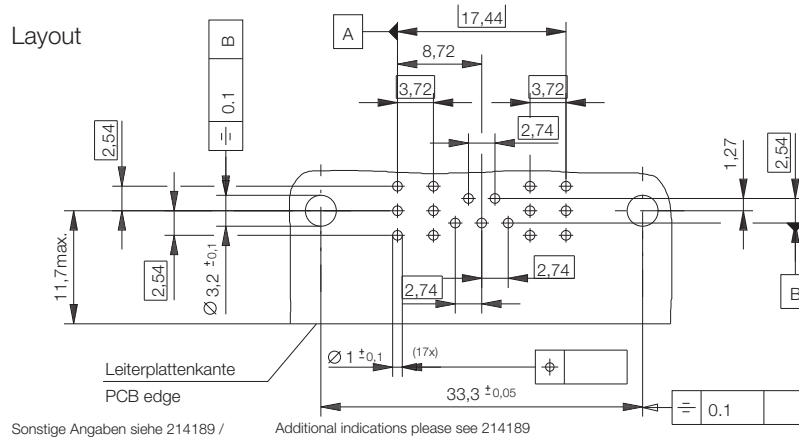

D-Sub Connectors

Right Angle Female High Current 7W2, 3W3, 3WK3

Versions with stamped high current contacts

Dimensional Drawing 7W2 SMT, THR and Pressfit Versions, Assembly Height 7.3 mm

All dimensions in mm

D-Sub Connectors

Right Angle Female High Current 7W2, 3W3, 3WK3

Dimensional Drawing 7W2 SMT

Dimensional Drawing 7W2 THR

Dimensional Drawing 7W2 Pressfit

All dimensions in mm

Dimensional Drawing 3W3, 3WK3 SMT

All dimensions in mm

D-Sub Connectors

Right Angle Female High Current 7W2

Ordering Information

SMT Versions

No. of Pins	Termination	Current	Assembly Height	Termination Length	Accessory Mating Side	Accessory Terminal Side	Packaging	Part Number
7W2	SMT	25 A	7.3 mm	–	None	–	Tape & Reel (75 pcs)	224263
7W2	SMT	25 A	7.3 mm	–	Thread M3	–	Tape & Reel (75 pcs)	224266
7W2	SMT	25 A	7.3 mm	–	Thread 4-40 UNC	–	Tape & Reel (75 pcs)	204795
7W2	SMT	25 A	7.3 mm	–	Threaded bolt M3	–	Tape & Reel (75 pcs)	224265
7W2	SMT	25 A	7.3 mm	–	Threaded bolt 4-40 UNC	–	Tape & Reel (75 pcs)	224264

Ordering Information

THR Versions

No. of Pins	Termination	Current	Assembly Height	Termination Length	Accessory Mating Side	Accessory Terminal Side	Packaging	Part Number
7W2	THR	25 A	7.3 mm	3.0 mm	None	Clip with assembly force	Tray (24 pcs)	214184
7W2	THR	25 A	7.3 mm	3.0 mm	Thread M3	Clip with assembly force	Tray (24 pcs)	214188
7W2	THR	25 A	7.3 mm	3.0 mm	Thread 4-40 UNC	Clip with assembly force	Tray (24 pcs)	214187
7W2	THR	25 A	7.3 mm	3.0 mm	Threaded bolt M3	Clip with assembly force	Tray (24 pcs)	214186
7W2	THR	25 A	7.3 mm	3.0 mm	Threaded bolt 4-40 UNC	Clip with assembly force	Tray (24 pcs)	214185