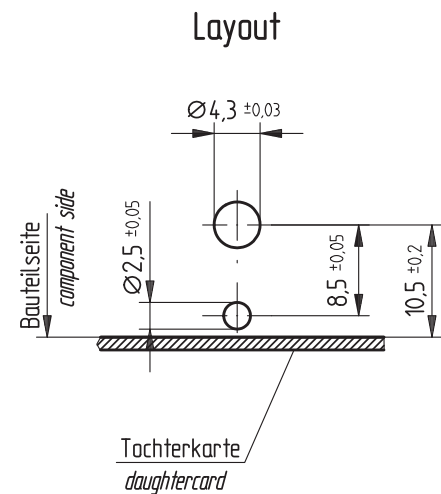

134734  
Grundkörper  
housing

833986  
Schnarrscheibe S 4 rostfrei  
"schnarr" washer

823976  
Sechskantmutter rostfrei ISO 4035 - M4 <sup>1)</sup>  
nut

1) maximales Anzugsmoment: 200 Ncm  
dargestellt: 144131

Bausatz in Polybeutel verpackt

214364	13,8	144742
214363	11,5	144741
Ident.-Nr.	A	Stift-Ident.-Nr.

Information:	Tolerances		Scale	2:1
	All Dimensions in mm			
All rights reserved. Only for information. To insure that this is the latest version of this drawing, please contact one of the ERNI companies before using.	Subject to modification without prior notice. Drawing will not be updated.		Designation	
	www.ERNI.com		<b>Führungsbolz., vergold. Bausatz</b> <i>ERmet Guiding System, Kit</i>	
Index	Date	V:00045912.SZA	214380	I
			ERMBGR	