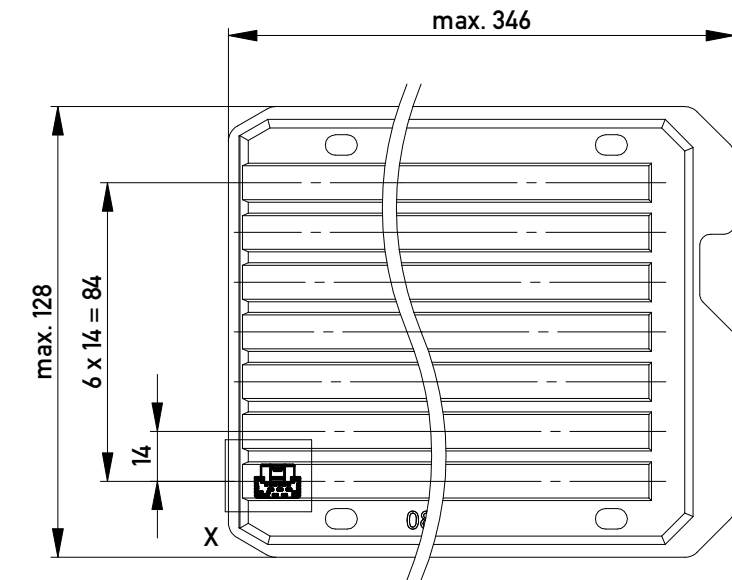

Kabelführung: schwarz
 cable guide: black

mit aufgesetzter
 Kabelführung
 (Anlieferungszustand)
 with cable guide mounted
 (state at time of supply)

Kabelführung verpresst
 (cable guide pressed on)

Verpackt in Tray - tray packaging
 Verpackungseinheit 168 Stück - packaging unit 168 pcs

Einzelheit X - detail X
 M 2:1

ohne Hilfsmittel lösbar
 without tool unlockable

Information: All rights reserved. Only for Information. To ensure that this is the latest version of this drawing, please contact one of the ERNI companies before using.	Tolerances  All Dimensions in mm	Scale	5:1	Designation F 1,27 SRC A IDC 06-pin d=1,07 AWG 24/26 Friction Lock
		Subject to modification without prior notice. Drawing will not be updated.		
c Index	19.05.2015 Date	224399		I A3
		Class SRCA		