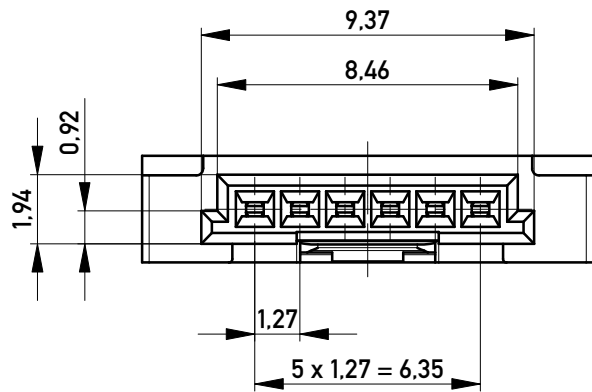

Kabelführung: schwarz
 cable guide: black

mit aufgesetzter
 Kabelführung
 (Anlieferungszustand)
 with cable guide mounted
 (state at time of supply)

Kabelführung verpresst
 (cable guide pressed on)

Verpackt in Tray - tray packaging
 Verpackungseinheit 168 Stück - packaging unit 168 pcs

Einzelheit X - detail X
 M 2:1

ohne Hilfsmittel lösbar
 without tool unlockable

Information: All rights reserved. Only for Information. To ensure that this is the latest version of this drawing, please contact one of the ERNI companies before using.	Tolerances  All Dimensions in mm	Scale	5:1	Designation F 1,27 SRC A IDC 06-pin d=1,07 AWG 24/26 Friction Lock
		Subject to modification without prior notice. Drawing will not be updated.		
c Index	19.05.2015 Date	224399		I A3
		Class SRCA		