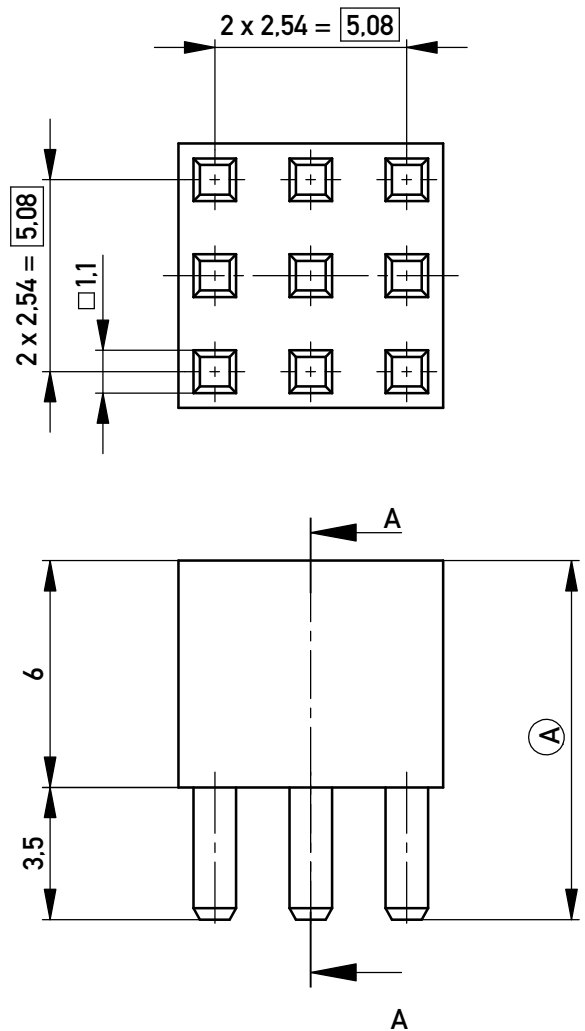

Schnitt A-A
cross section A-A

Layout - Vorschlag
PCB - Layout proposal
M 2:1
scale 2:1

M 2:1
scale 2:1

2-6µm Sn matt über 1-3µm Cu
2-6µm sn matt over 1-3µm cu

Ⓐ Oberfläche / plating

Copyright by ERNI Production GmbH & Co. KG
Proprietary notice pursuant to ISO 16016 to be observed.

Information:		Tolerances		Scale 5:1	
All rights reserved. Only for Information. To ensure that this is the latest version of this drawing, please contact one of the ERNI companies before using.		Subject to modification without prior notice. Drawing will not be updated.		Material: CuZn39Pb3	
				Designation PowerElement female thread full population M3	
 www.ERNI.com		 All Dimensions in mm		225681	
b Index					
				Class POWELM	