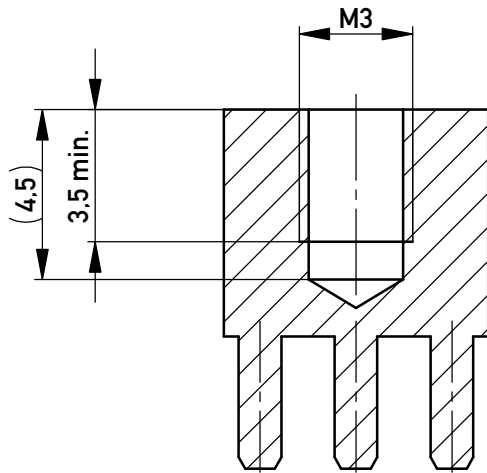

Schnitt A-A
cross section A-A

Layout - Vorschlag
PCB - Layout proposal
M 2:1
scale 2:1

M 2:1
scale 2:1

2-6µm Sn matt über 1-3µm Cu
2-6µm sn matt over 1-3µm cu

Ⓐ Oberfläche / plating

Copyright by ERNI Production GmbH & Co. KG
Proprietary notice pursuant to ISO 16016 to be observed.

Information:		Tolerances		Scale 5:1	
All rights reserved. Only for Information. To ensure that this is the latest version of this drawing, please contact one of the ERNI companies before using.		Subject to modification without prior notice. Drawing will not be updated.		Material: CuZn39Pb3	
				Designation PowerElement female thread full population M3	
 www.ERNI.com		 All Dimensions in mm		225681	
b Index					
				Class POWELM	