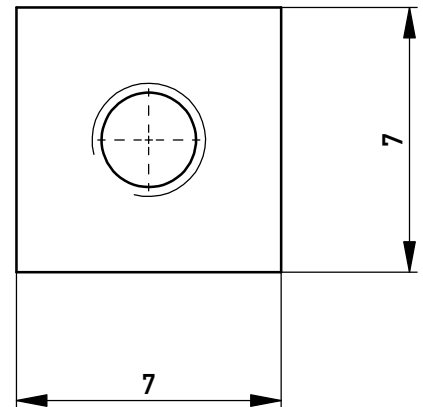

Schnitt A-A
cross section A-A

Layout - Vorschlag
PCB - Layout proposal
M 2:1
scale 2:1

M 2:1
scale 2:1

2-6µm Sn matt über 1-3µm Cu
2-6µm sn matt over 1-3µm cu

Ⓐ Oberfläche / plating

Copyright by ERNI Production GmbH & Co. KG
Proprietary notice pursuant to ISO 16016 to be observed.

Information:		Tolerances		Scale 5:1	
All rights reserved. Only for Information. To ensure that this is the latest version of this drawing, please contact one of the ERNI companies before using.		Subject to modification without prior notice. Drawing will not be updated.		Material: CuZn39Pb3	
				Designation PowerElement female thread full population M3	
 www.ERNI.com		 All Dimensions in mm		225681	
b Index					
				Class POWELM	