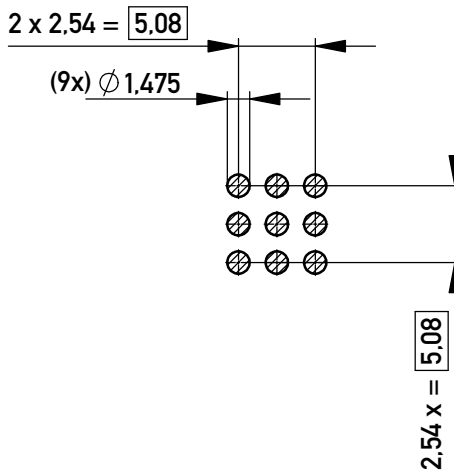

Schnitt A-A
cross section A-A

Layout - Vorschlag
PCB - Layout proposal
M 2:1
scale 2:1

M 2:1
scale 2:1

2-6µm Sn matt über 1-3µm Cu
2-6µm sn matt over 1-3µm cu

Ⓐ Oberfläche / plating

Copyright by ERNI Production GmbH & Co. KG
Proprietary notice pursuant to ISO 16016 to be observed.

Information:		Tolerances		Scale 5:1	
All rights reserved. Only for Information. To ensure that this is the latest version of this drawing, please contact one of the ERNI companies before using.		Subject to modification without prior notice. Drawing will not be updated.		Material: CuZn39Pb3	
				Designation PowerElement female thread full population M3	
 www.ERNI.com		 All Dimensions in mm		225681	
b Index					
				Class POWELM	