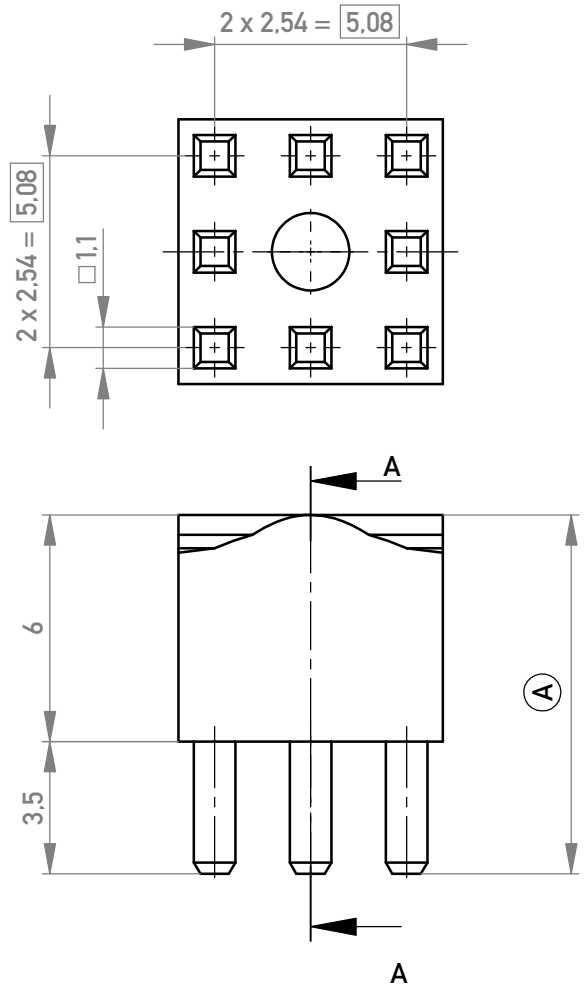

Schnitt A-A
cross section A-A

Layout - Vorschlag
PCB - Layout proposal
M 2:1
scale 2:1

M 2:1
scale 2:1

2-6µm Sn matt über 1-3µm Cu
2-6µm sn matt over 1-3µm cu

Ⓐ Oberfläche / plating

Copyright by ERNI Production GmbH & Co. KG
Proprietary notice pursuant to ISO 16016 to be observed.

Information:		Tolerances	Scale	5:1
All rights reserved. Only for Information. To ensure that this is the latest version of this drawing, please contact one of the ERNI companies before using.		All Dimensions in mm	Material:	CuZn39Pb3
Subject to modification without prior notice. Drawing will not be updated.		Designation		
 www.ERNI.com		PowerElement female thread circular population M2,5		
b	07.02.2018	225687		
Index	Date	Class POWELM		
		I A4		