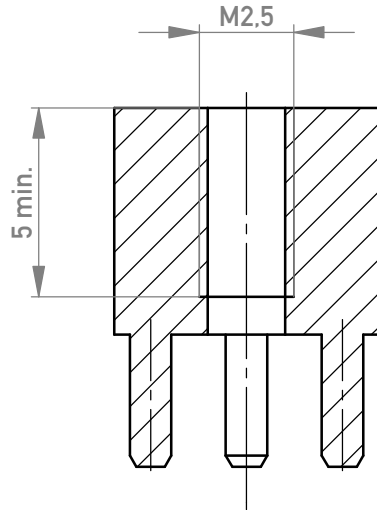

Schnitt A-A
cross section A-A

Layout - Vorschlag
PCB - Layout proposal
M 2:1
scale 2:1

M 2:1
scale 2:1

2-6µm Sn matt über 1-3µm Cu
2-6µm sn matt over 1-3µm cu

Ⓐ Oberfläche / plating

Copyright by ERNI Production GmbH & Co. KG
Proprietary notice pursuant to ISO 16016 to be observed.

Information:		Tolerances	Scale	5:1
All rights reserved. Only for Information. To ensure that this is the latest version of this drawing, please contact one of the ERNI companies before using.		All Dimensions in mm	Material:	CuZn39Pb3
Subject to modification without prior notice. Drawing will not be updated.		Designation		
 www.ERNI.com		PowerElement female thread circular population M2,5		
b	07.02.2018	225687		
Index	Date	Class POWELM		
		I A4		