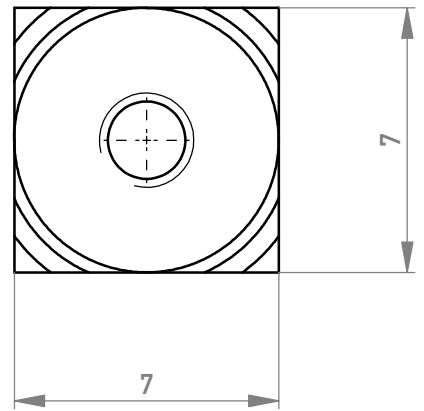

Schnitt A-A
cross section A-A

Layout - Vorschlag
PCB - Layout proposal
M 2:1
scale 2:1

M 2:1
scale 2:1

2-6µm Sn matt über 1-3µm Cu
2-6µm sn matt over 1-3µm cu

Ⓐ Oberfläche / plating

Copyright by ERNI Production GmbH & Co. KG
Proprietary notice pursuant to ISO 16016 to be observed.

Information:		Tolerances	Scale	5:1
All rights reserved. Only for Information. To ensure that this is the latest version of this drawing, please contact one of the ERNI companies before using.		All Dimensions in mm	Material:	CuZn39Pb3
Subject to modification without prior notice. Drawing will not be updated.		Designation		
 www.ERNI.com		PowerElement female thread circular population M2,5		
b	07.02.2018	225687		
Index	Date	Class POWELM		
		I A4		