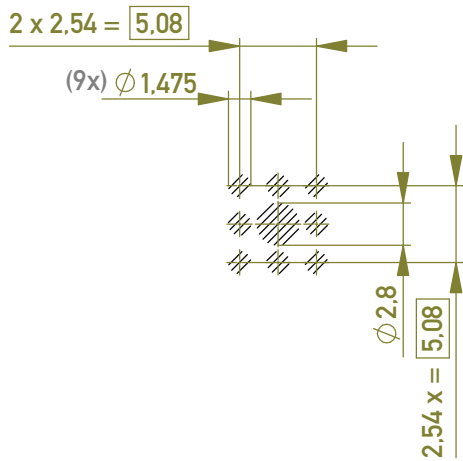

Schnitt A-A
cross section A-A

Layout - Vorschlag
PCB - Layout proposal
M 2:1
scale 2:1

M 2:1
scale 2:1

2-6µm Sn matt über 1-3µm Cu
2-6µm sn matt over 1-3µm cu

Ⓐ Oberfläche / plating

Copyright by ERNI Production GmbH & Co. KG
Proprietary notice pursuant to ISO 16016 to be observed.

Information:		Tolerances	Scale	5:1
All rights reserved. Only for Information. To ensure that this is the latest version of this drawing, please contact one of the ERNI companies before using.		All Dimensions in mm	Material:	CuZn39Pb3
Subject to modification without prior notice. Drawing will not be updated.		Designation		
 www.ERNI.com		PowerElement female thread circular population M2,5		
b	07.02.2018	225687		
Index	Date	Class POWELM		
		I A4		