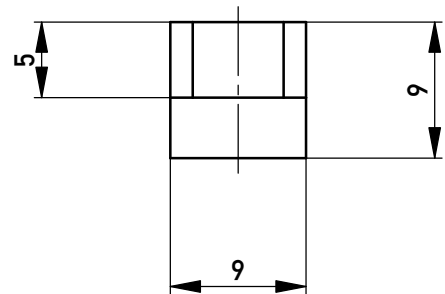

Schnitt A-A
cross section A-A

Layout - Vorschlag
PCB - Layout proposal
M 1:1
scale 1:1

M 1:1
scale 1:1

2-6µm Sn matt über 2-4µm Cu
2-6µm sn matt over 2-4µm cu

Ⓐ Oberfläche / plating

Copyright by ERNI Production GmbH & Co. KG
Proprietary notice pursuant to ISO 16016 to be observed.

Information:		Tolerances		Scale	2:1
All rights reserved. Only for Information. To ensure that this is the latest version of this drawing, please contact one of the ERNI companies before using.		All Dimensions in mm		Material:	CuZn39Pb3
Subject to modification without prior notice. Drawing will not be updated.		Designation		PowerElement angled full population d 5,2	
 www.ERNI.com		225707			
b	21.02.2018	Class		POWELM	
Index	Date			I A4	