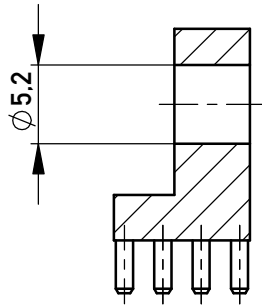

Schnitt A-A
cross section A-A

Layout - Vorschlag
PCB - Layout proposal
M 1:1
scale 1:1

M 1:1
scale 1:1

2-6µm Sn matt über 2-4µm Cu
2-6µm sn matt over 2-4µm cu

Ⓐ Oberfläche / plating

Copyright by ERNI Production GmbH & Co. KG
Proprietary notice pursuant to ISO 16016 to be observed.

Information:		Tolerances		Scale	2:1
All rights reserved. Only for Information. To ensure that this is the latest version of this drawing, please contact one of the ERNI companies before using.		All Dimensions in mm		Material:	CuZn39Pb3
Subject to modification without prior notice. Drawing will not be updated.		Designation		PowerElement angled full population d 5,2	
 www.ERNI.com		225707			
b	21.02.2018	Class		POWELM	
Index	Date			I A4	