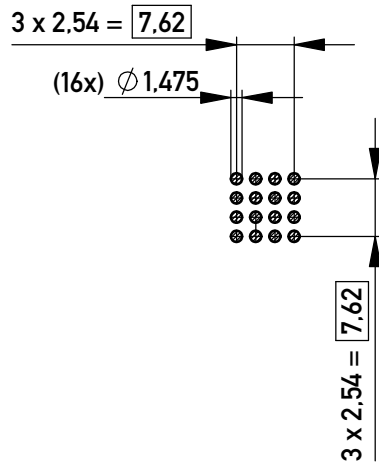

Schnitt A-A
cross section A-A

Layout - Vorschlag
PCB - Layout proposal
M 1:1
scale 1:1

M 1:1
scale 1:1

2-6µm Sn matt über 2-4µm Cu
2-6µm sn matt over 2-4µm cu

Ⓐ Oberfläche / plating

Copyright by ERNI Production GmbH & Co. KG
Proprietary notice pursuant to ISO 16016 to be observed.

Information:		Tolerances		Scale	2:1
All rights reserved. Only for Information. To ensure that this is the latest version of this drawing, please contact one of the ERNI companies before using.		All Dimensions in mm		Material:	CuZn39Pb3
Subject to modification without prior notice. Drawing will not be updated.		Designation		PowerElement angled full population d 5,2	
 www.ERNI.com		225707			
b	21.02.2018	Class		POWELM	
Index	Date			I A4	