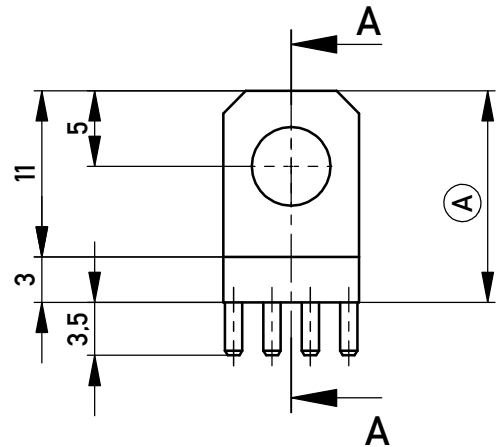

Schnitt A-A
cross section A-A

Layout - Vorschlag
PCB - Layout proposal
M 1:1
scale 1:1

M 1:1
scale 1:1

2-6µm Sn matt über 2-4µm Cu
2-6µm sn matt over 2-4µm cu

Ⓐ Oberfläche / plating

Copyright by ERNI Production GmbH & Co. KG
Proprietary notice pursuant to ISO 16016 to be observed.

Information:		Tolerances		Scale	2:1
All rights reserved. Only for Information. To ensure that this is the latest version of this drawing, please contact one of the ERNI companies before using.		All Dimensions in mm		Material:	CuZn39Pb3
Subject to modification without prior notice. Drawing will not be updated.		Designation		PowerElement angled full population d 5,2	
 www.ERNI.com		225707			
b	21.02.2018	Class		POWELM	
Index	Date			I A4	