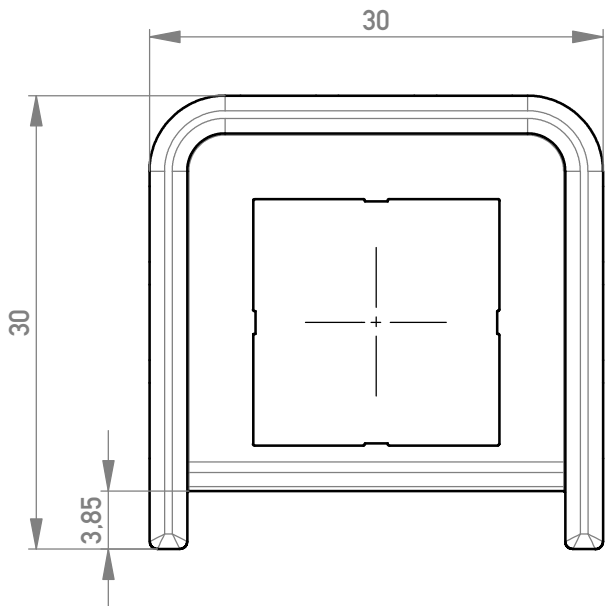

M 1:1 / scale 1:1

Verwendung mit PowerElement 225680.
Usage with Power Element 225680.

Copyright by ERNI Production GmbH & Co. KG
Proprietary notice pursuant to ISO 16016 to be observed.

Information:		Tolerances	Scale 2:1
All rights reserved. Only for Information. To ensure that this is the latest version of this drawing, please contact one of the ERNI companies before using.		 All Dimensions in mm	Designation
Subject to modification without prior notice. Drawing will not be updated.		Twisted and Contact Protection for Male PowerElements	
 www.ERNI.com		225797	
b	12.12.2018	I	
Index	Date	A4	
Class		POWELM	