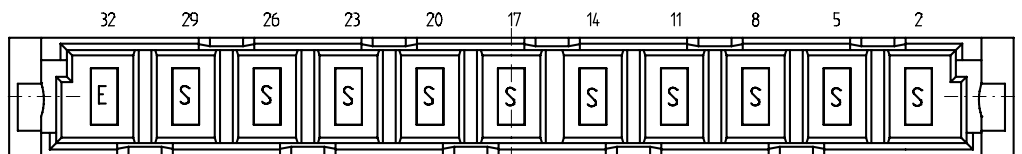

Stecklänge / mating length

E = early mate, late break / voreilend
S = standard

Stecklänge
mating length

Bestückungsplan / contact layout

Flachstecker 6,3 x 0,8 mm / Slip-on tabs 6,3 x 0,8 mm

Isolierwerkstoff / housing material : PC GF30

Consider protection memo from DIN 34

Information:	Tolerances		Scale	2:1
All rights reserved. Only for information. To insure that this is the latest version of this drawing, please contact one of the ERNI companies before using.	Subject to modification without prior notice. Drawing will not be updated.	All Dimensions in mm	Designation	
			Messerleiste H 11 Male Connector H 11	
	www.ERNI.com	233226		I
a	27.11.2006	STVH11		
Index	Date	V:00059913.SZA		