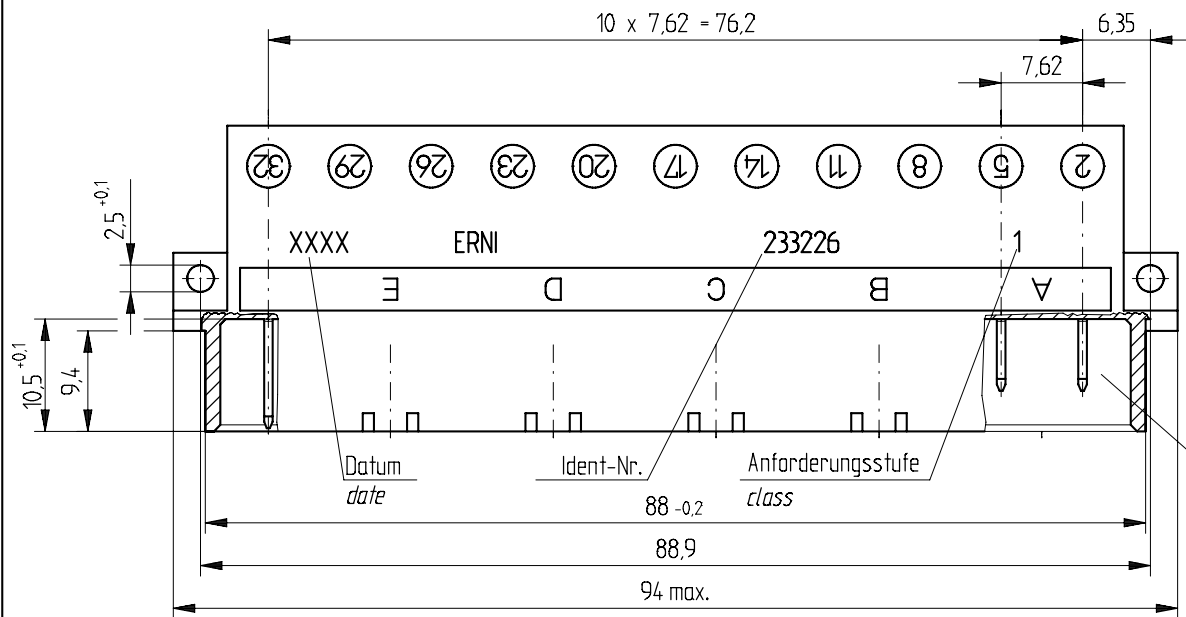

Stecklänge / mating length

E = early mate, late break / voreilend
S = standard

Stecklänge
mating length

Bestückungsplan / contact layout

Flachstecker 6,3 x 0,8 mm / Slip-on tabs 6,3 x 0,8 mm

Isolierwerkstoff / housing material : PC GF30

Bauart 3 / type 3

Anforderungsstufe 1 = 500 Steckzyklen / performance class 1 = 500 mating cycles

Fehlende Maße und Angaben gemäß IEC 60 603-2 / DIN EN 60 603-2

Missing information and dimensions according to IEC 60 603-2

Consider protection memo from DIN 34

Information:	Tolerances		Scale	2:1
All rights reserved. Only for information. To insure that this is the latest version of this drawing, please contact one of the ERNI companies before using.	Subject to modification without prior notice. Drawing will not be updated.	All Dimensions in mm	Designation	
			Messerleiste H 11 Male Connector H 11	
	www.ERNI.com	233226		I
a	27.11.2006	STVH11		
Index	Date	V:00059913.SZA		