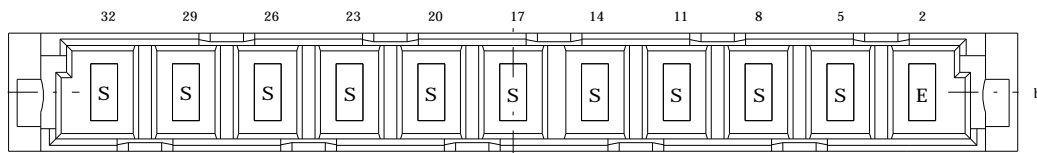

Stecklänge/ mating length

E = early mate, / voreilend late break  
S = standard

Stecklänge  
mating length

Flachstecker 6,3 x 0,8 mm / Slip-on tabs 6,3 x 0,8 mm

Isolierwerkstoff / housing material : PC GF30

Bestückungsplan / contact layout

Consider protection memo from DIN 94

Information:		Tolerances  All Dimensions in mm	Scale 2:1
All rights reserved. Only for information. To insure that this is the latest version of this drawing, please contact one of the ERNI companies before using.		Subject to modification without prior notice. Drawing will not be updated.	Designation <b>Messerleiste H 11</b> <b>Male Connector H 11</b>
a		17.03.2003	www.ERNI.com
Index		Date	
		V:00032113.SZA	233233
			1
			STVH11