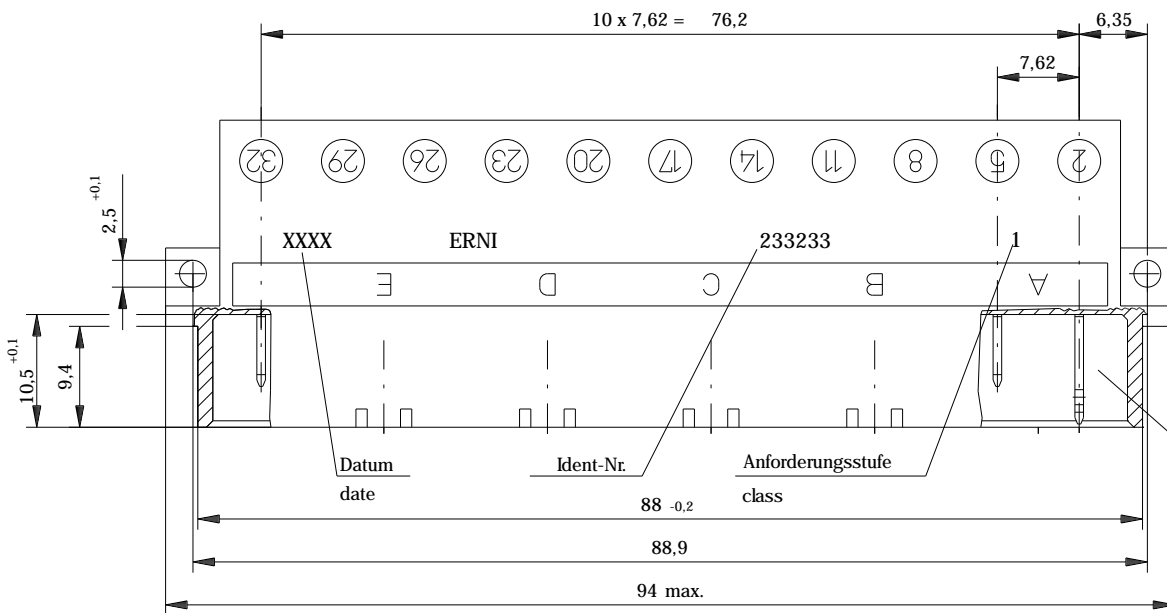

Stecklänge/ mating length

E = early mate, / voreilend late break  
S = standard

Stecklänge  
mating length

Flachstecker 6,3 x 0,8 mm / Slip-on tabs 6,3 x 0,8 mm

Isolierwerkstoff / housing material : PC GF30

Bauart 3 / type 3

Anforderungsstufe 1 = 500 Steckzyklen / performance class 1 = 500 mating cycles

Fehlende Maße und Angaben gemäß IEC 60 603-2 / DIN EN 60 603-2

Missing information and dimensions according to IEC 60 603-2

Bestückungsplan / contact layout

Consider protection memo from DIN 94

Information:		Tolerances  All Dimensions in mm	Scale 2:1
All rights reserved. Only for information. To insure that this is the latest version of this drawing, please contact one of the ERNI companies before using.		Subject to modification without prior notice. Drawing will not be updated.	Designation <b>Messerleiste H 11</b> <b>Male Connector H 11</b>
a		17.03.2003	www.ERNI.com
Index		Date	
		V:00032113.SZA	233233
			1
			STVH11